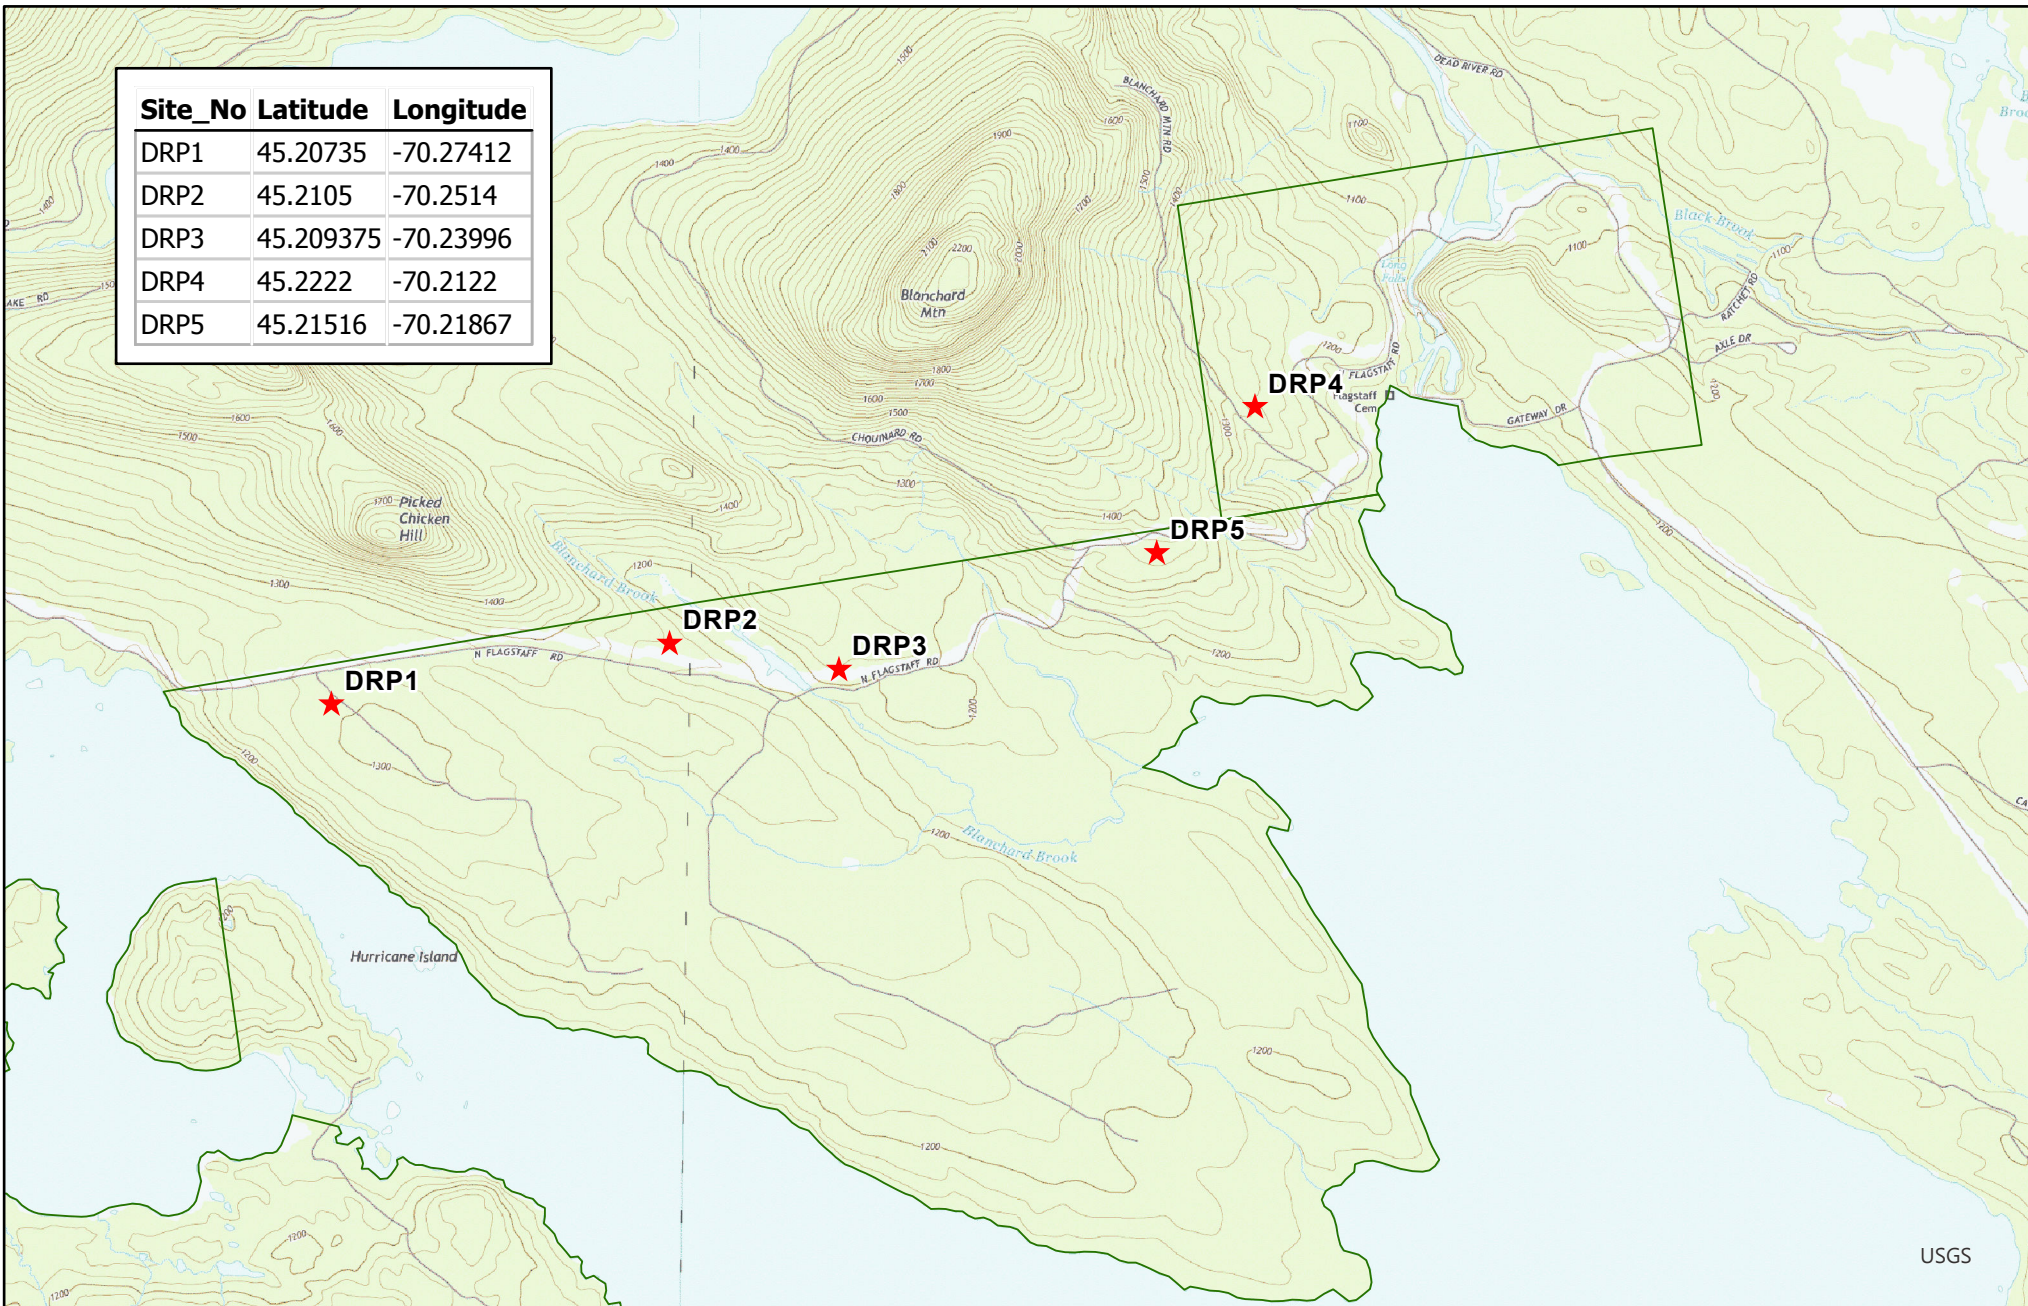

Site_No	Latitude	Longitude
DRP1	45.20735	-70.27412
DRP2	45.2105	-70.2514
DRP3	45.209375	-70.23996
DRP4	45.2222	-70.2122
DRP5	45.21516	-70.21867

Scale 1:40,000

Dead River Twp Bait Sites
Bureau of Parks and Lands

Not a Survey, For Management purposes only.