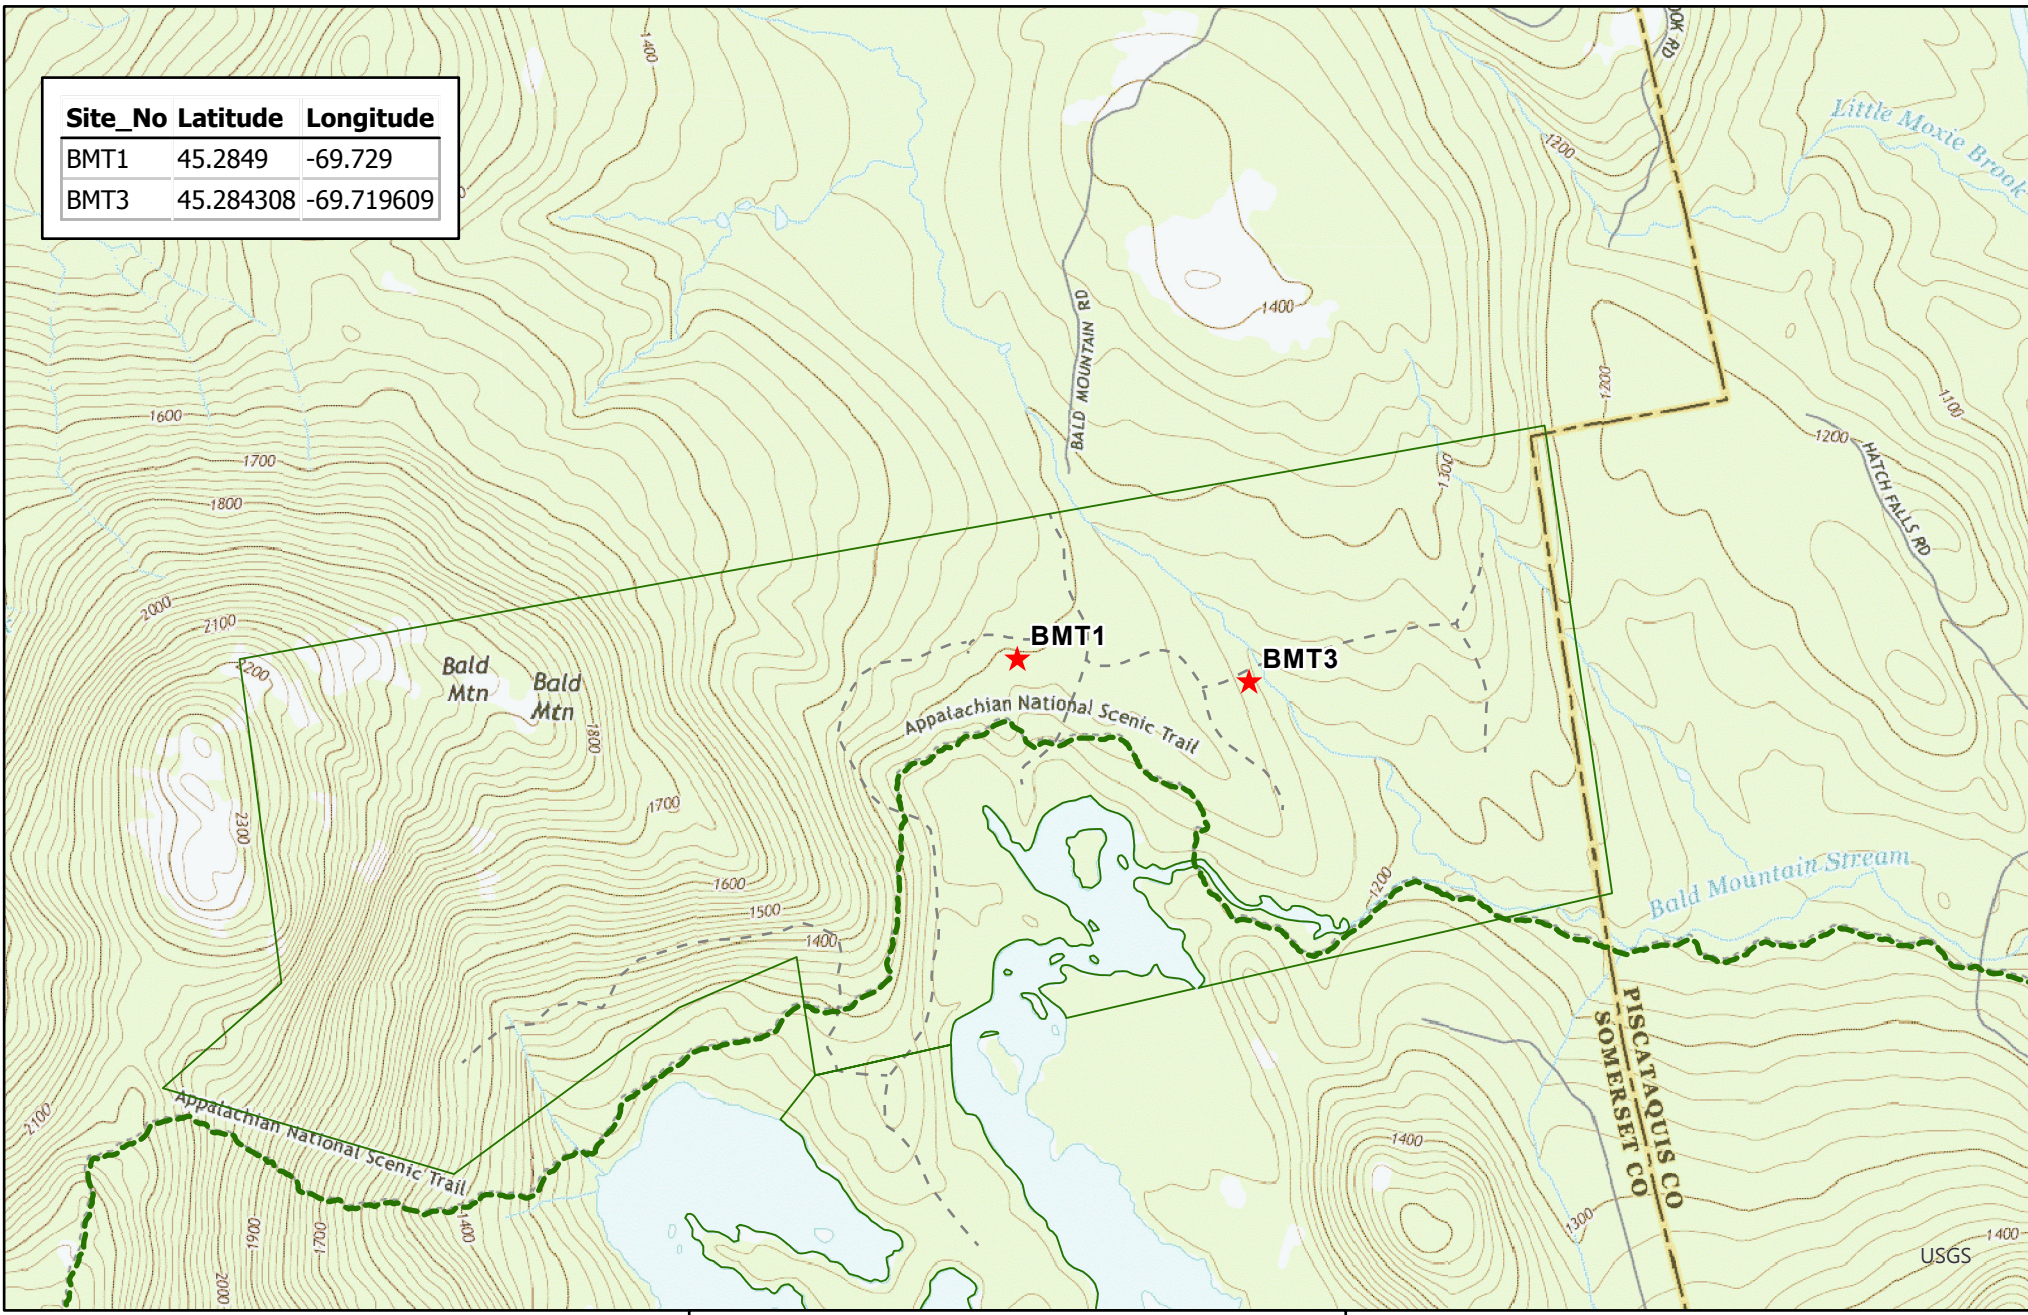

Site_No	Latitude	Longitude
BMT1	45.2849	-69.729
BMT3	45.284308	-69.719609

Scale 1:24,000

Bald Mountain Twp Bear Bait Sites
Bureau of Parks and Lands

Not a Survey, For Management purposes only.