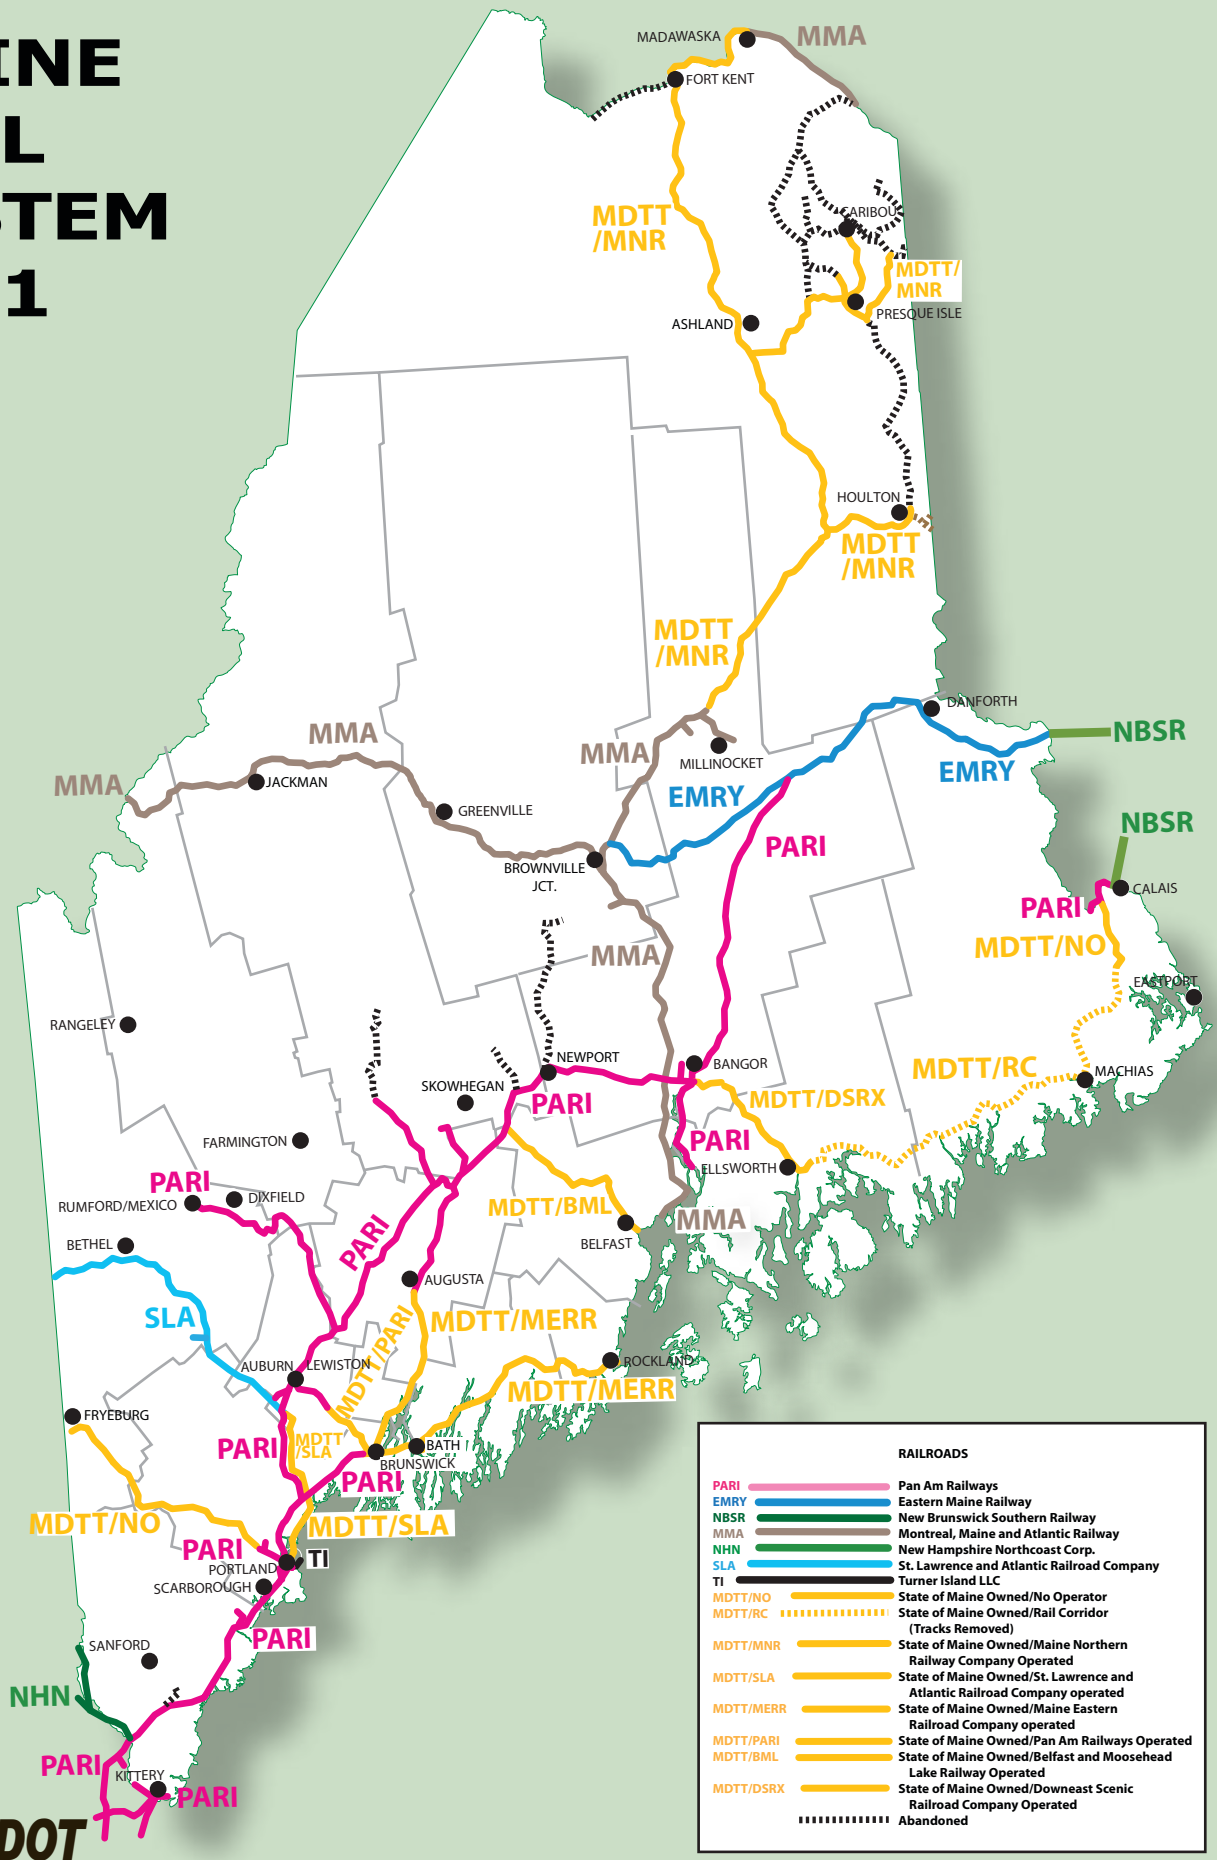

MAINE RAIL SYSTEM 2011

RAILROADS	
PARI	Pan Am Railways
EMRY	Eastern Maine Railway
NBSR	New Brunswick Southern Railway
MMA	Montreal, Maine and Atlantic Railway
NHN	New Hampshire Northcoast Corp.
SLA	St. Lawrence and Atlantic Railroad Company
TI	Turner Island LLC
MDTT/NO	State of Maine Owned/No Operator
MDTT/RC	State of Maine Owned/Rail Corridor (Tracks Removed)
MDTT/MNR	State of Maine Owned/Maine Northern Railway Company Operated
MDTT/SLA	State of Maine Owned/St. Lawrence and Atlantic Railroad Company operated
MDTT/MERR	State of Maine Owned/Maine Eastern Railroad Company operated
MDTT/PARI	State of Maine Owned/Pan Am Railways Operated
MDTT/BML	State of Maine Owned/Belfast and Moosehead Lake Railway Operated
MDTT/DSRX	State of Maine Owned/Downeast Scenic Railroad Company Operated
.....	Abandoned