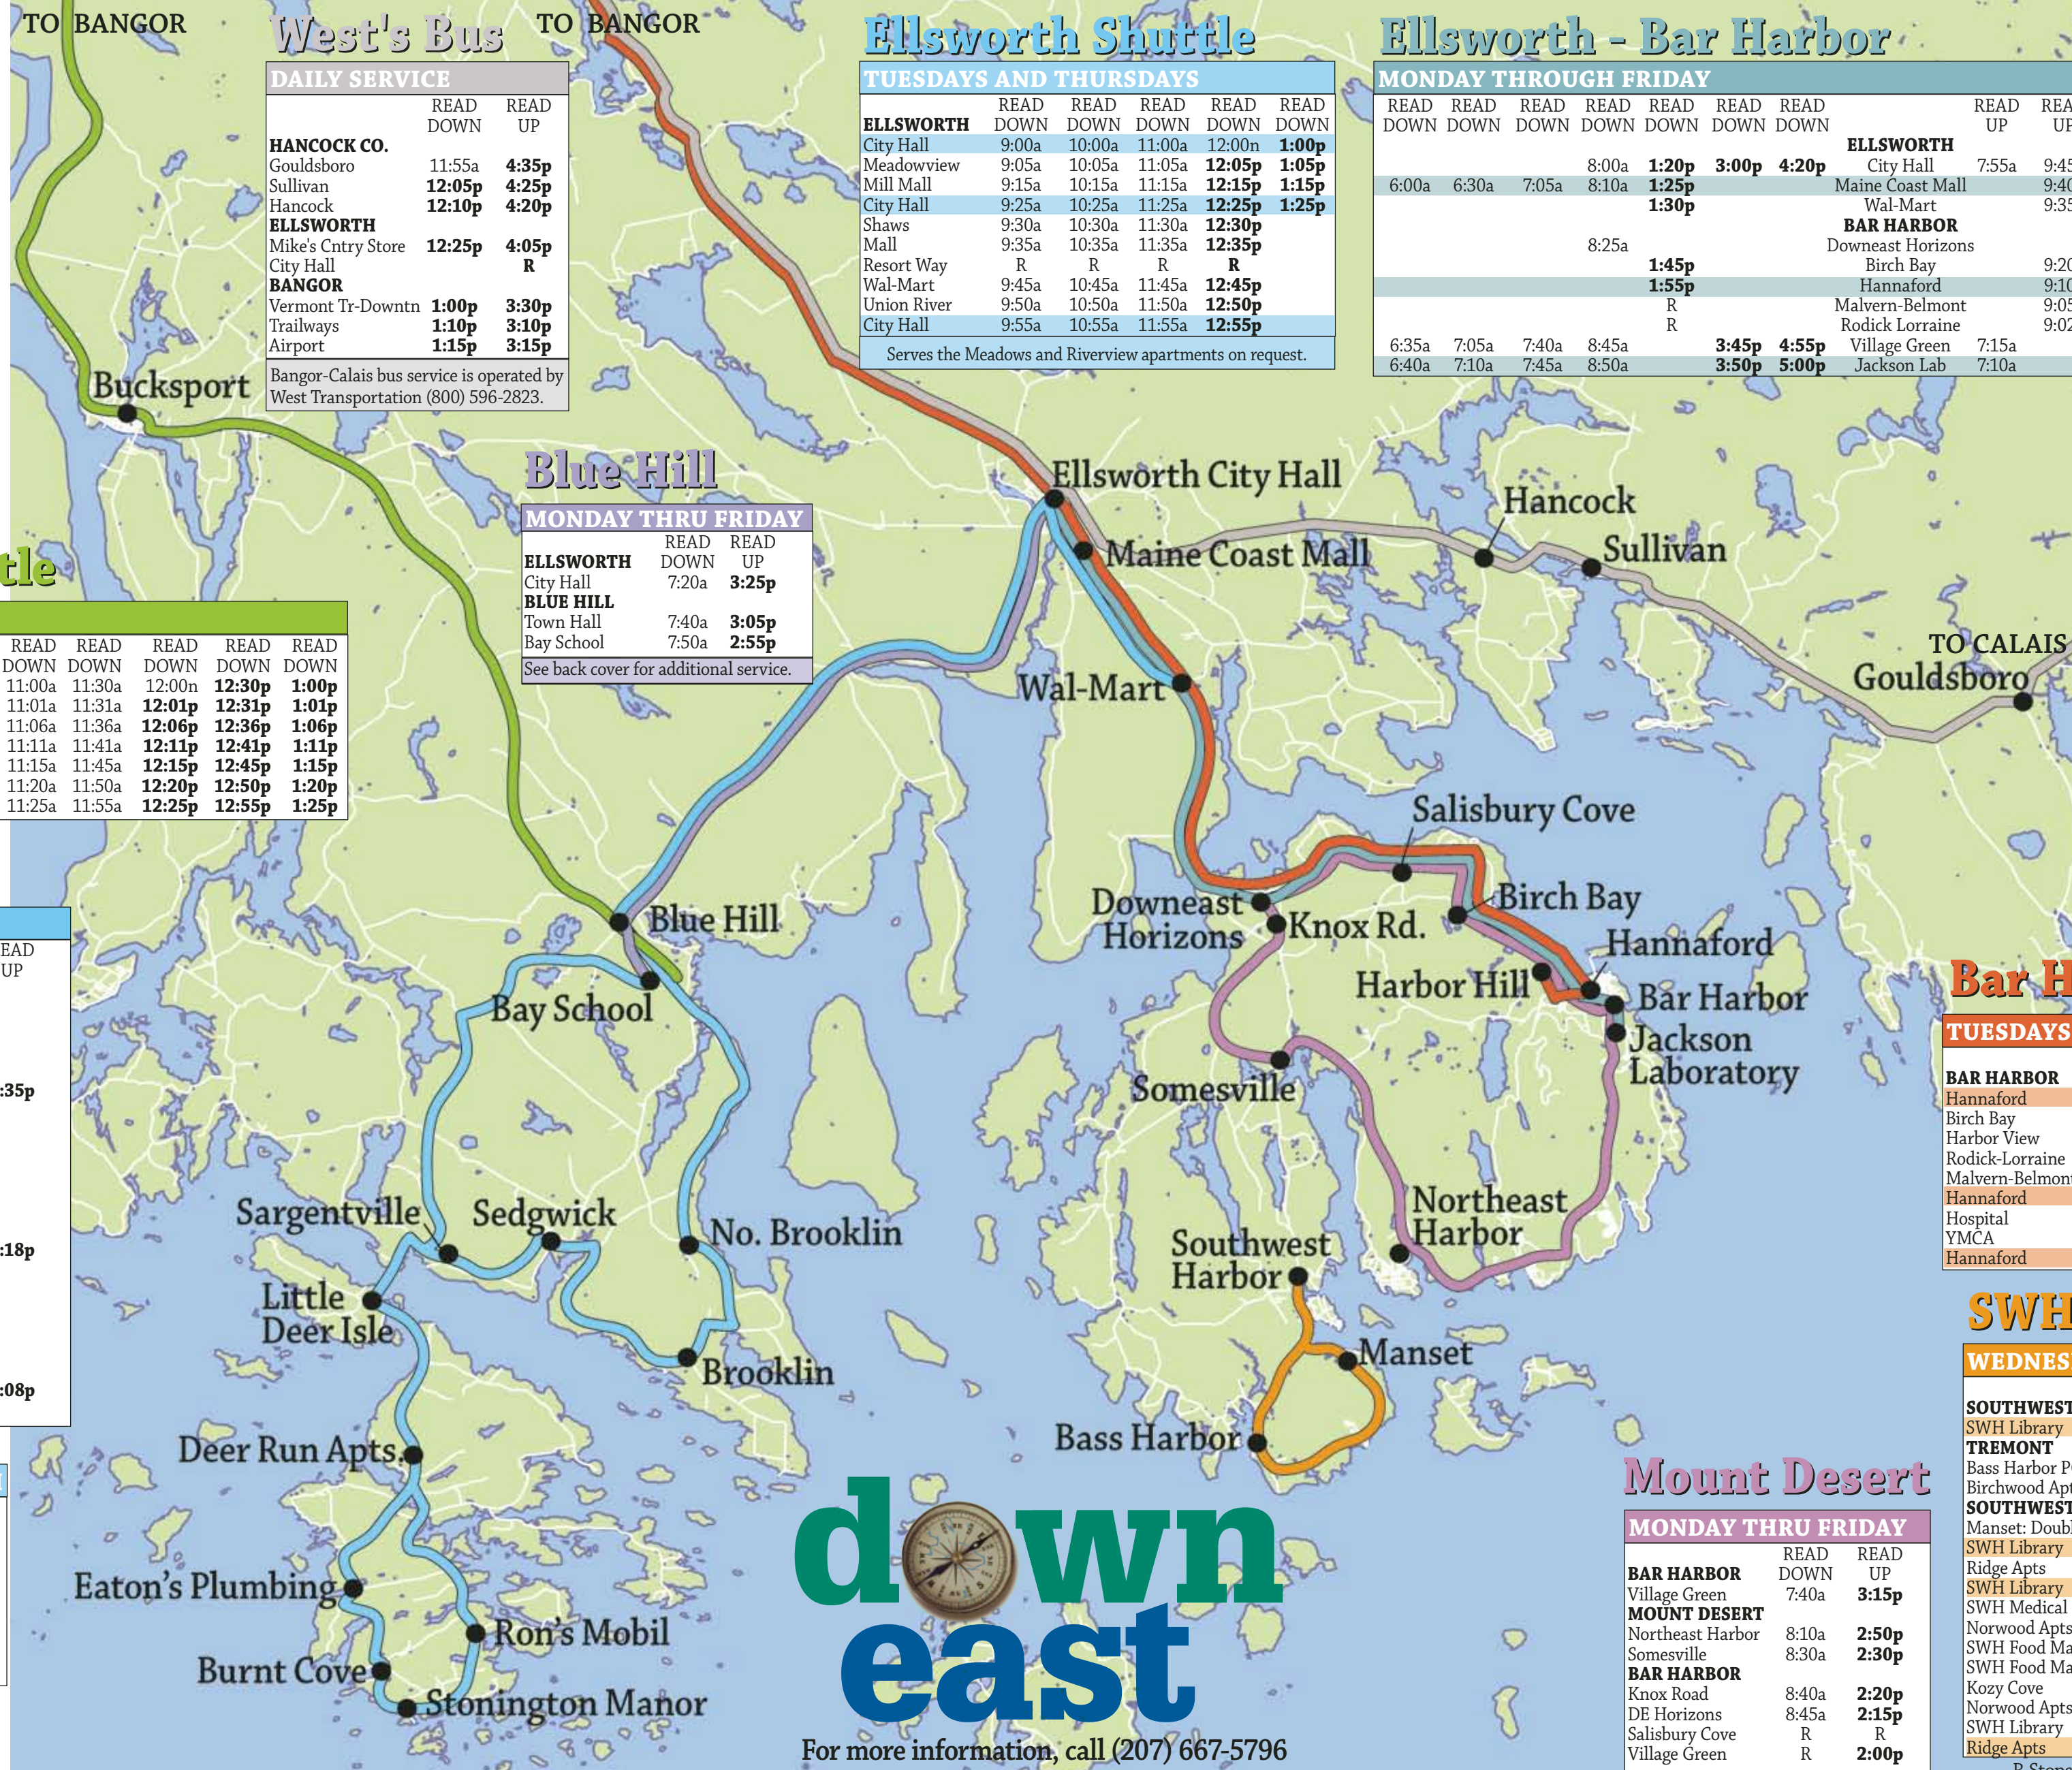

hancock county year-round bus service

Downeast Transportation offers comprehensive Ellsworth-Bar Harbor commuter service, shopping trips to Ellsworth and Bangor, and convenient in-town shuttles for Bucksport, Ellsworth, Bar Harbor, and Southwest Harbor.

West's Bus TO BANGOR

DAILY SERVICE		
	READ DOWN	READ UP
HANCOCK CO.		
Gouldsboro	11:55a	4:35p
Sullivan	12:05p	4:25p
Hancock	12:10p	4:20p
ELLSWORTH		
Mike's Cntry Store	12:25p	4:05p
City Hall		R
BANGOR		
Vermont Tr-Downtn	1:00p	3:30p
Trailways	1:10p	3:10p
Airport	1:15p	3:15p

Effective October 1, 2007

Bar Harbor - Bangor

MONDAYS AND FRIDAYS		
	READ DOWN	READ UP
BAR HARBOR		
Harbor Hill	R	R
Rodick-Lorraine	9:02a	R
Malvern-Belmont	9:05a	R
Hannaford	9:10a	4:25p
Birch Bay	9:20a	4:15p
ELLSWORTH		
Wal-Mart	9:40a	3:55p
Union River	R	R
Riverview	R	R
Meadows	R	R
Meadowview	R	R
City Hall	9:50a	3:45p
BANGOR		
Vermont Transit	10:25a	3:10p
EMHC Union St.	10:35a	3:00p
Bangor Mall	10:45a	2:50p
EMMC	R	R

Bar Harbor Shuttle

TUESDAYS AND THURSDAYS						
	READ DOWN	READ DOWN	READ DOWN	READ DOWN	READ DOWN	READ DOWN
BAR HARBOR						
Hannaford	9:30a	10:30a	11:30a	12:30p	1:30p	
Birch Bay	9:40a	10:40a	11:40a	12:40p	R	
Harbor View	9:48a	10:48a	11:48a	12:48p	R	
Rodick-Lorraine	9:53a	10:53a	11:53a	12:53p	R	
Malvern-Belmont	9:55a	10:55a	11:55a	12:55p	R	
Hannaford	9:58a	10:58a	11:58a	12:58p		
Hospital	10:03a	11:03a	12:03p	1:03p		
YMCA	10:05a	11:05a	12:05p	1:05p		
Hannaford	10:15a	11:15a	12:15p	1:15p		