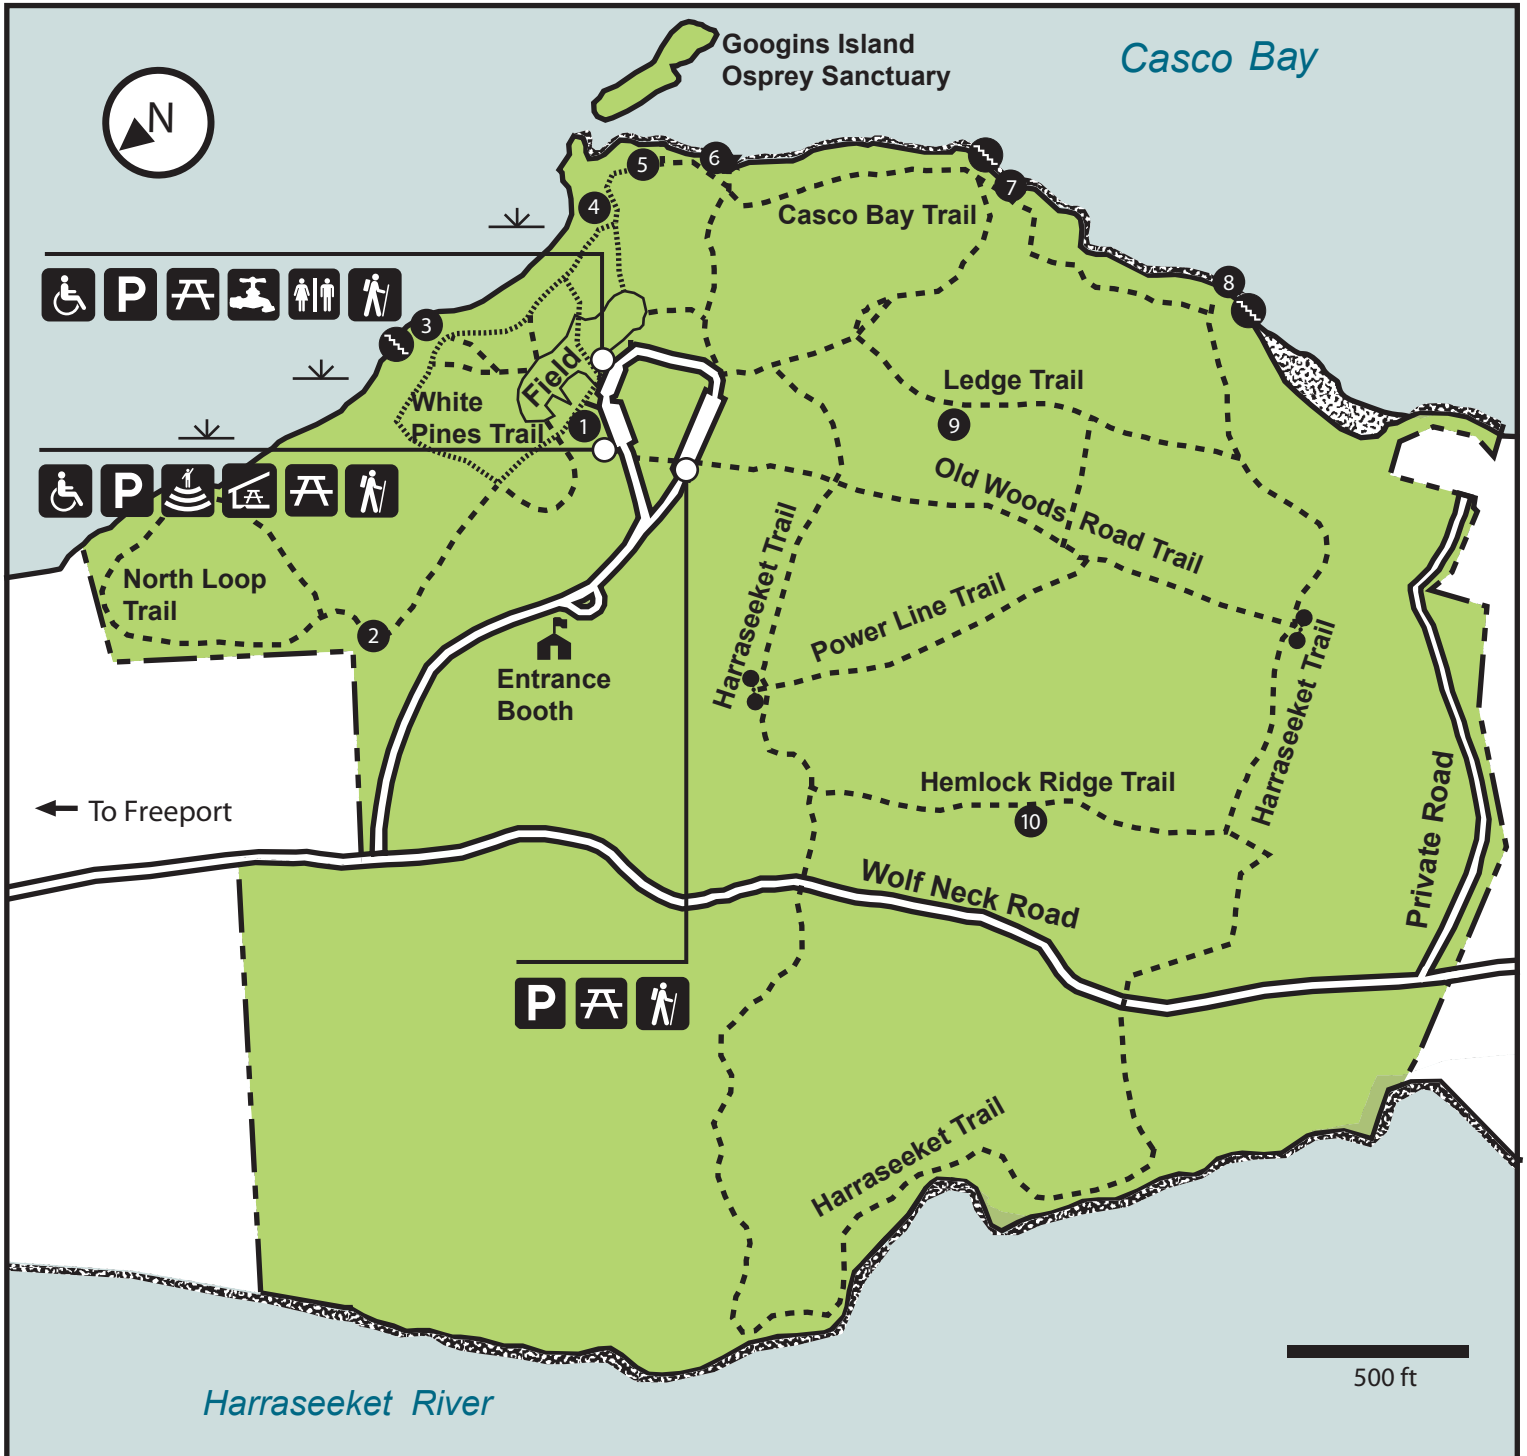

Wolfe's Neck Woods State Park

- | | | | |
|----------------|---------------------------|--------------|-----------------|
| Parking | Meeting Area for Programs | Stairs | Road |
| Picnicking | Group Picnic Shelter | Rocky Shore | Foot Path |
| Drinking Water | Hiking | Gravel Beach | Accessible Path |
| Rest Rooms | Interpretive Signs | Salt Marsh | Park Boundary |