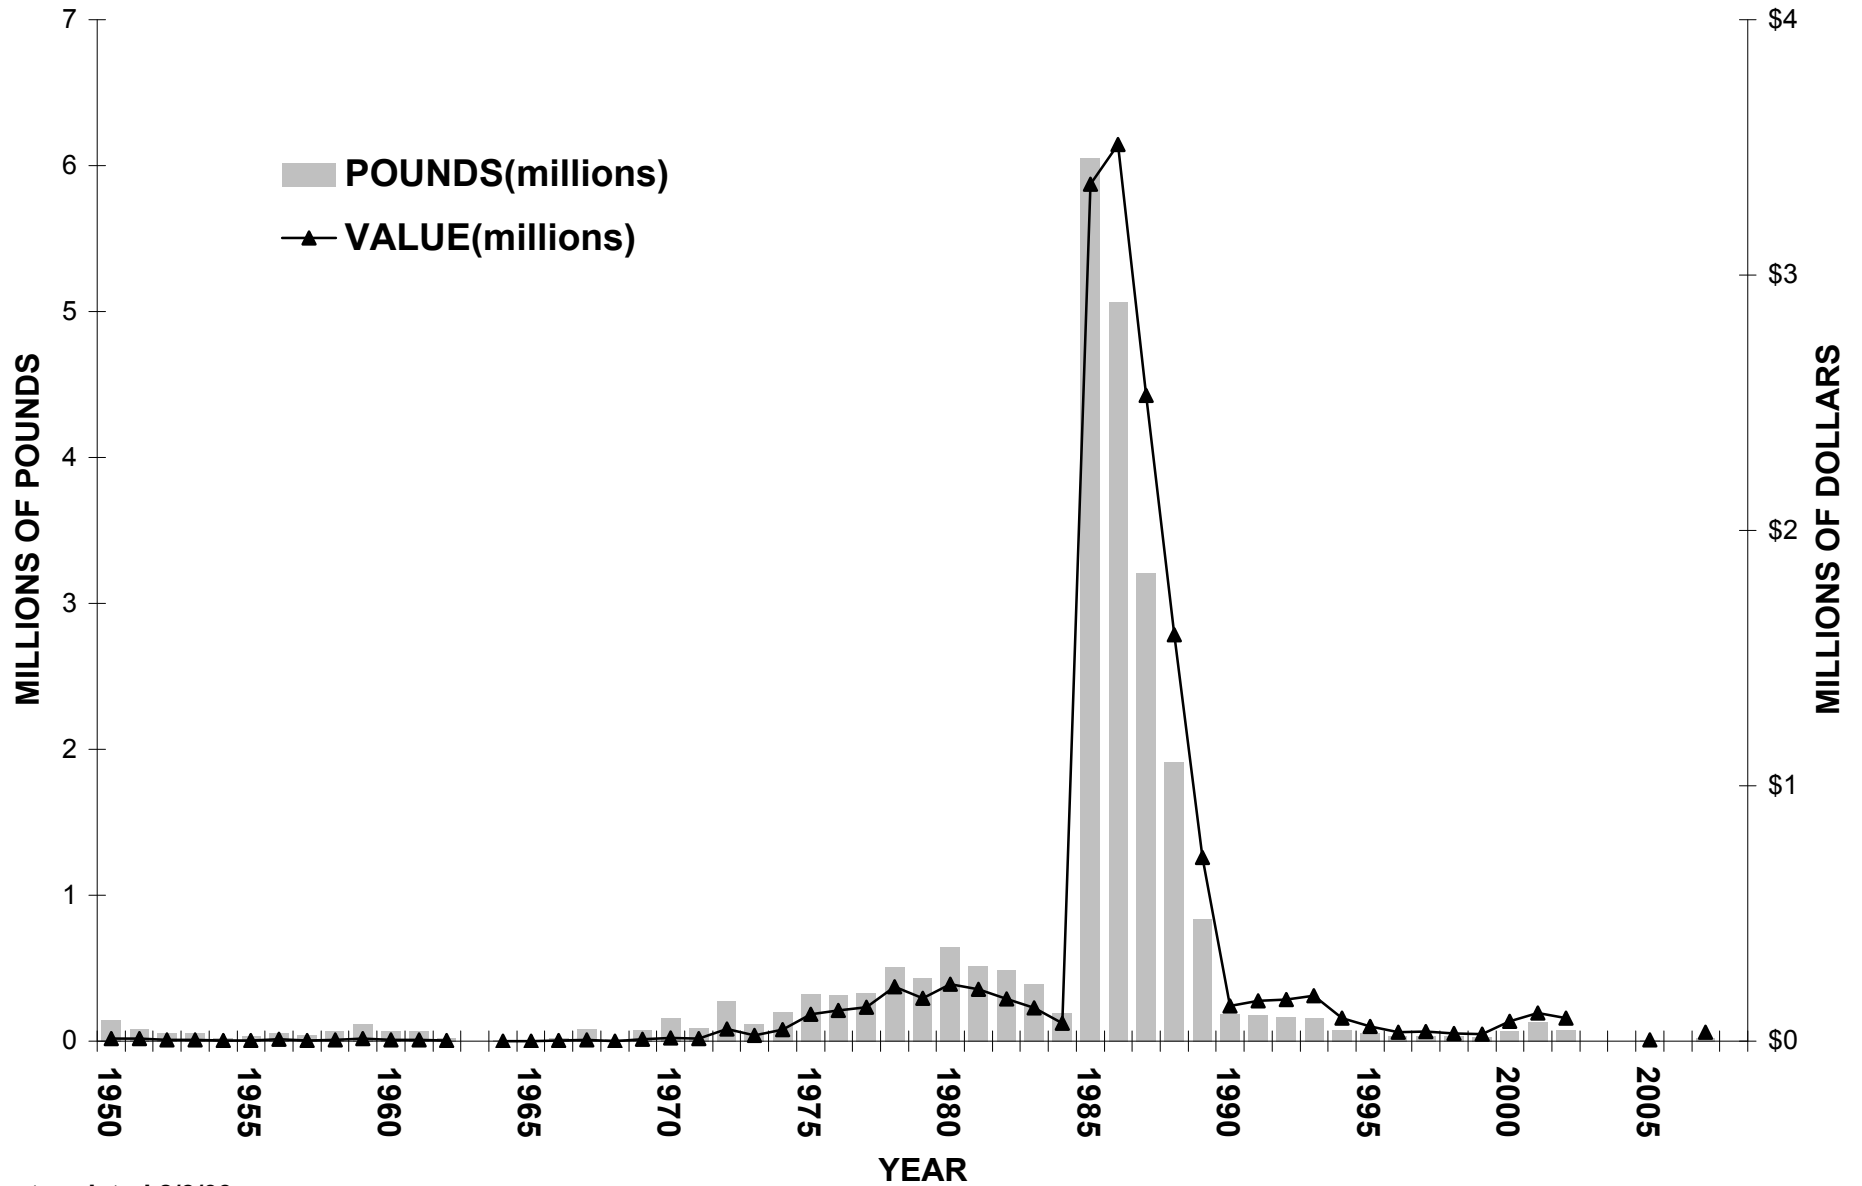

# STATE OF MAINE YELLOWTAIL FLOUNDER LANDINGS

\*Data Preliminary\*

Last updated 8/3/09