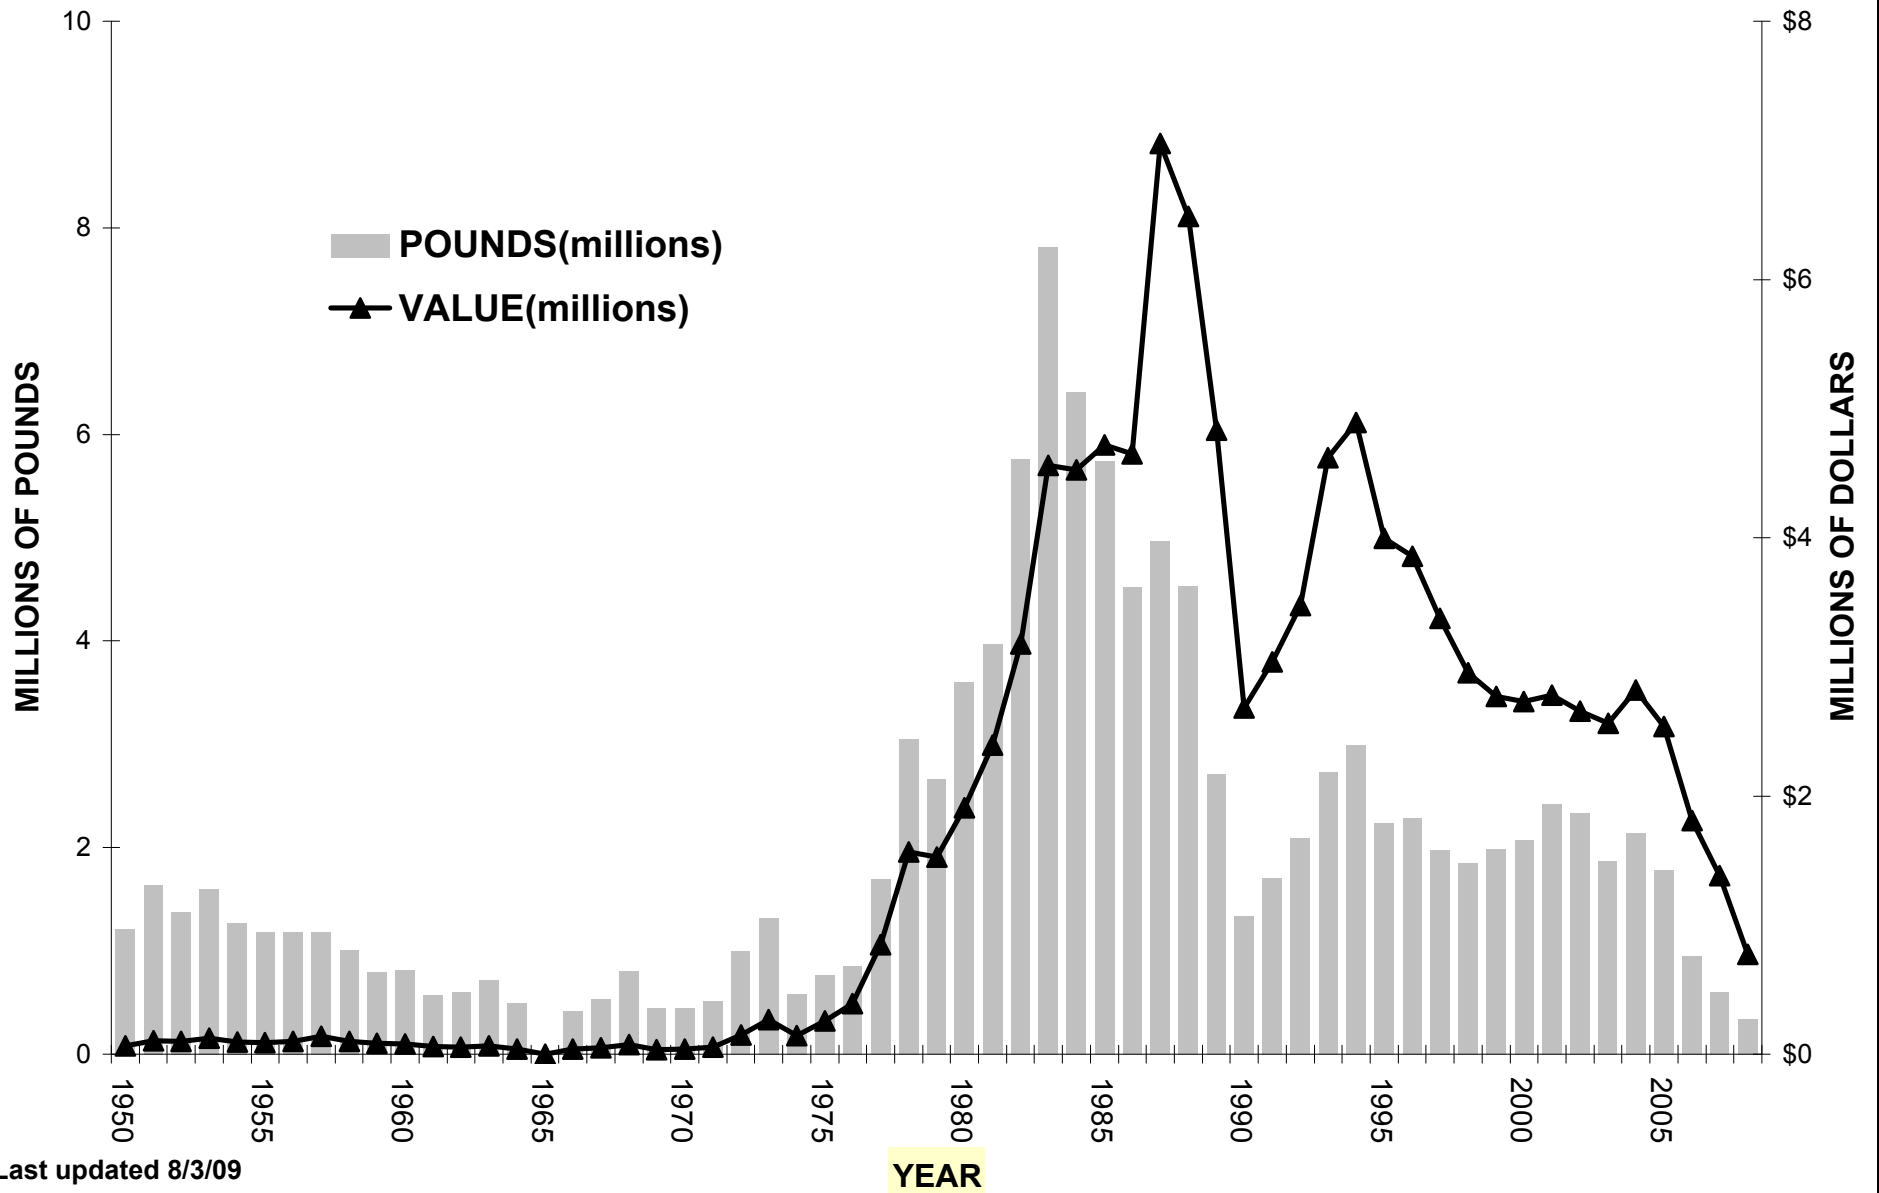

STATE OF MAINE WITCH FLOUNDER (GREY SOLE) LANDINGS *2008 Data Preliminary*

Last updated 8/3/09

YEAR