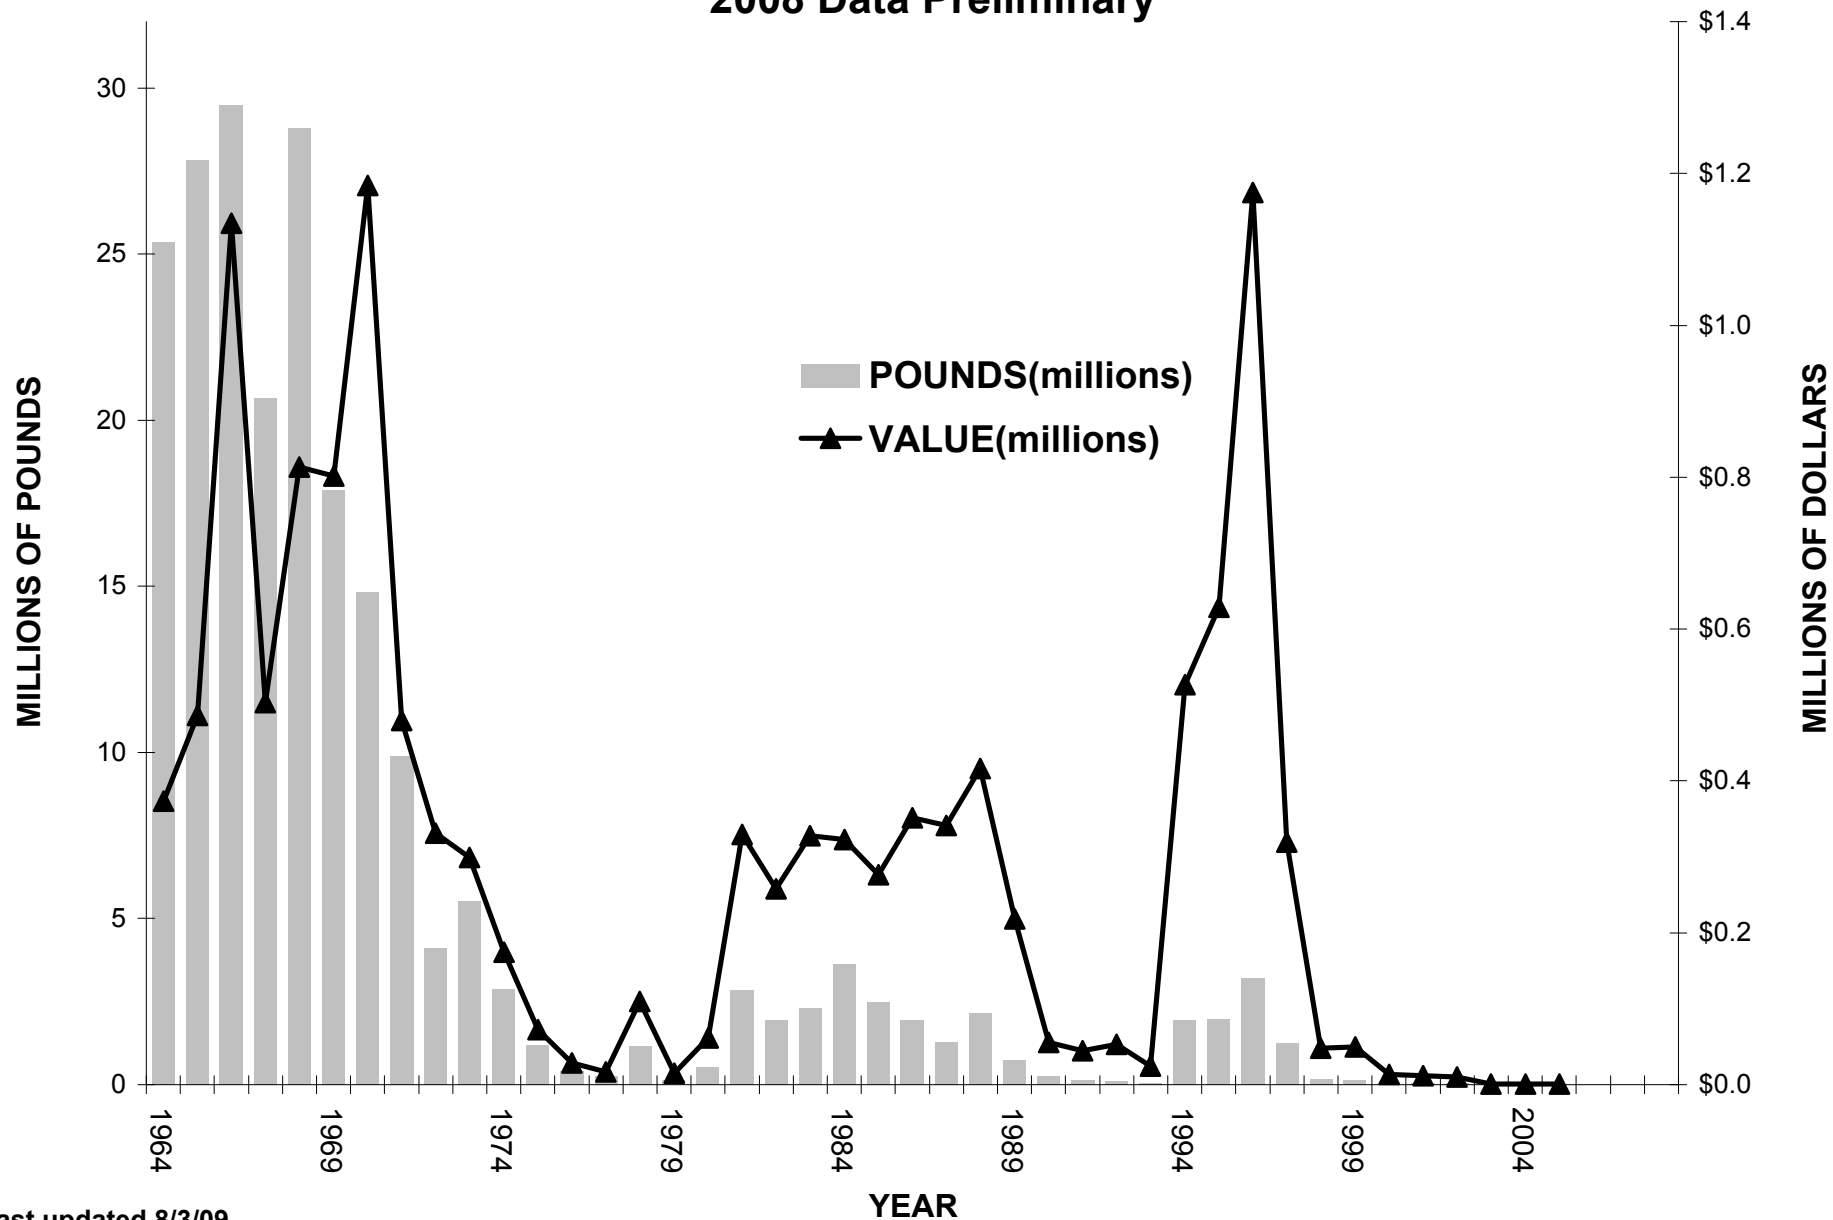

STATE OF MAINE SILVER HAKE (WHITING) LANDINGS *2008 Data Preliminary*

Last updated 8/3/09