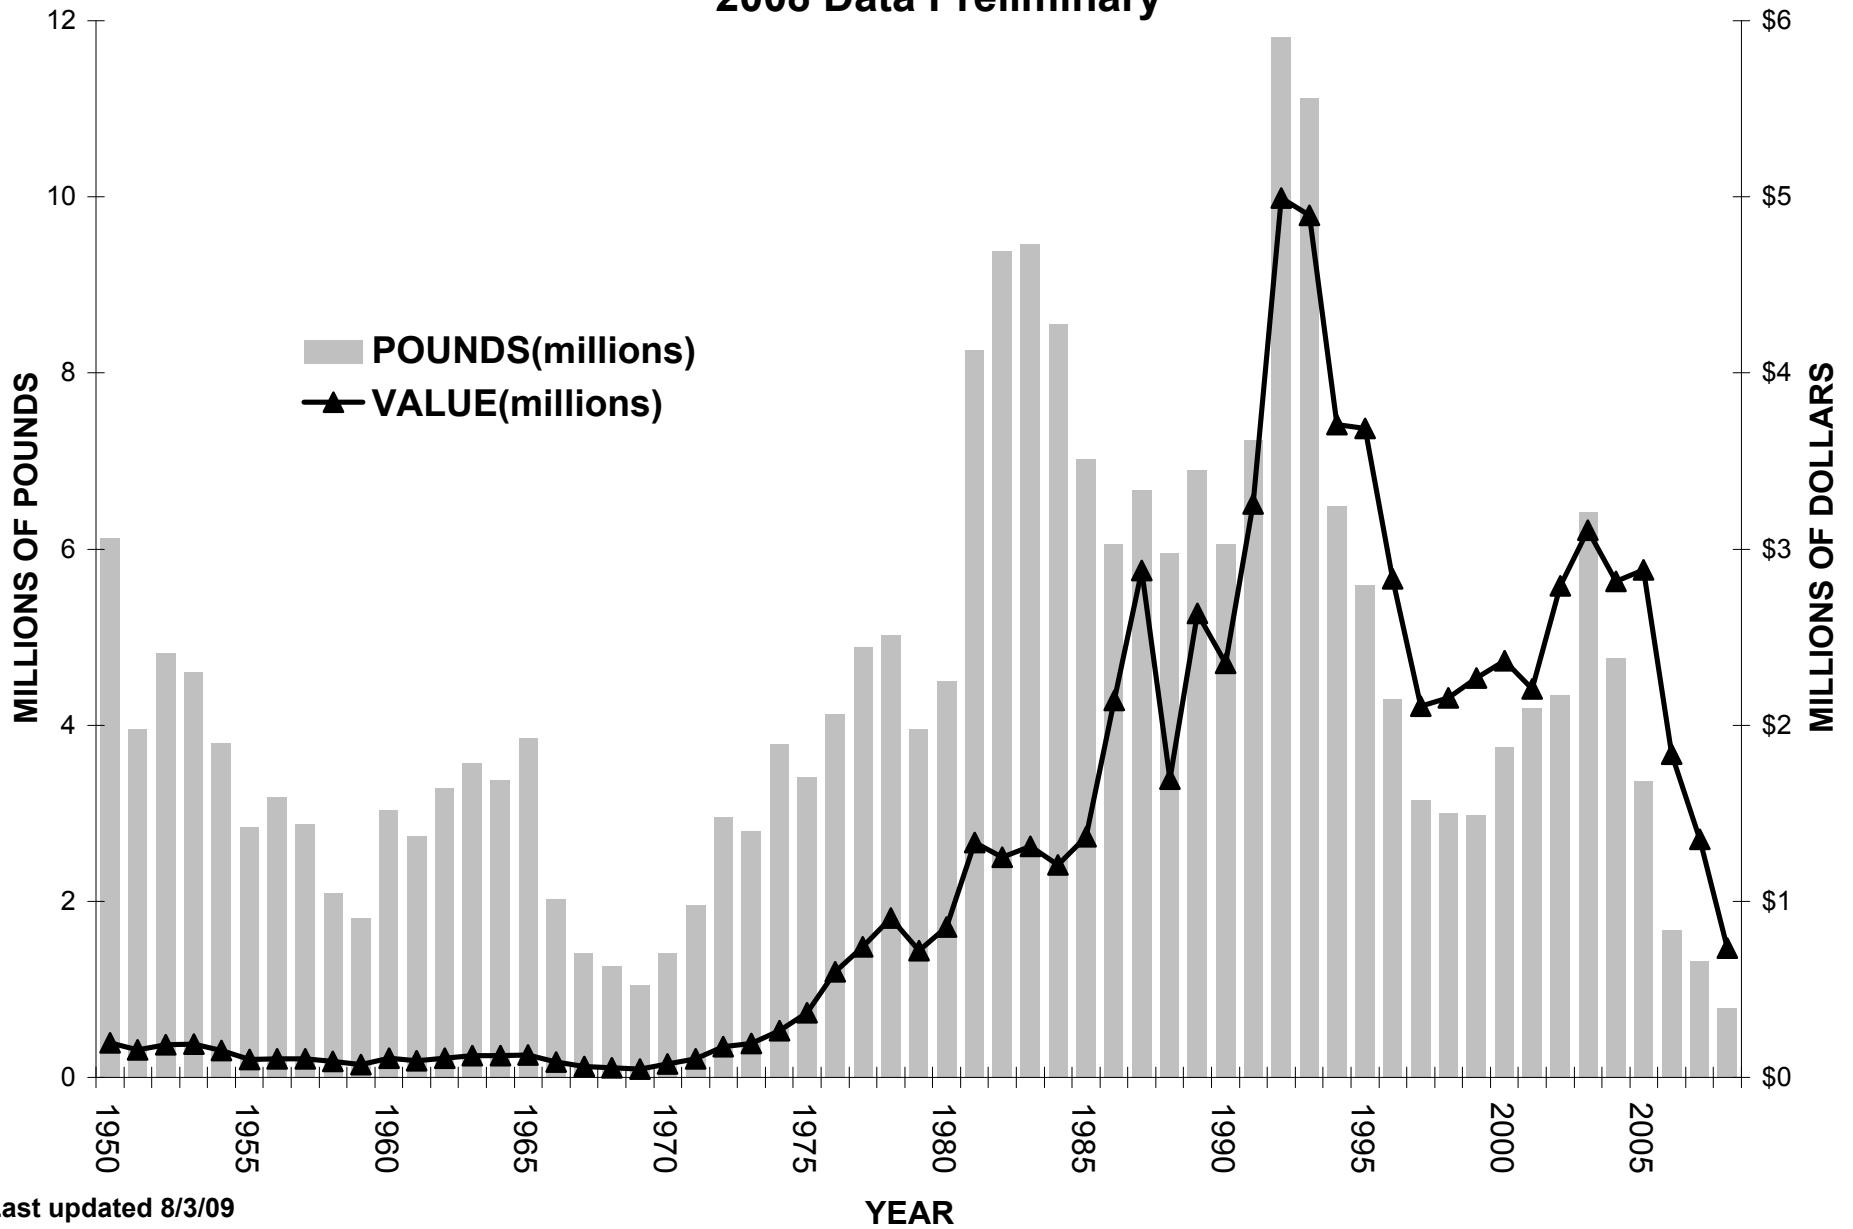

STATE OF MAINE WHITE HAKE LANDINGS *2008 Data Preliminary*

Last updated 8/3/09