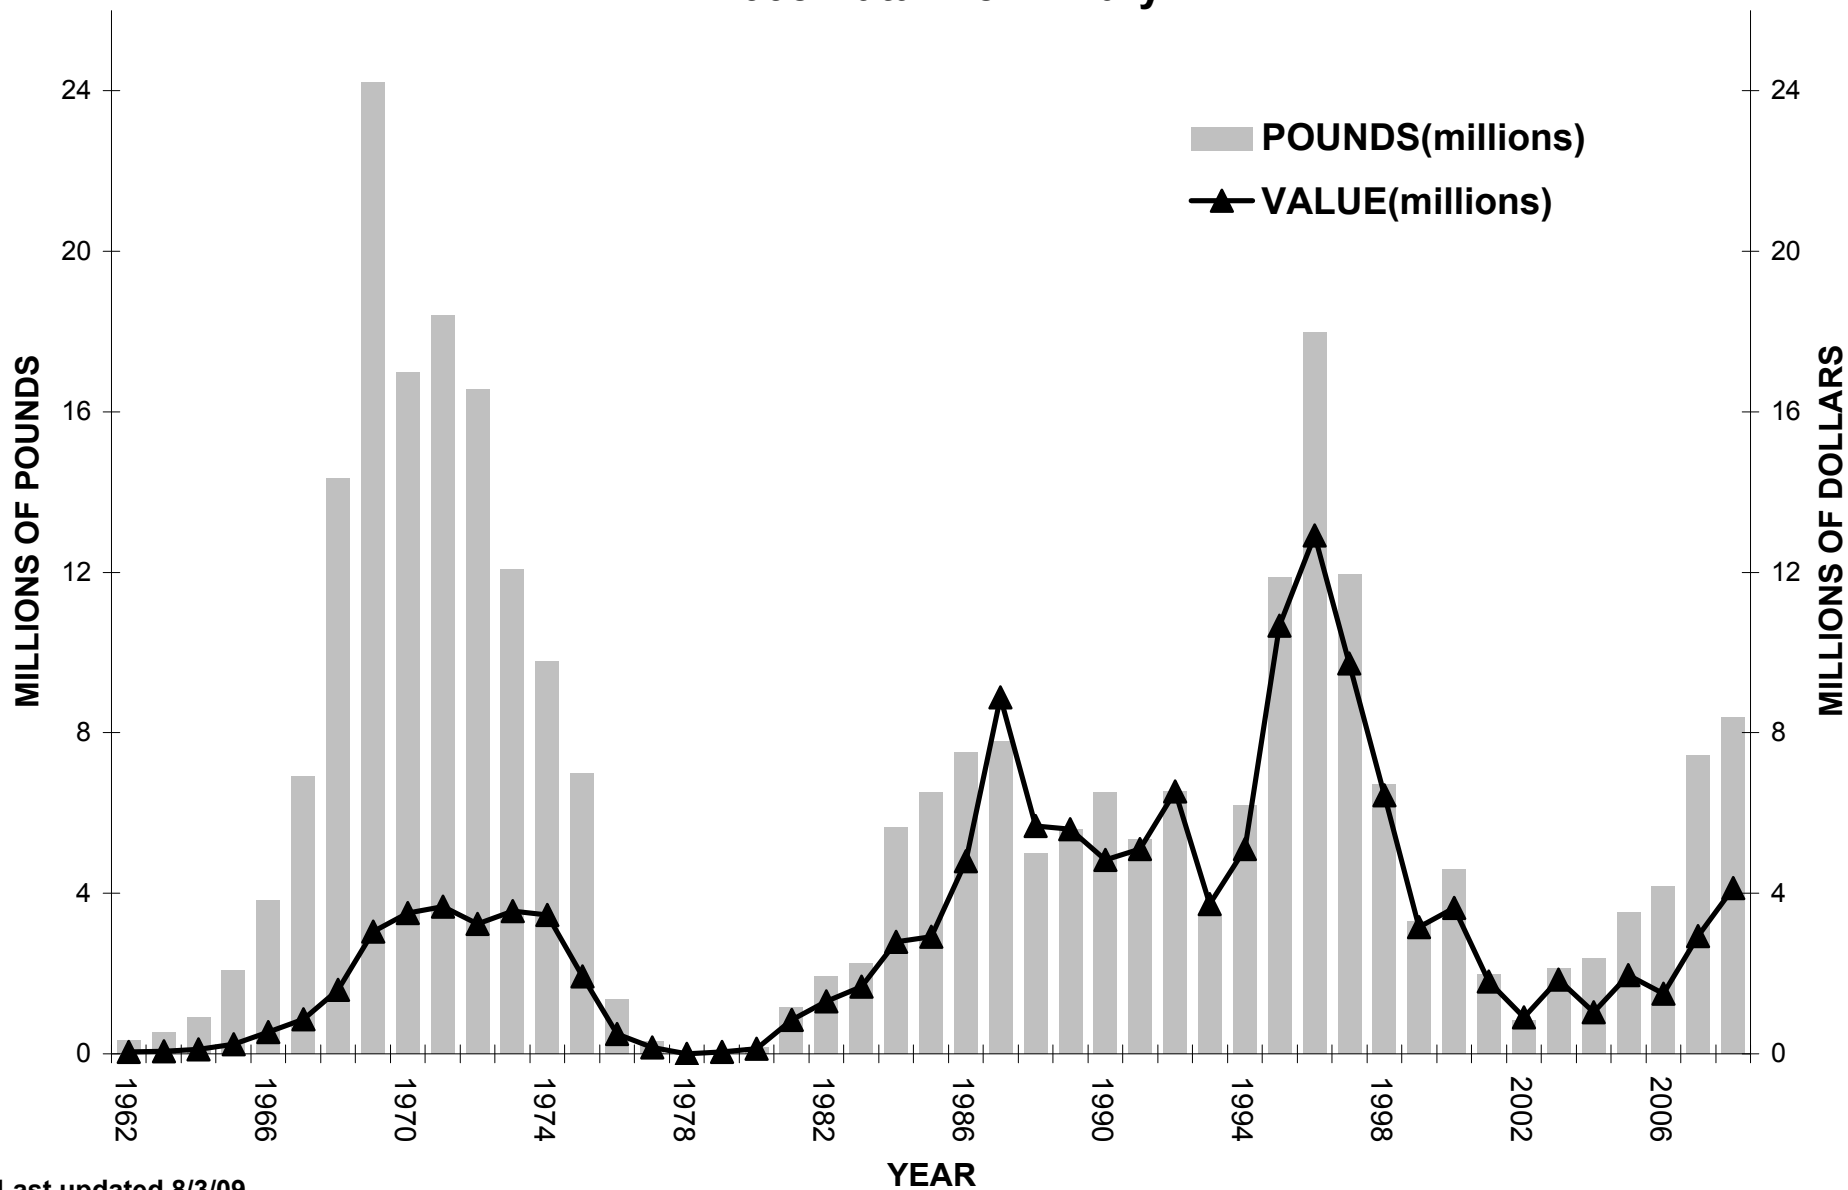

STATE OF MAINE
NORTHERN SHRIMP LANDINGS
2008 Data Preliminary

Last updated 8/3/09