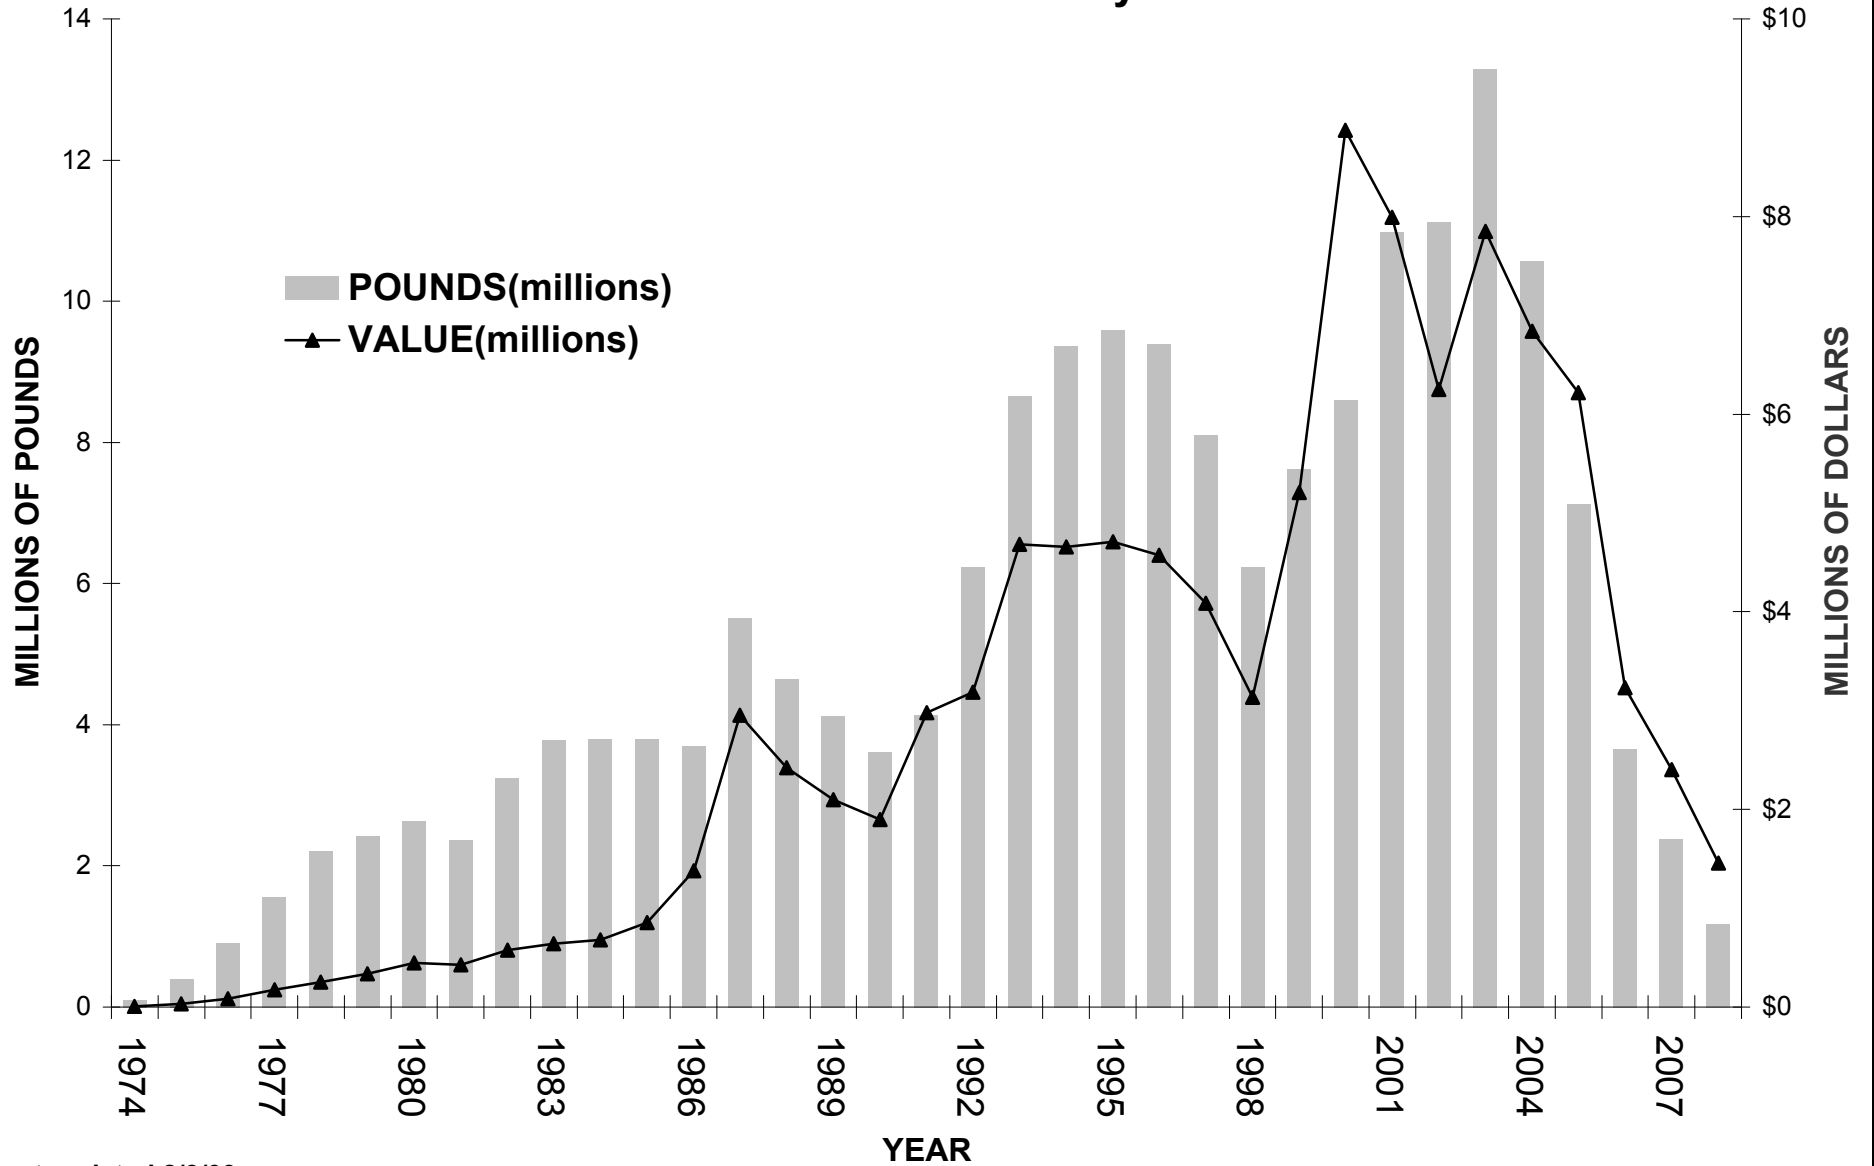

STATE OF MAINE AMERICAN GOOSEFISH (MONKFISH) LANDINGS *2008 Data Preliminary*

Last updated 8/3/09