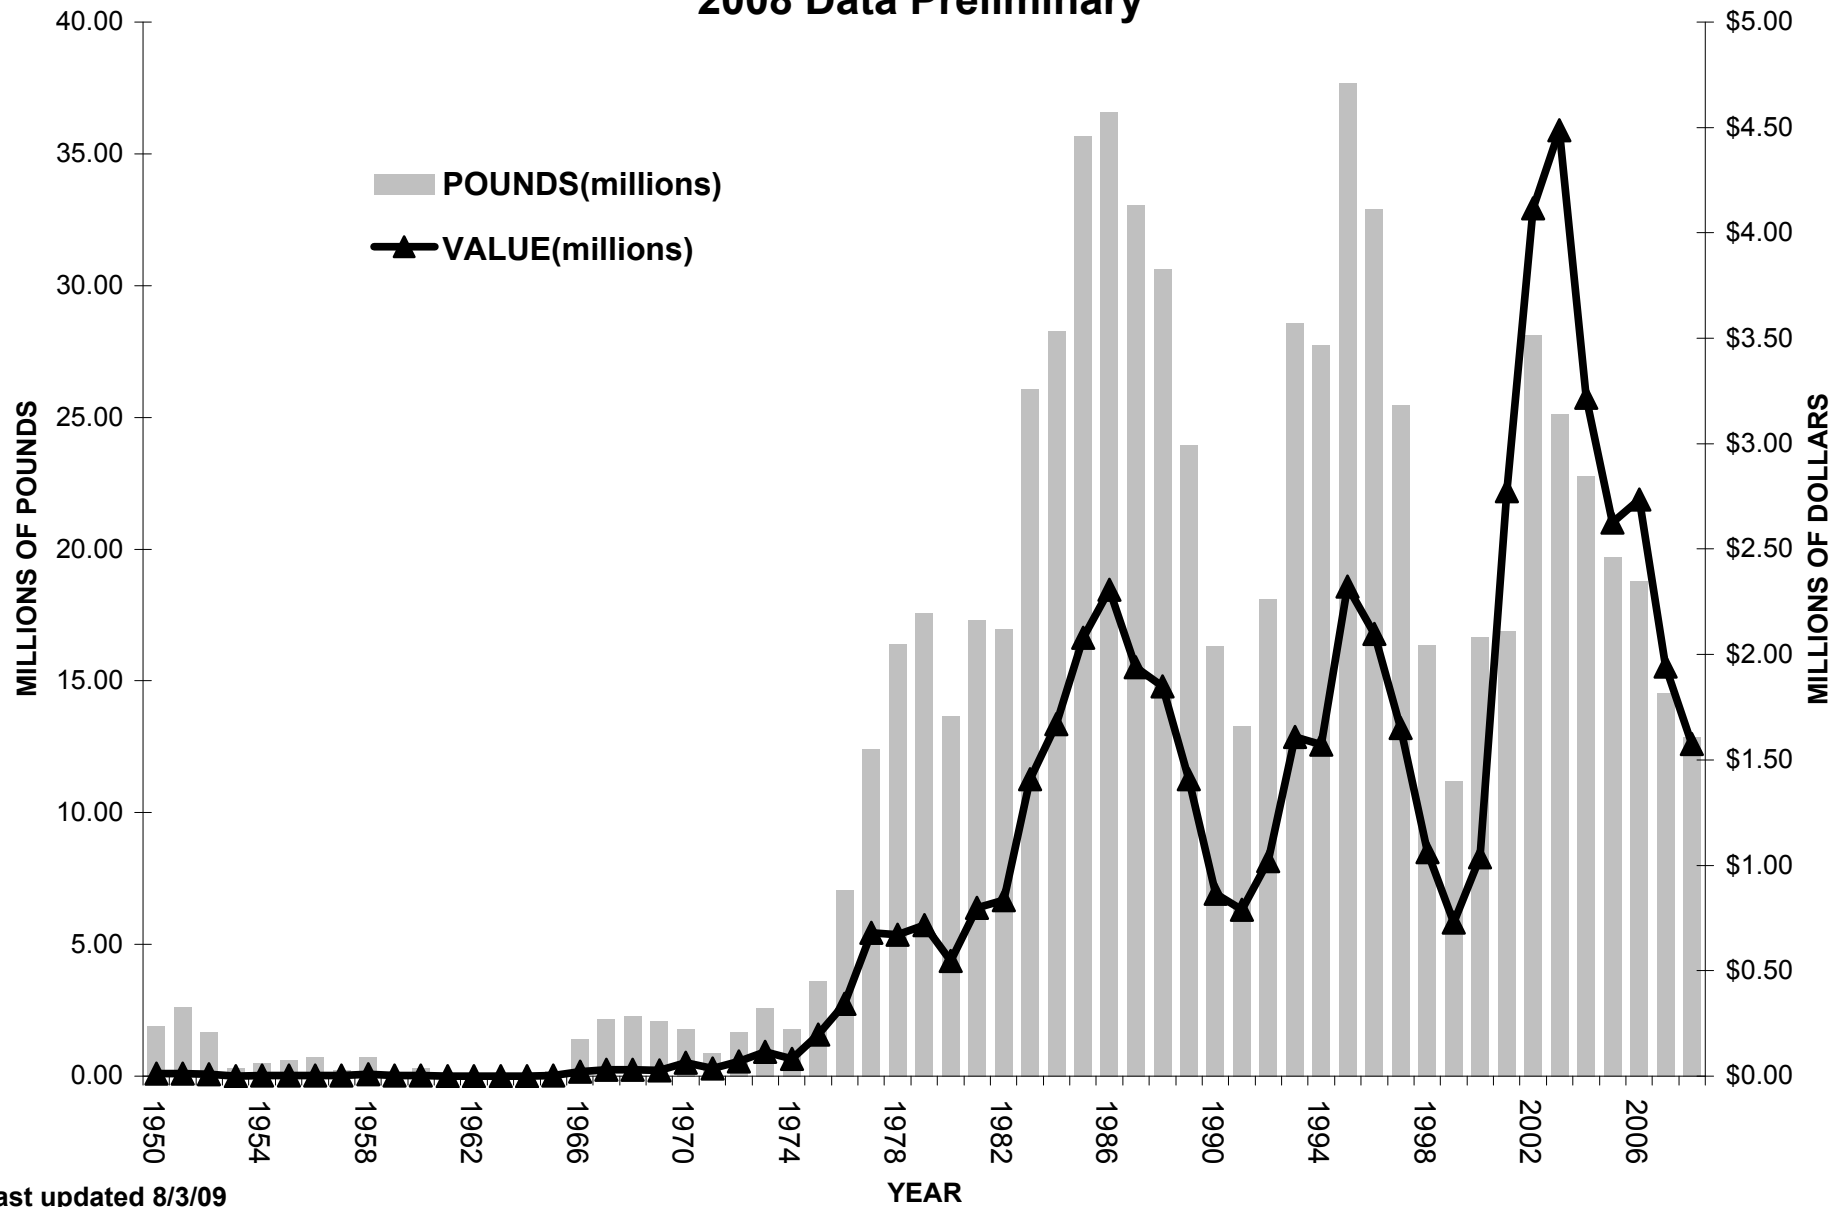

STATE OF MAINE BLUE MUSSEL *2008 Data Preliminary*

Last updated 8/3/09