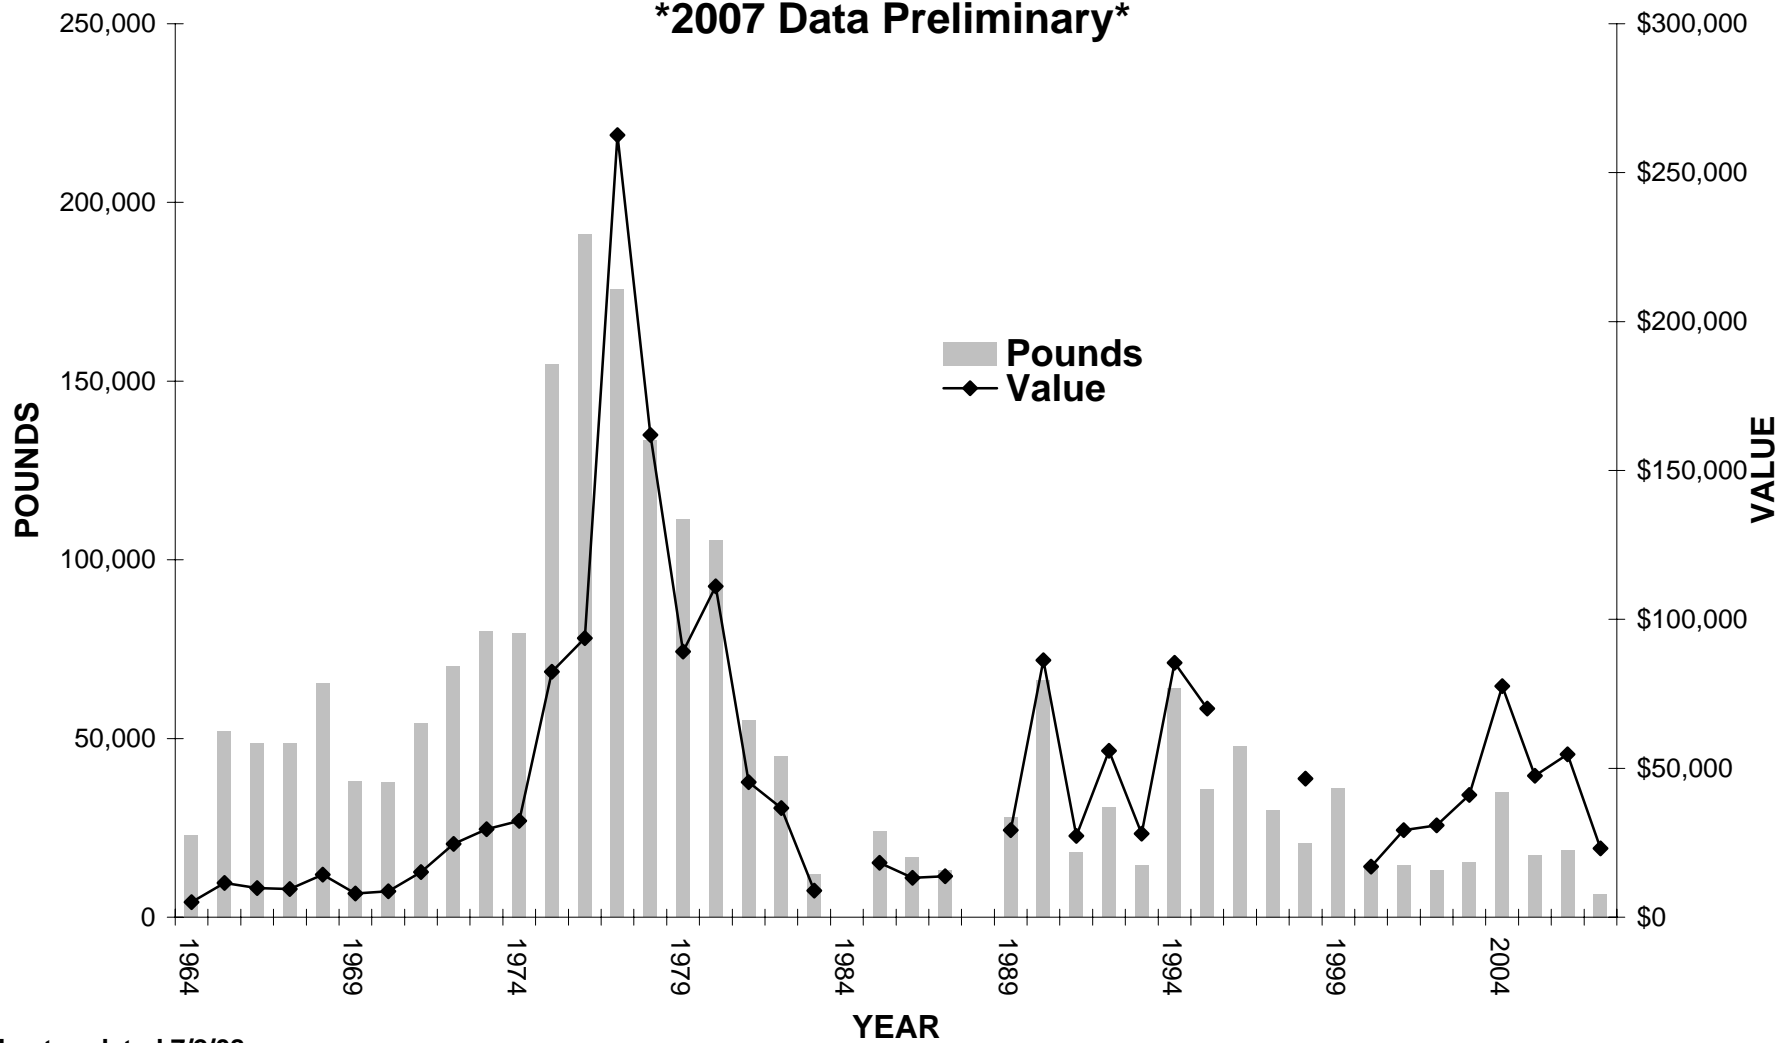

STATE OF MAINE ADULT AMERICAN EEL (YELLOW/SILVER STAGE) LANDINGS *2007 Data Preliminary*

Last updated 7/2/08