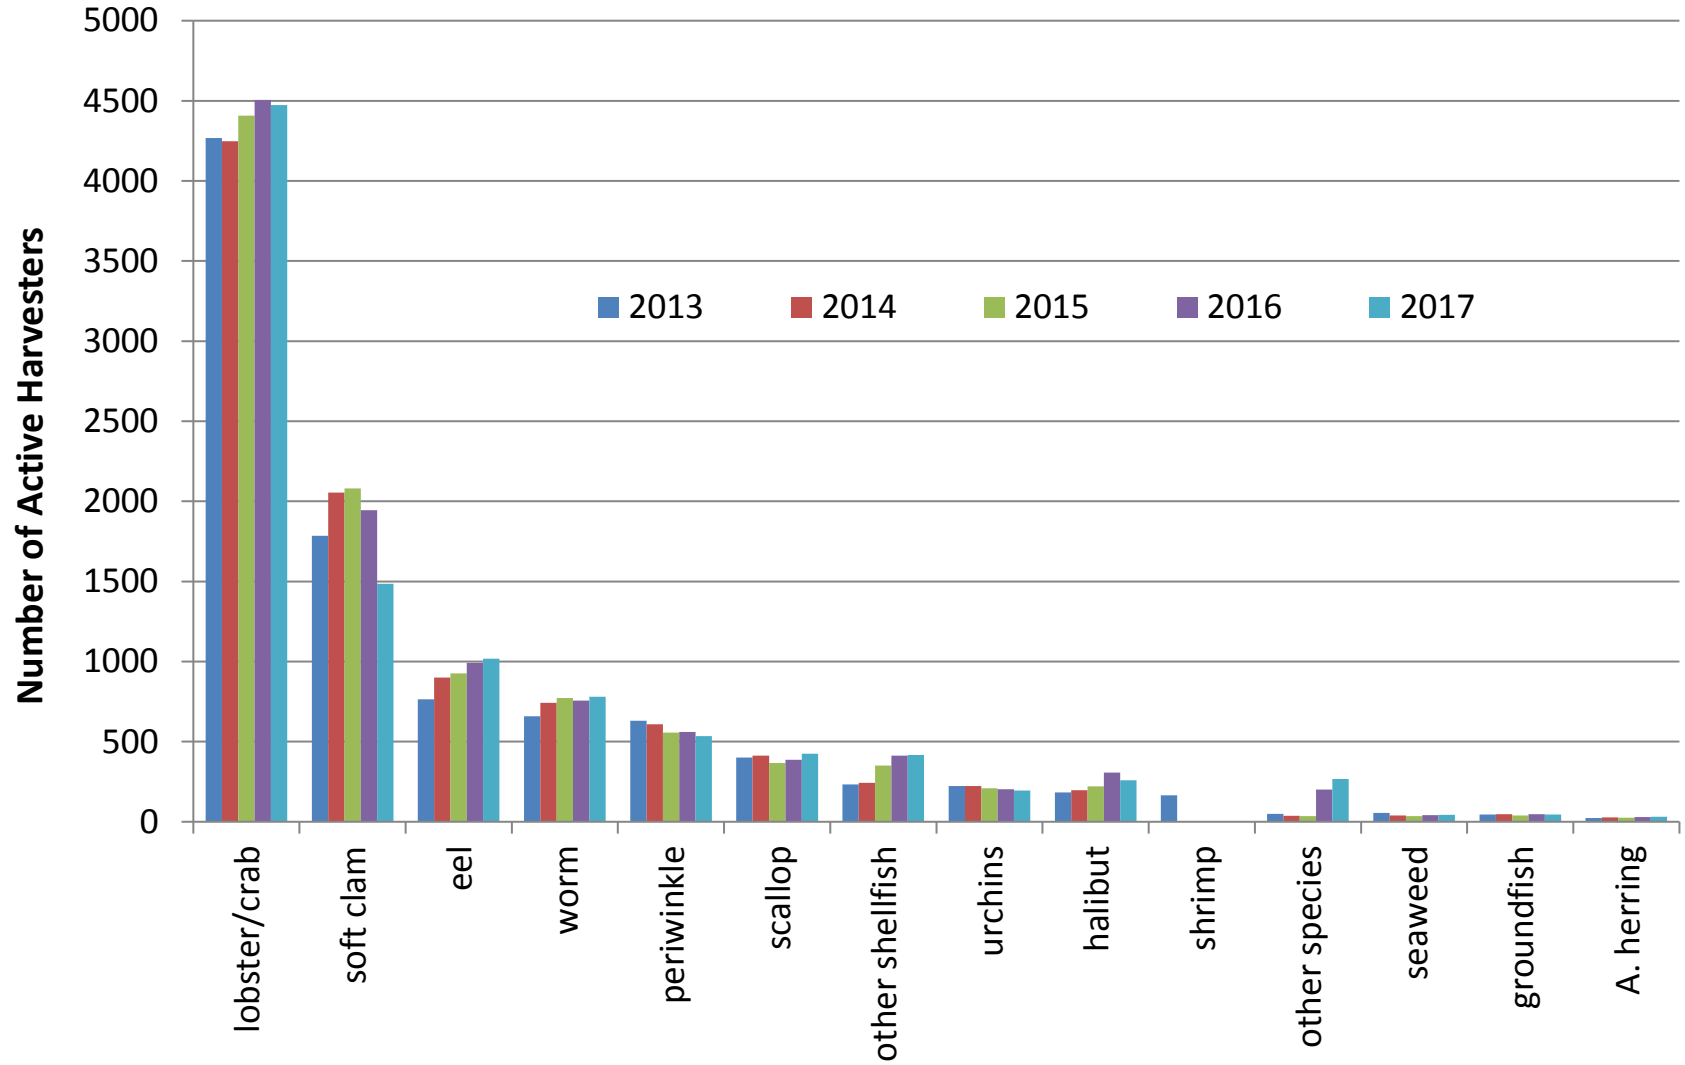

## 2013 - 2017 Number of Active Commercial Harvesters in Maine

updated 2/12/18  
 2017 data are preliminary