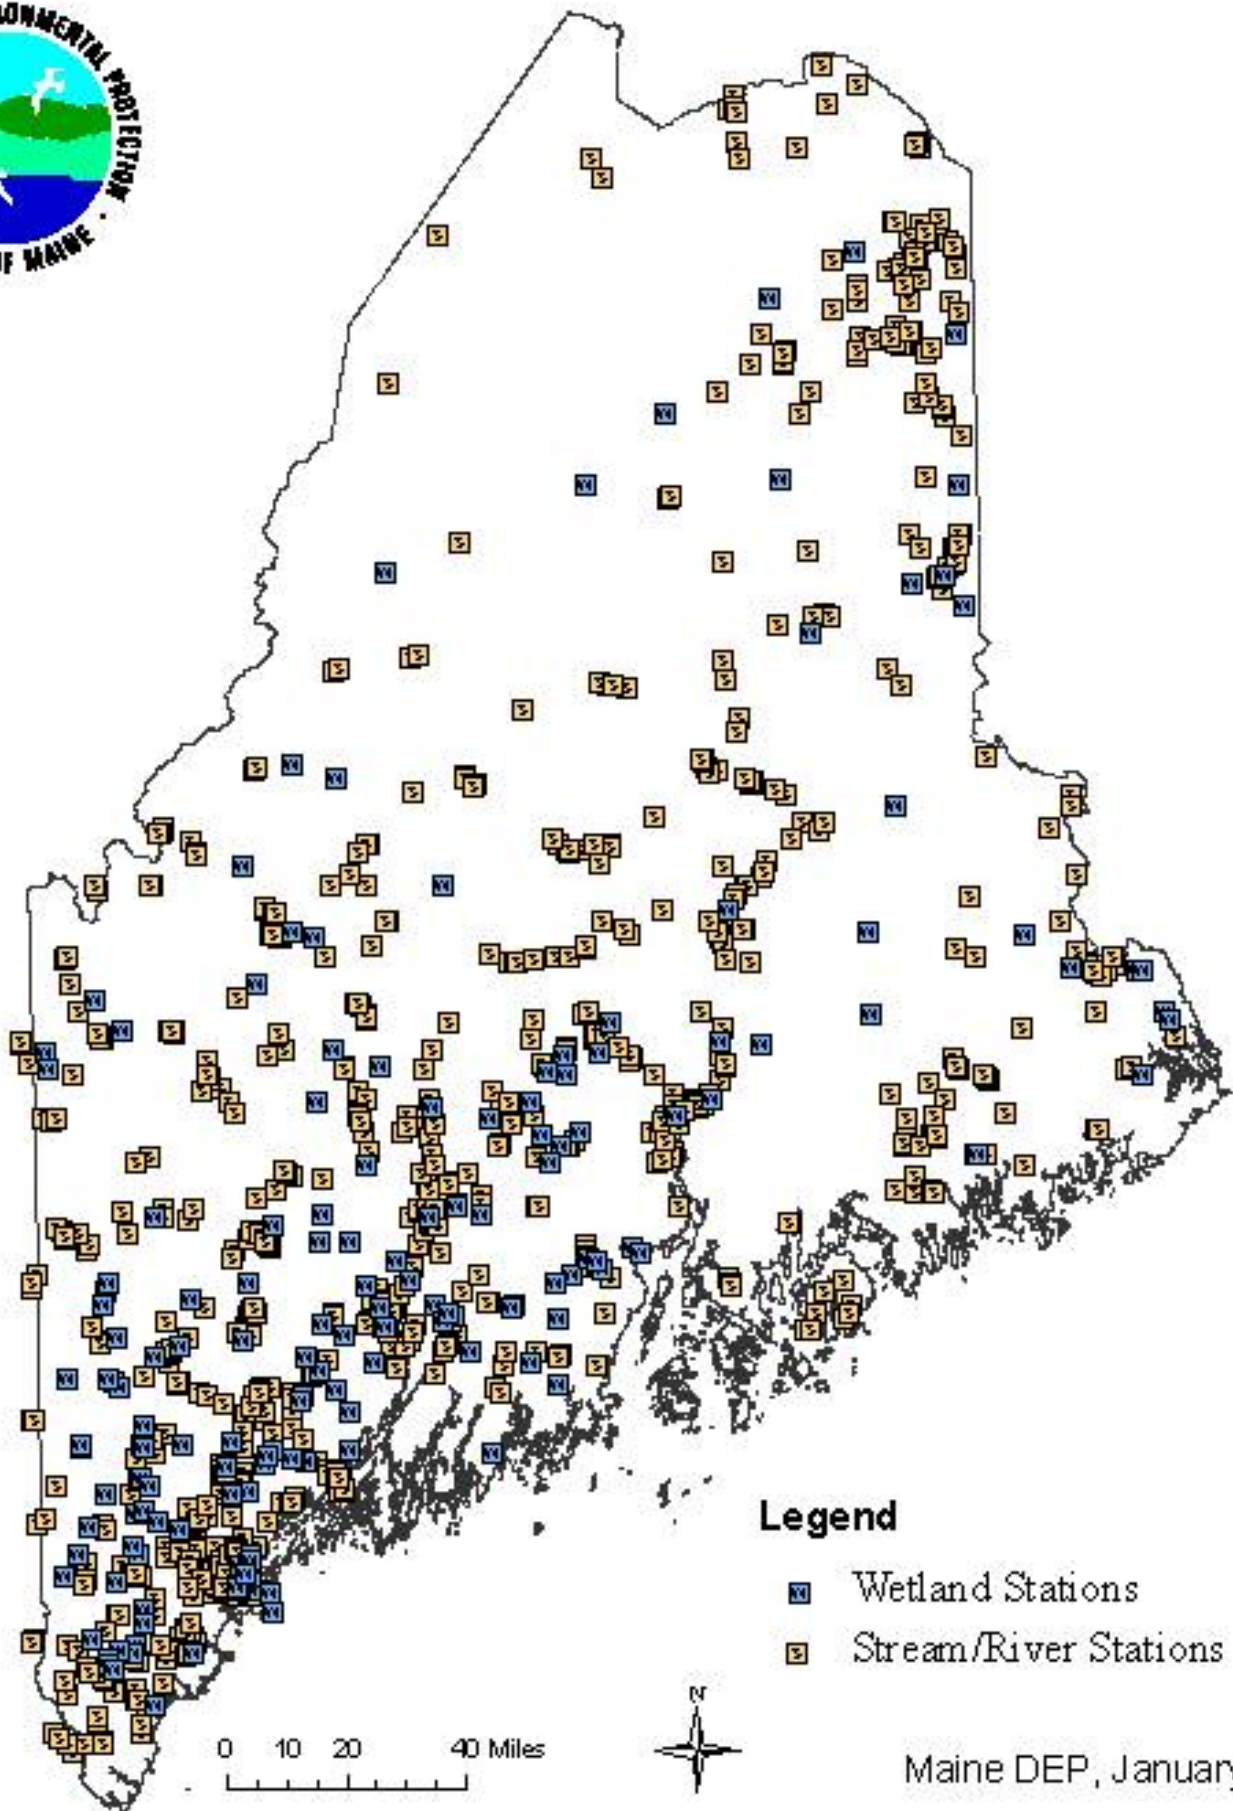

Maine River, Stream and Wetland Biomonitoring Stations

Legend

- Wetland Stations
- Stream/River Stations

Maine DEP, January 2008