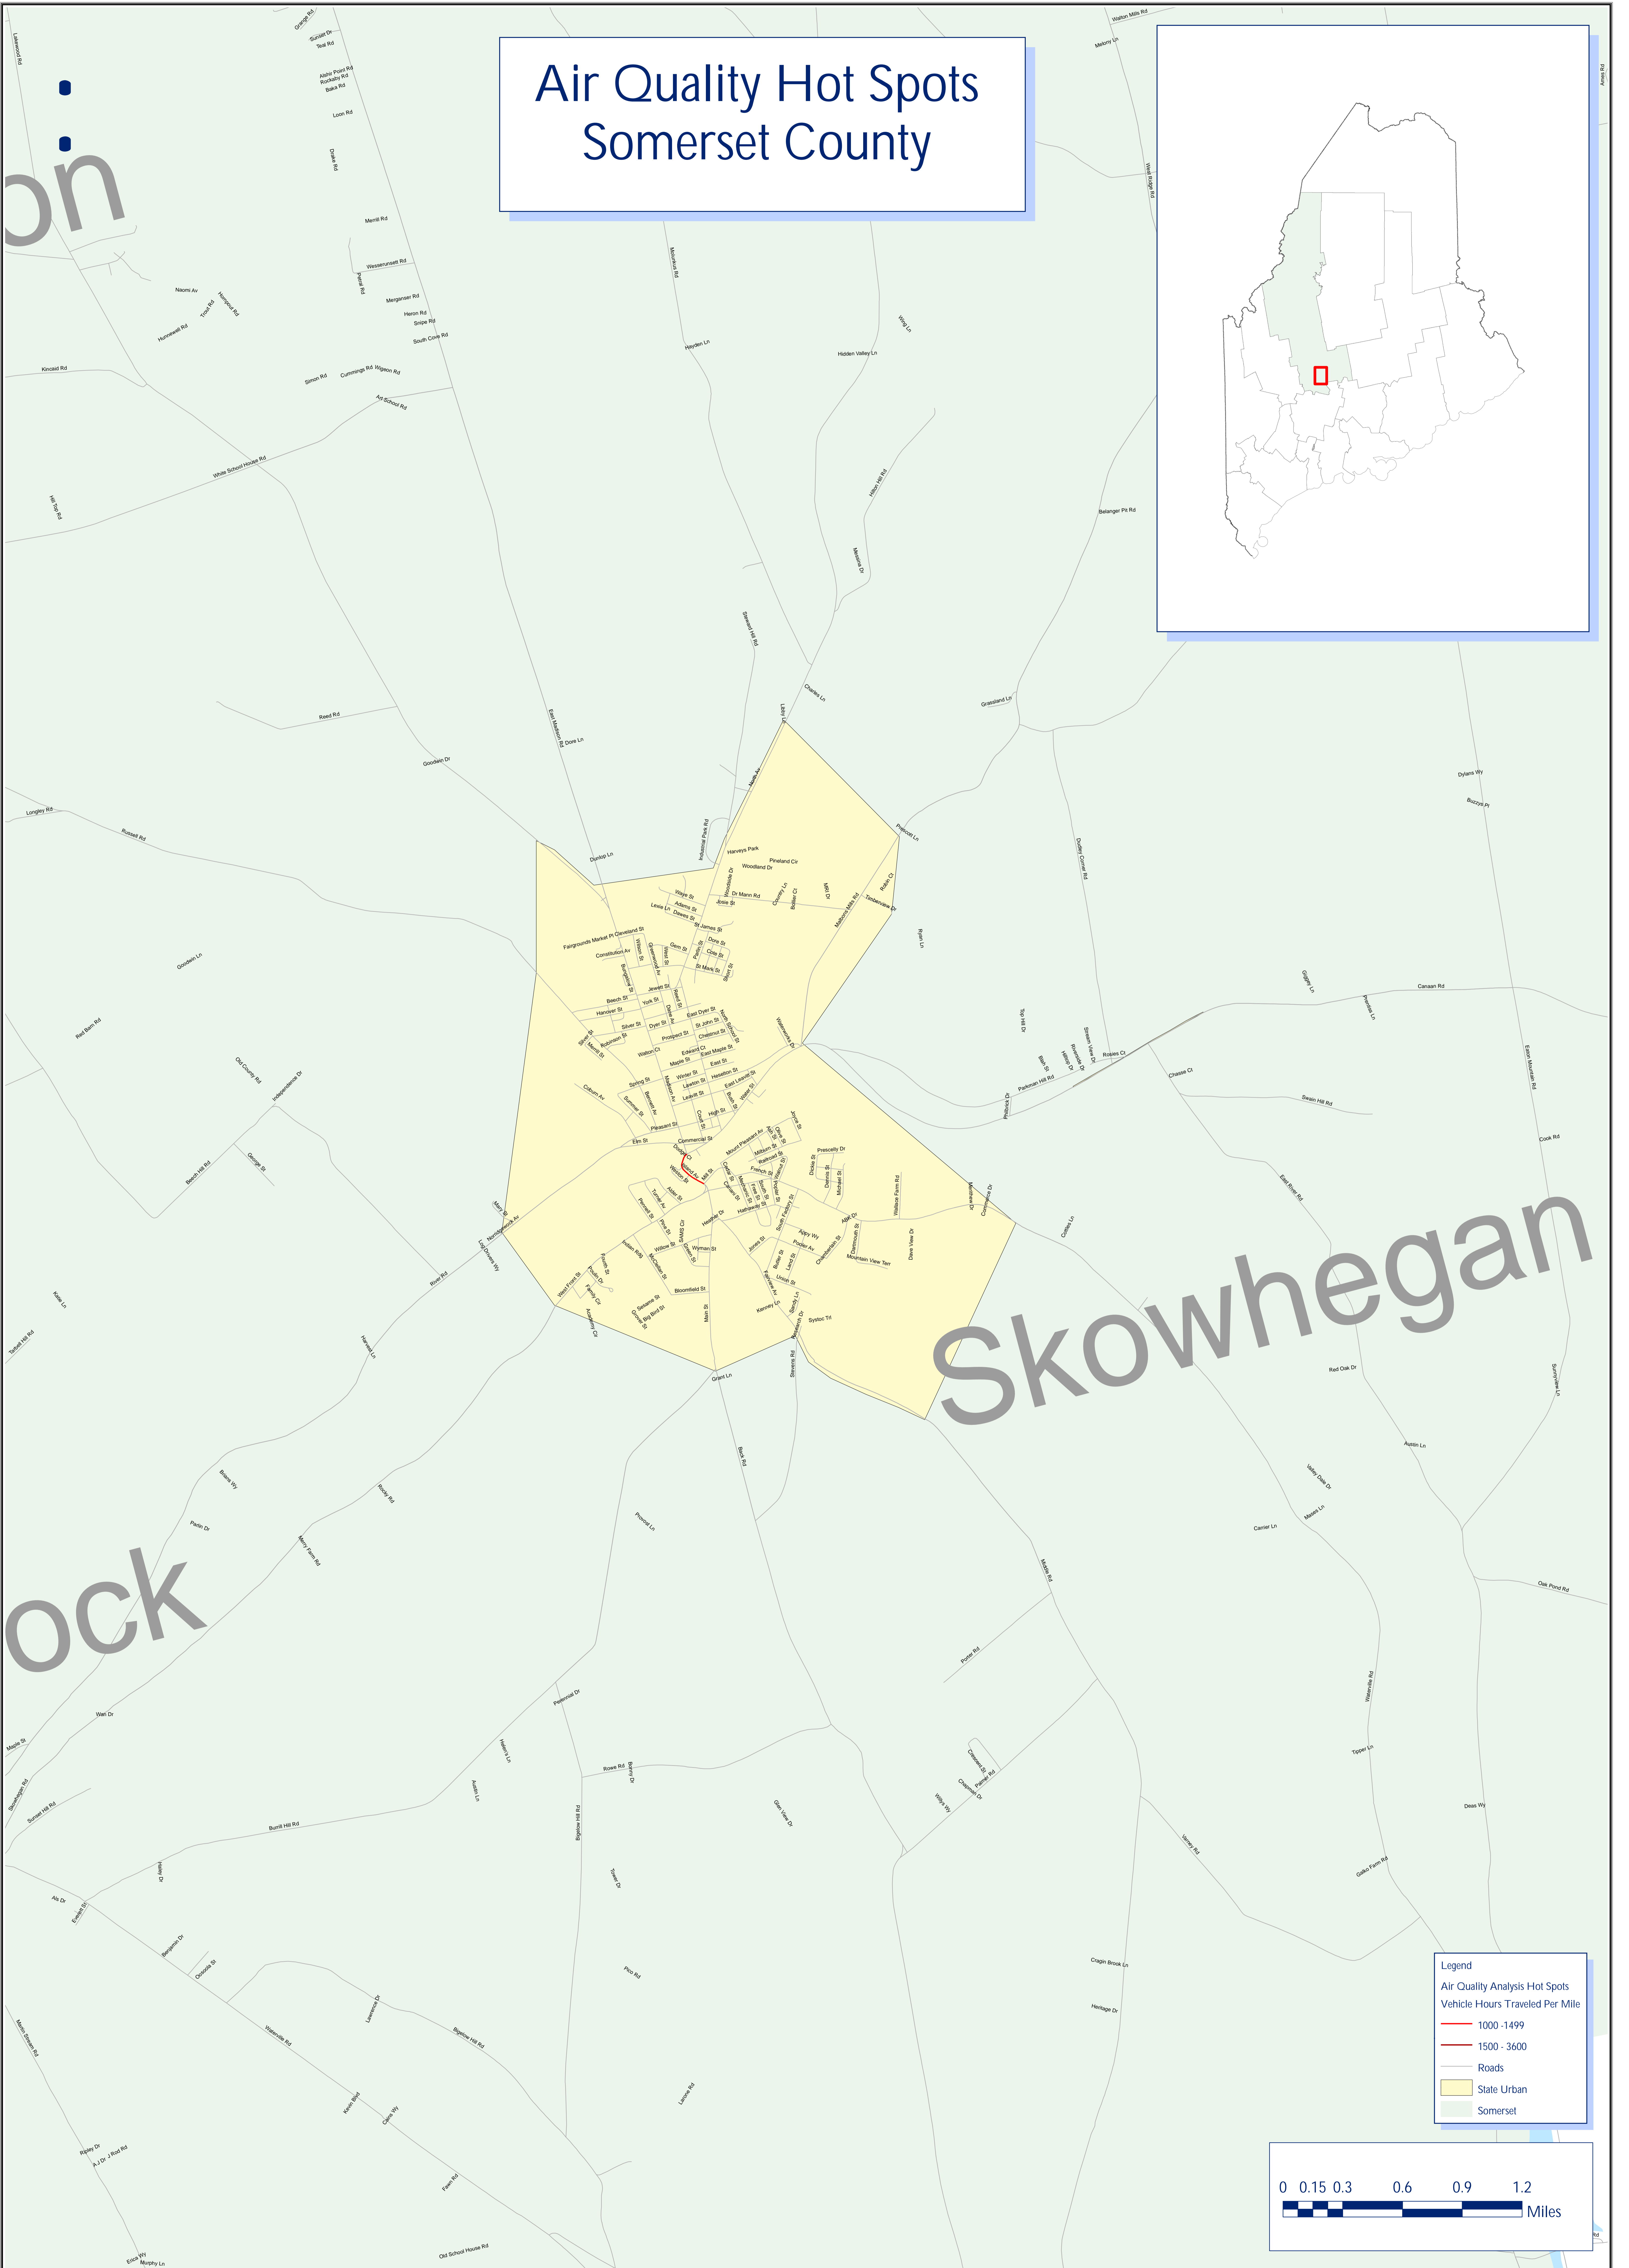

Air Quality Hot Spots Somerset County

Legend

- Air Quality Analysis Hot Spots
- Vehicle Hours Traveled Per Mile
- 1000 - 1499
- 1500 - 3600
- Roads
- State Urban
- Somerset