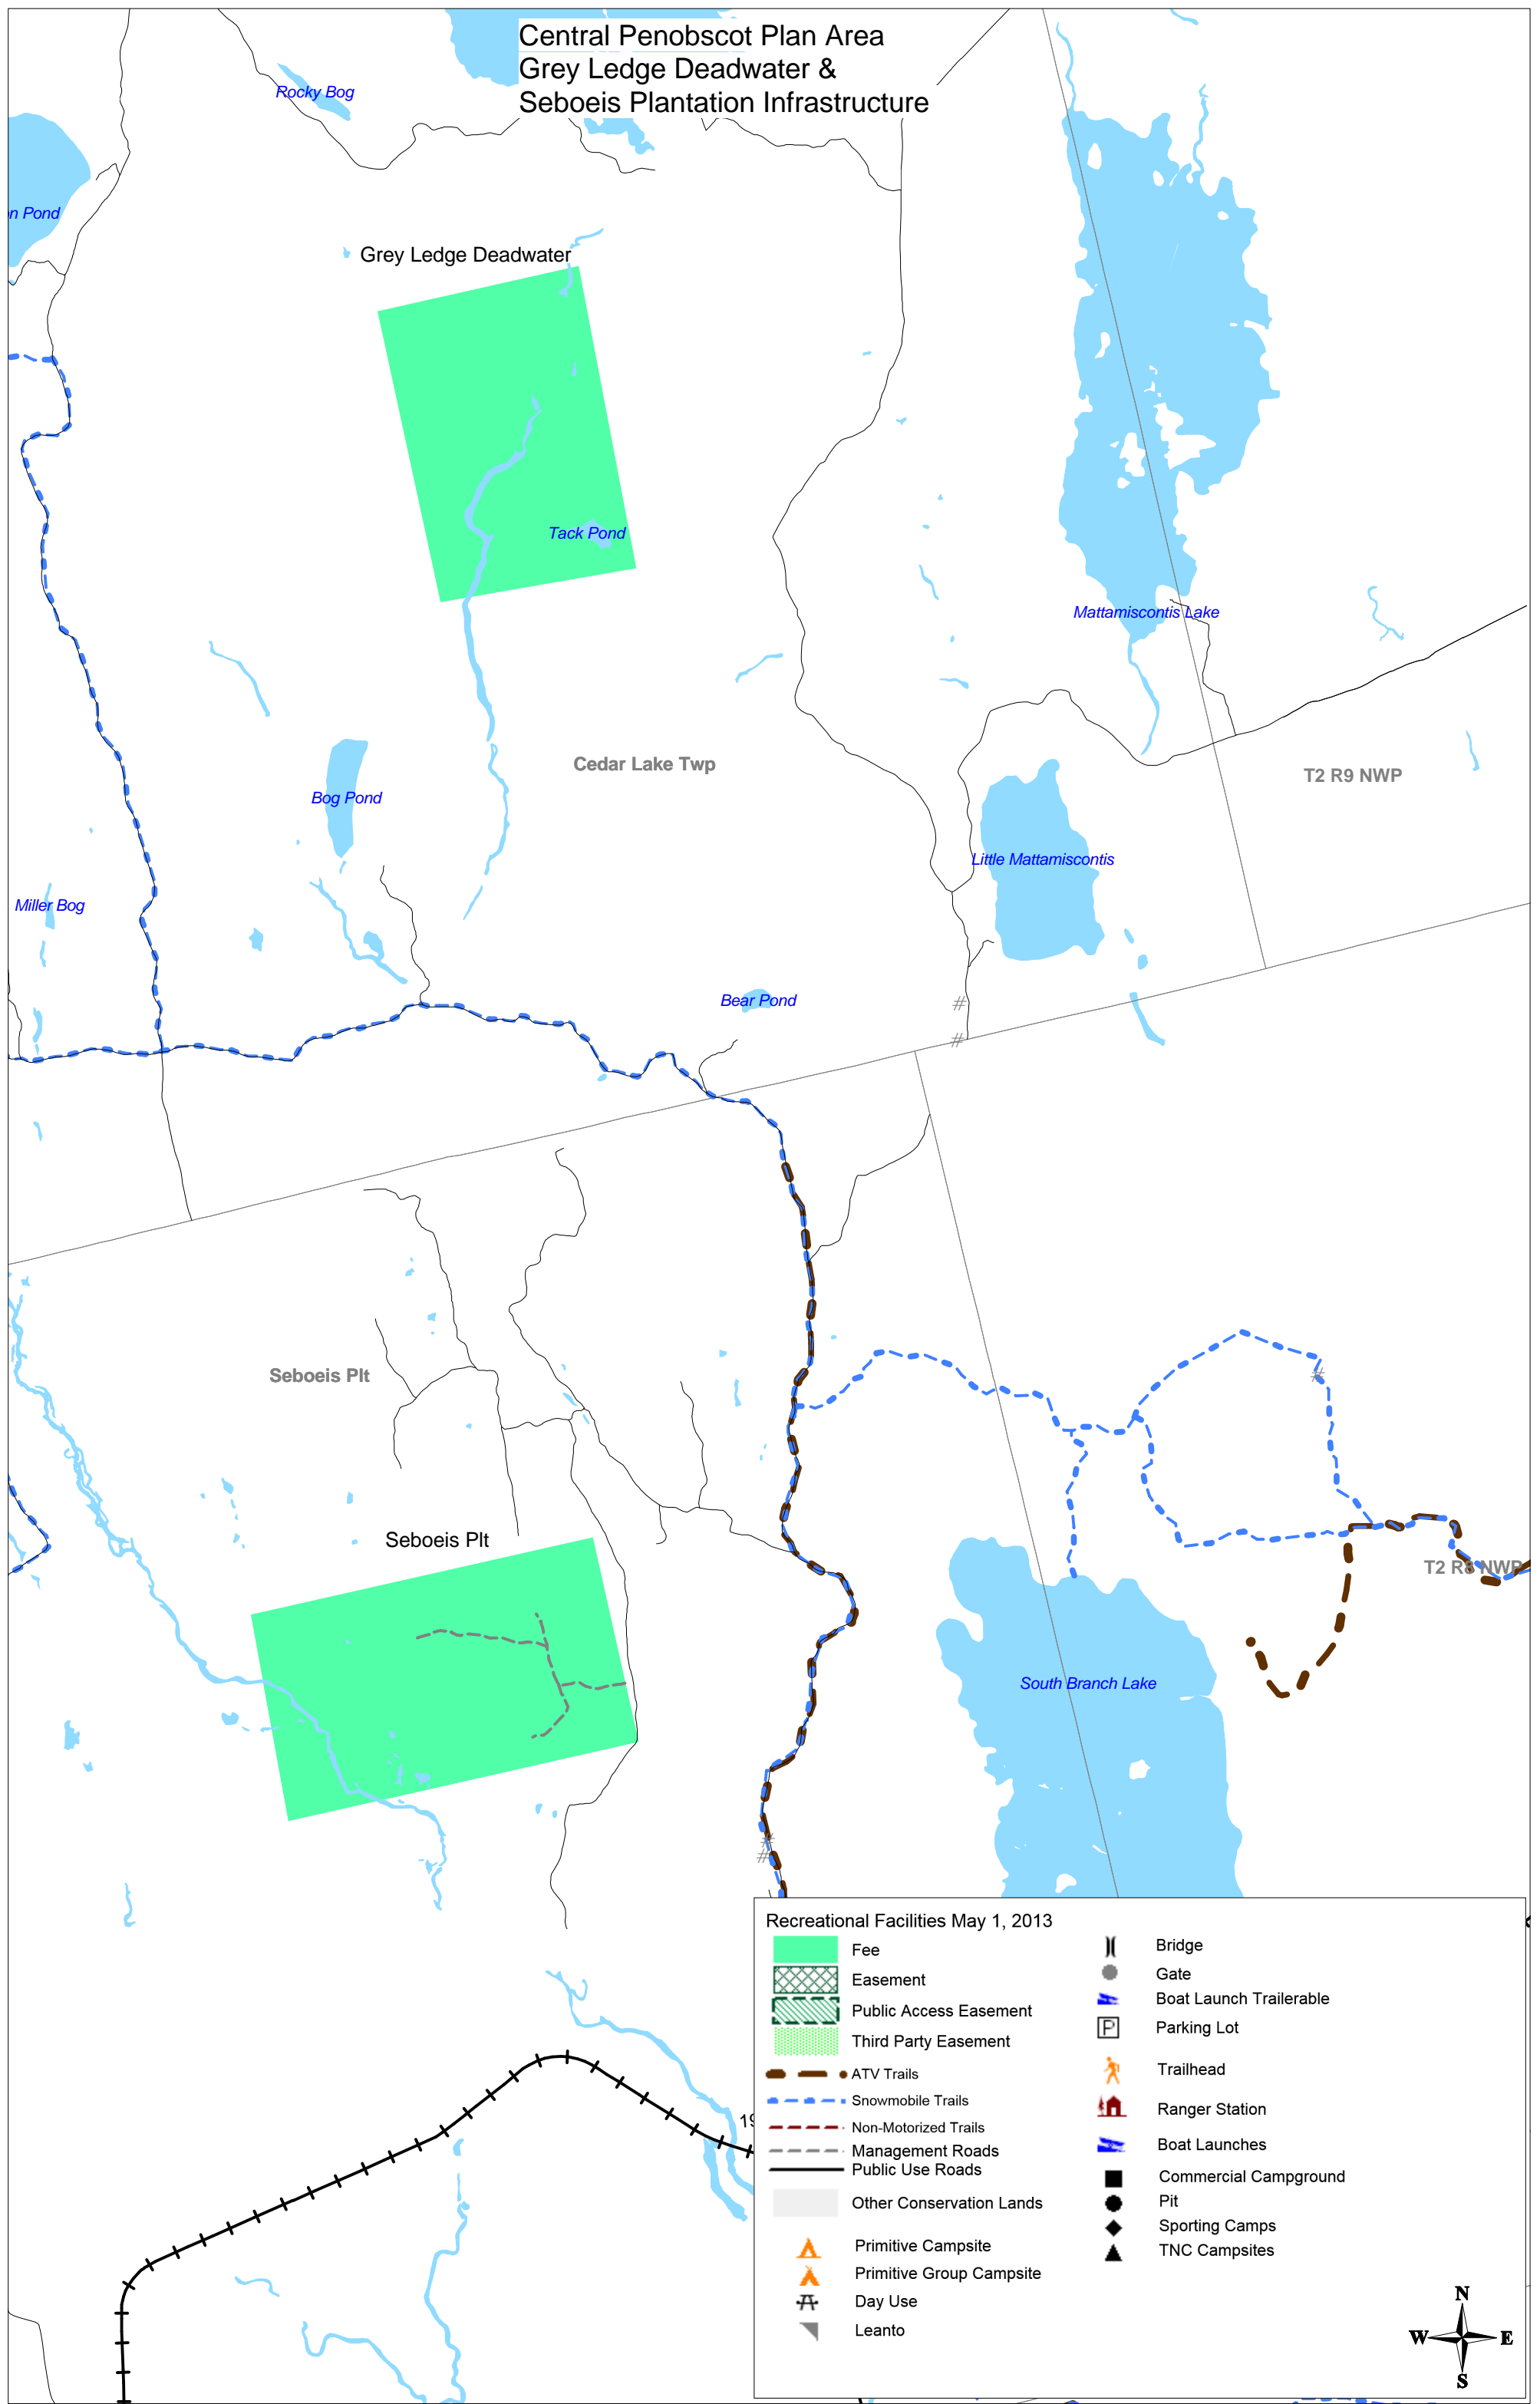

Central Penobscot Plan Area Grey Ledge Deadwater & Seboeis Plantation Infrastructure

Recreational Facilities May 1, 2013

	Fee		Bridge
	Easement		Gate
	Public Access Easement		Boat Launch Trailerable
	Third Party Easement		Parking Lot
	ATV Trails		Trailhead
	Snowmobile Trails		Ranger Station
	Non-Motorized Trails		Boat Launches
	Management Roads		Commercial Campground
	Public Use Roads		Pit
	Other Conservation Lands		Sporting Camps
	Primitive Campsite		TNC Campsites
	Primitive Group Campsite		
	Day Use		
	Leanto		