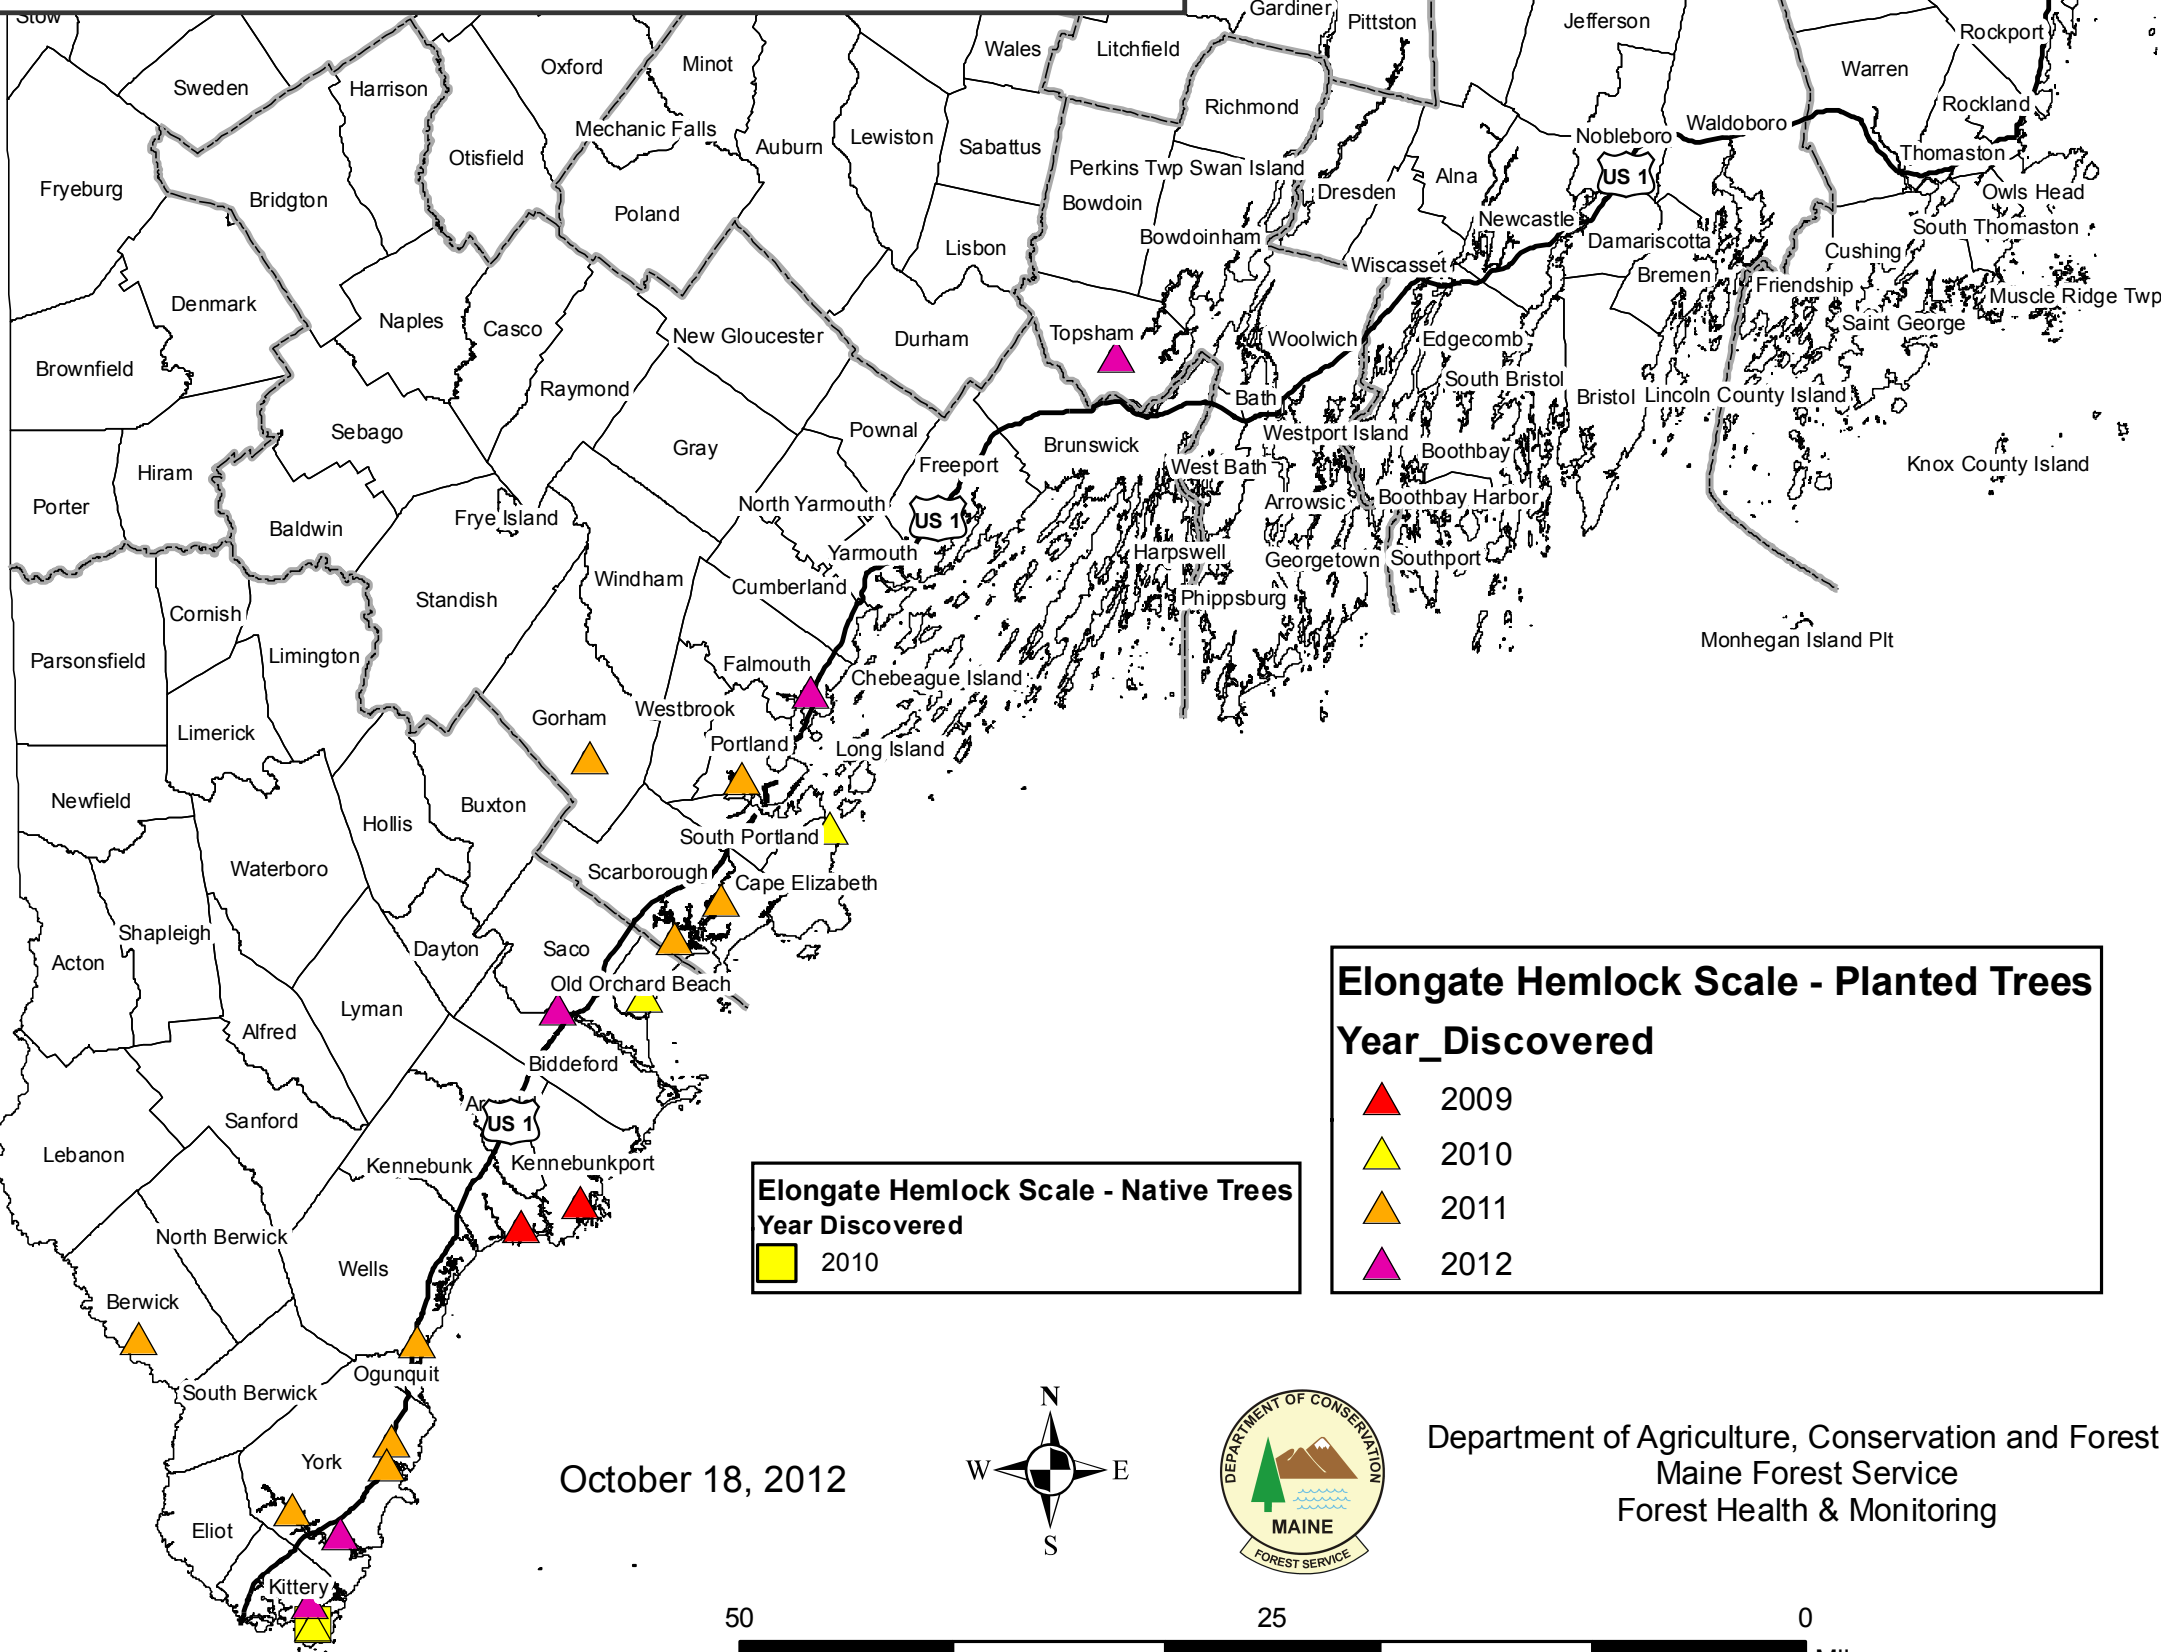

# Elongate Hemlock Scale Detections in Maine

October 18, 2012

Department of Agriculture, Conservation and Forestry  
Maine Forest Service  
Forest Health & Monitoring