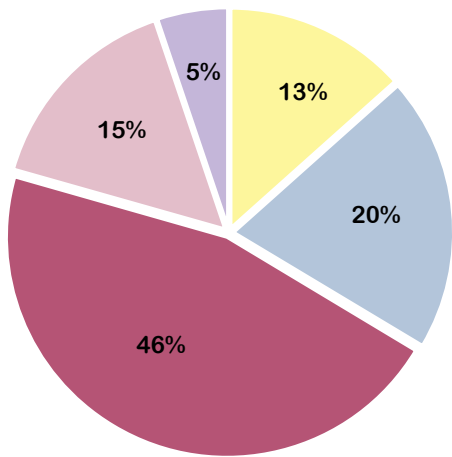

# Maine Adult Education FY23

(JULY 1, 2022 – JUNE 30, 2023)

In the 2022-2023 academic year, over 11,000 adults participated in academic, workforce training, English language acquisition, and college preparation courses provided through the Maine adult education system.

## Adult Education Participants by Age and Program Type

16 - 18   
  19 - 24   
  25 - 44  
 45 - 59   
  60 & Over

Multilingual Learners (all levels)   
 High School Completion   
 College Transitions   
 Workforce Training