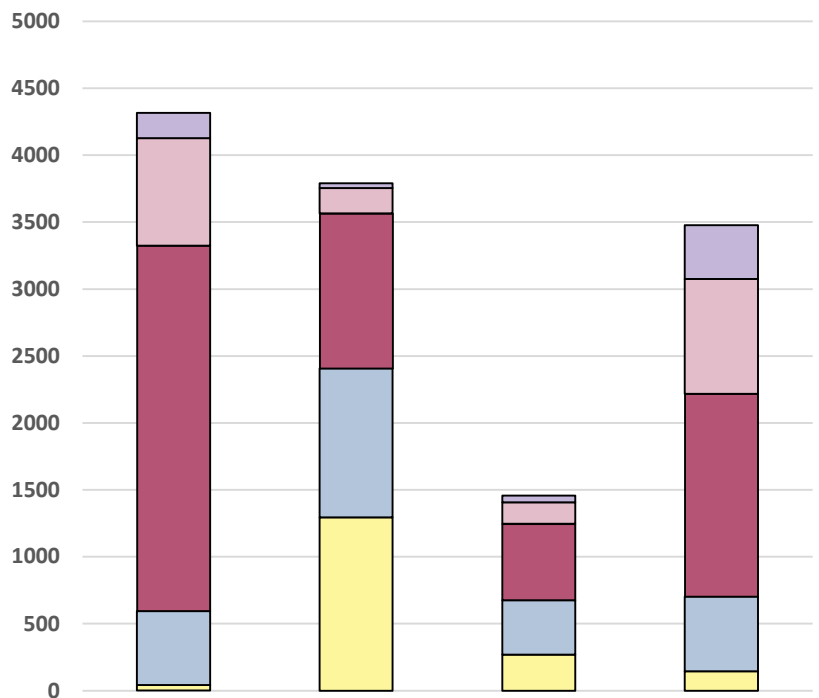

# Maine Adult Education FY23

(JULY 1, 2022 – JUNE 30, 2023)

In the 2022-2023 academic year, over 11,000 adults participated in academic, workforce training, English language acquisition, and college preparation courses provided through the Maine adult education system.

## Adult Education Participants by Age and Program Type

16 - 18   
  19 - 24   
  25 - 44  
 45 - 59   
  60 & Over

Multilingual Learners (all levels)   
 High School Completion   
 College Transitions   
 Workforce Training