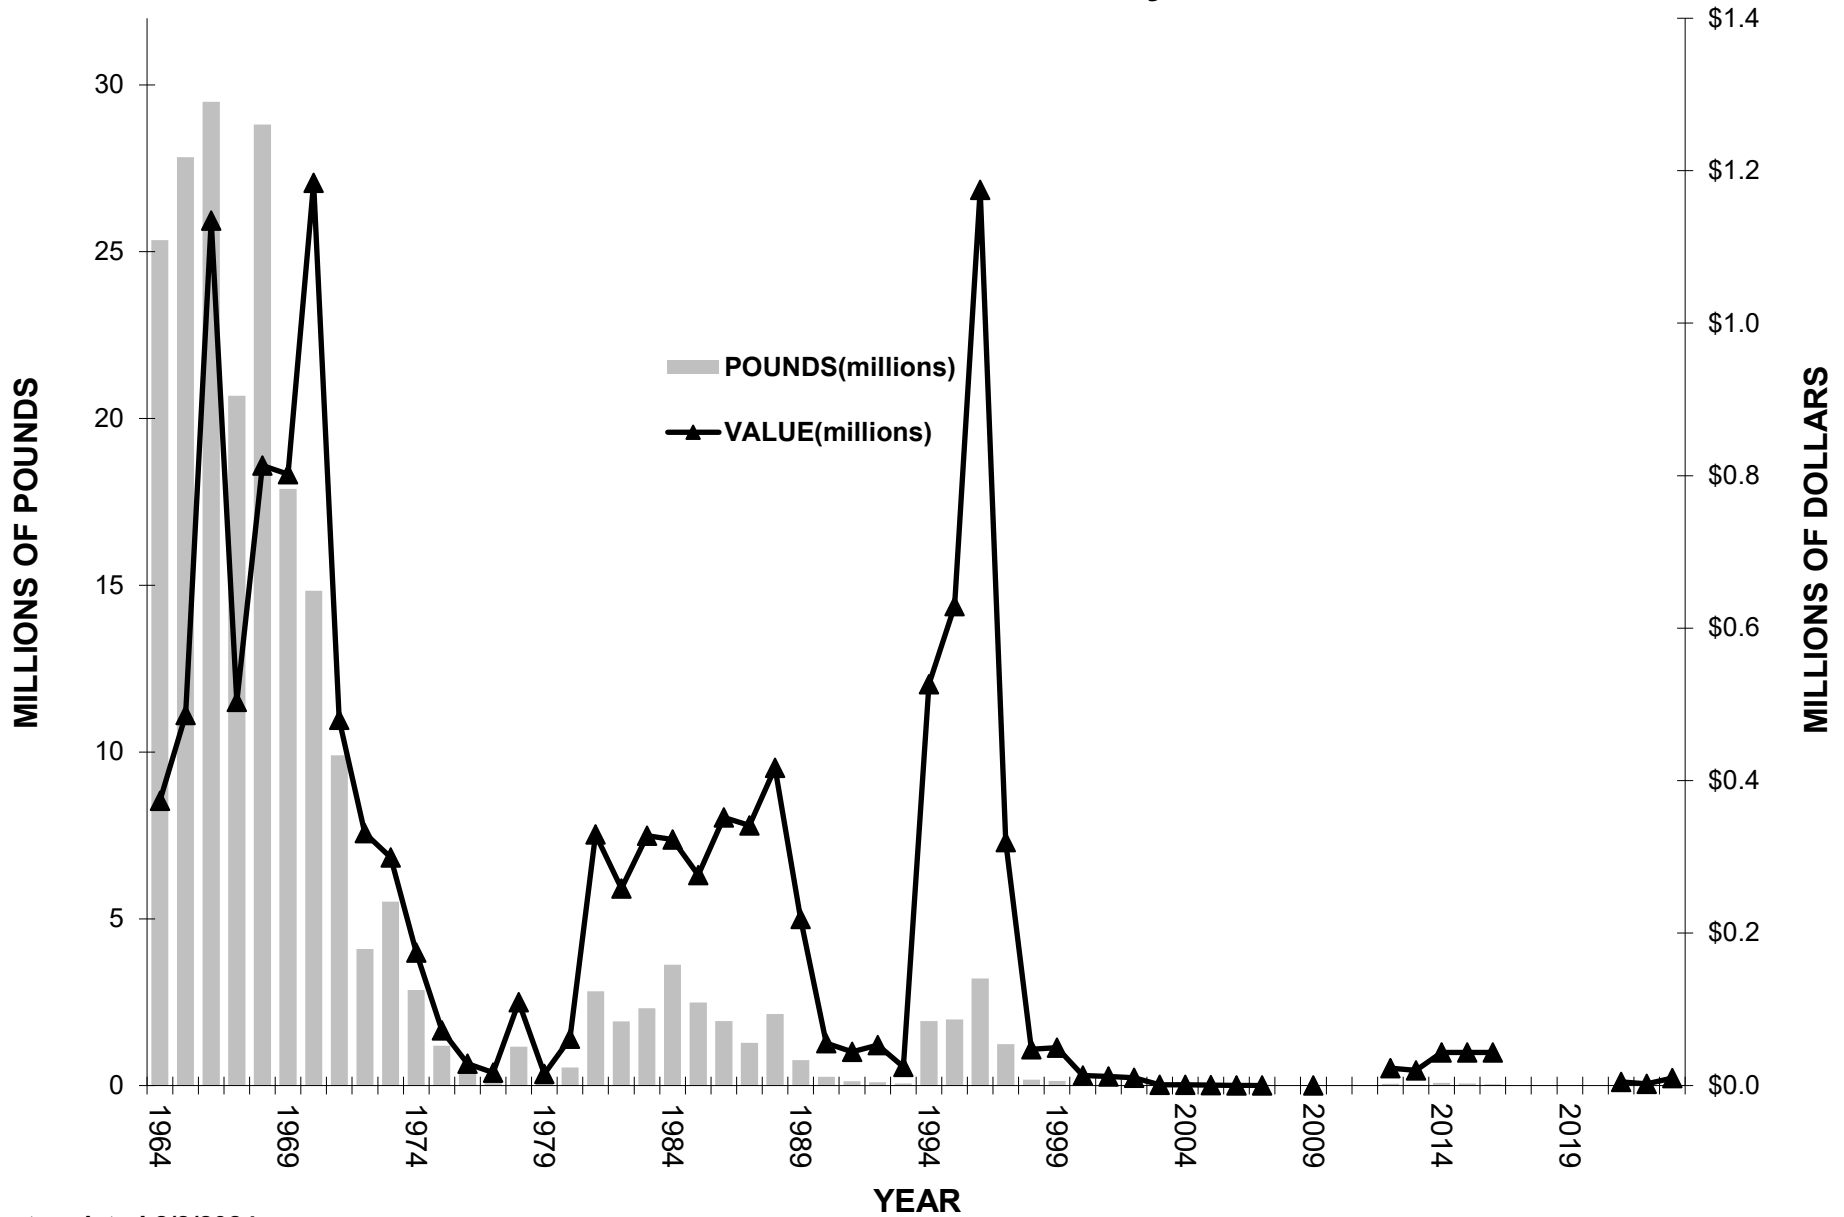

STATE OF MAINE SILVER HAKE (WHITING) LANDINGS *2023 Data Preliminary*

Last updated 2/8/2024