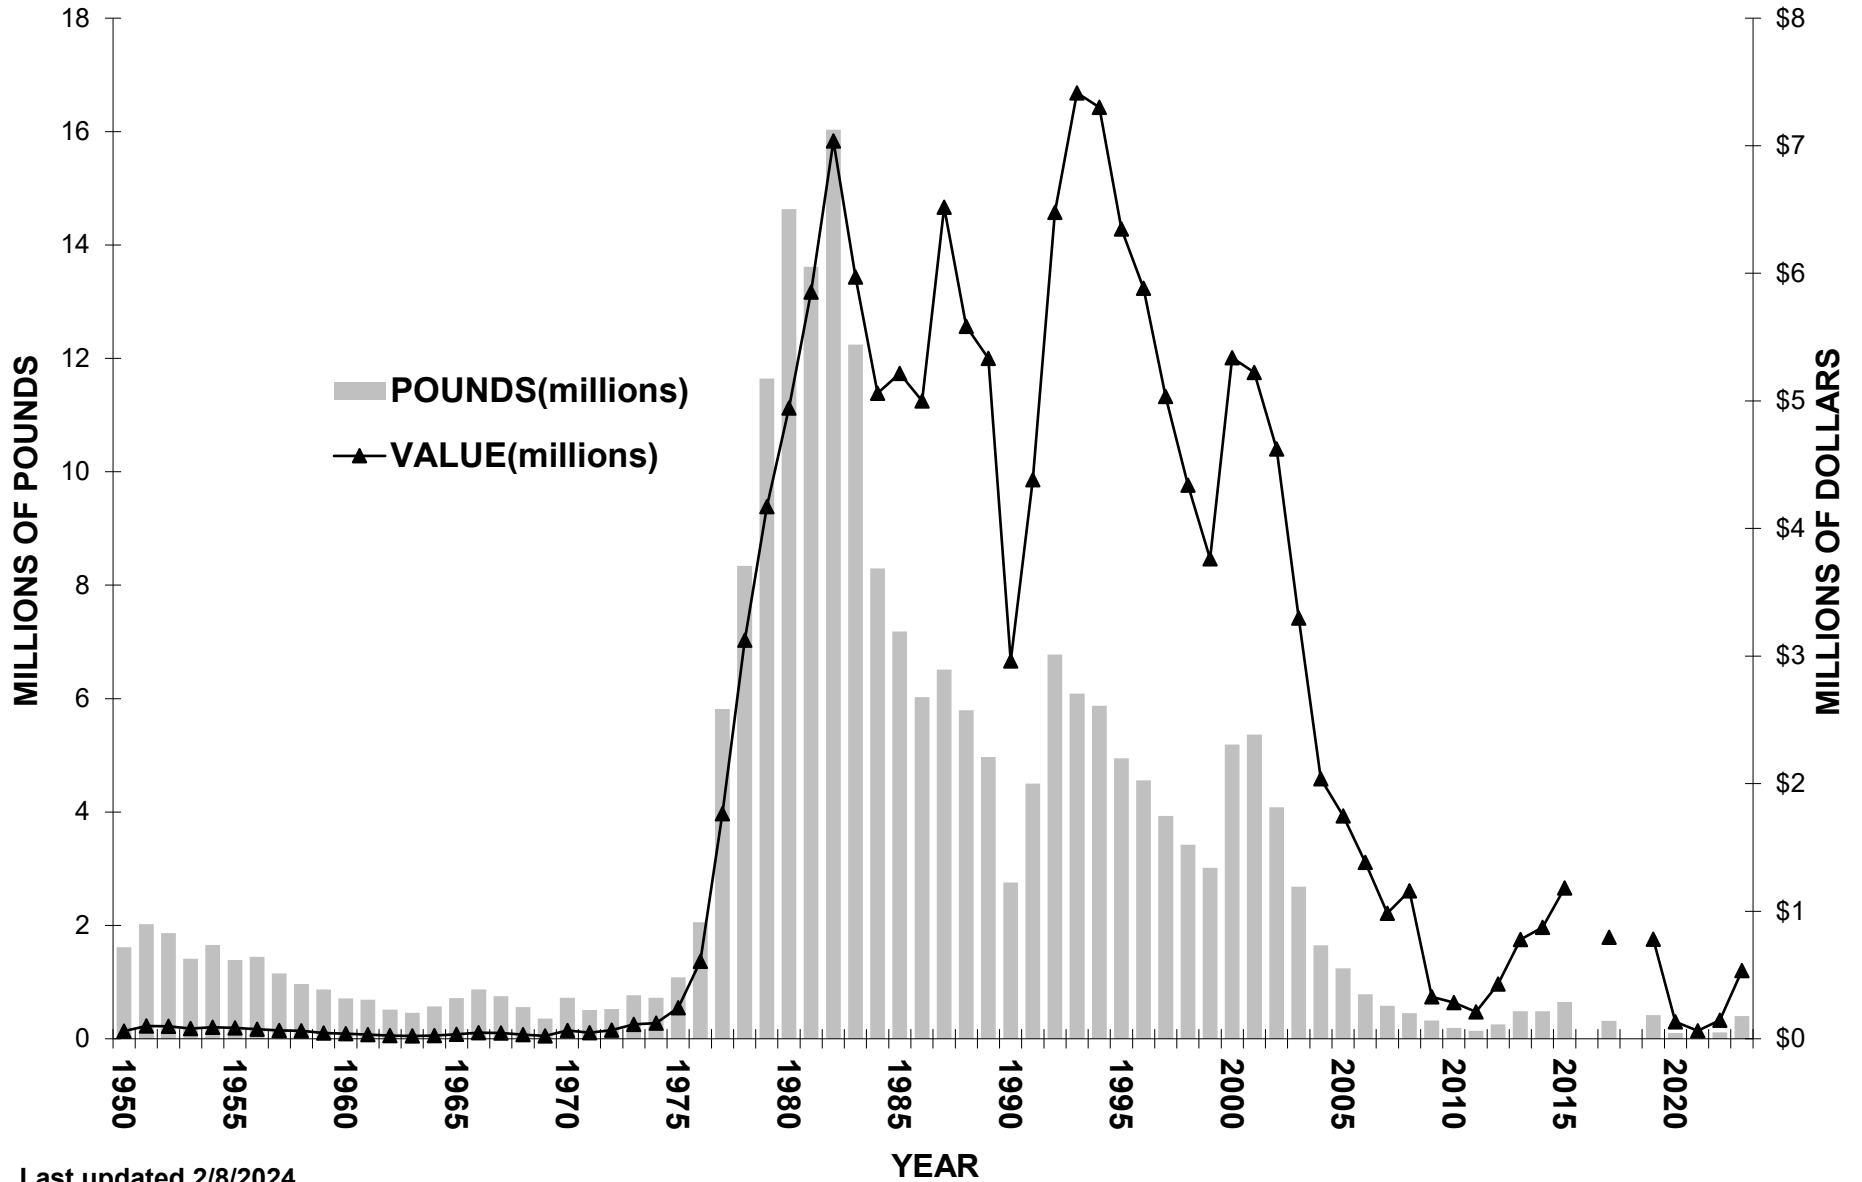

STATE OF MAINE AMERICAN PLAICE (DAB) LANDINGS

2023 Data Preliminary

Last updated 2/8/2024