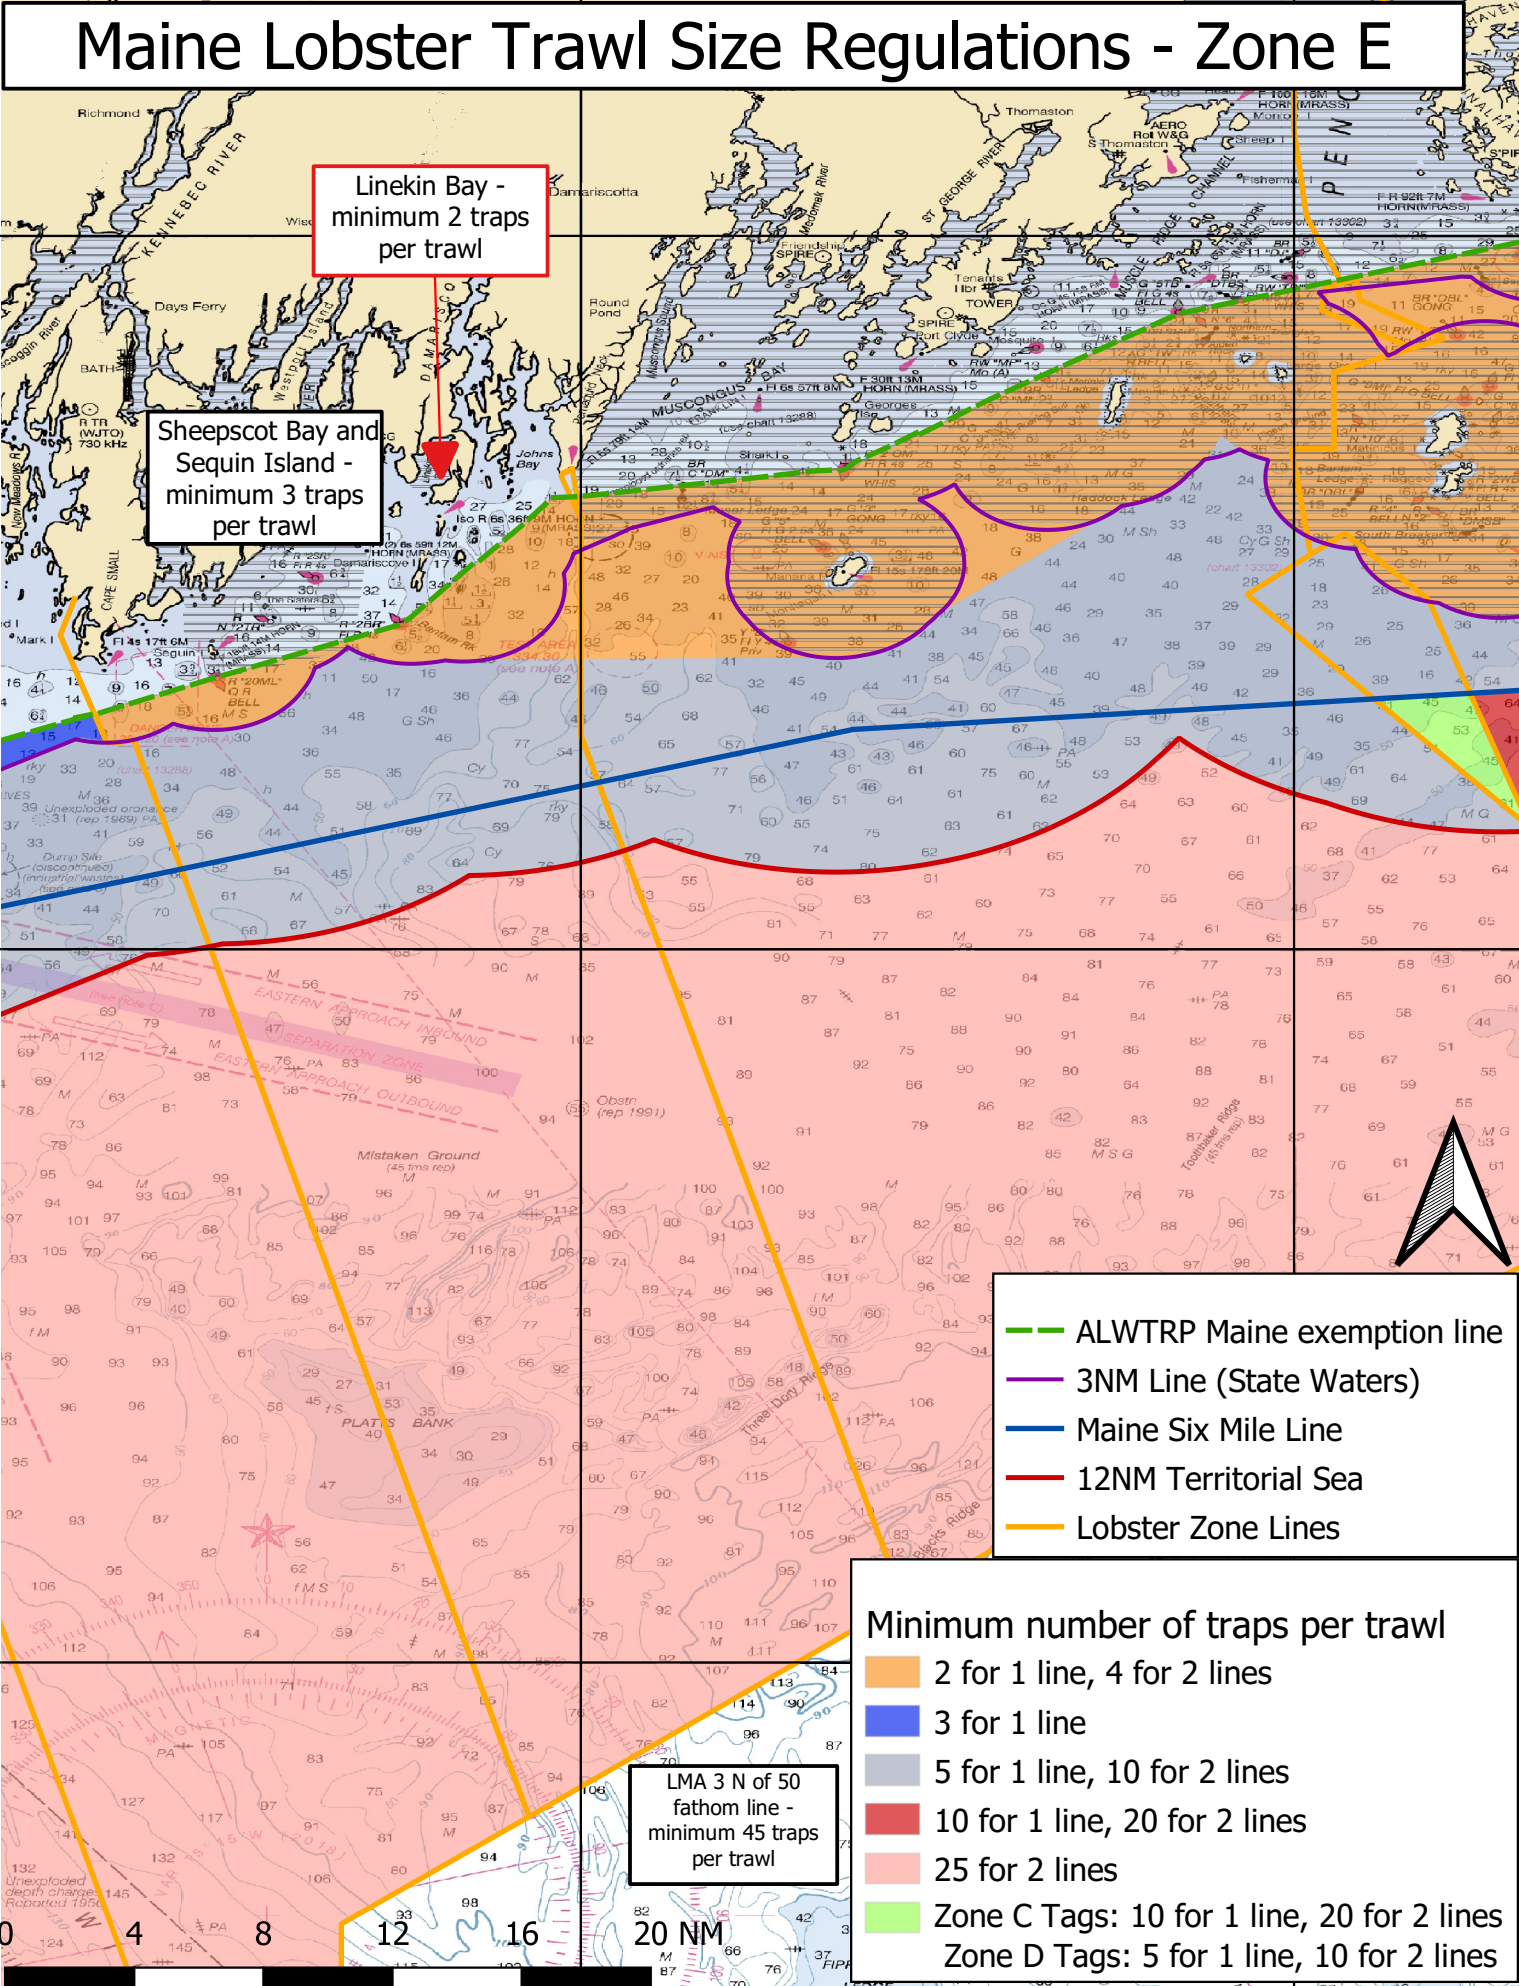

Maine Lobster Trawl Size Regulations - Zone E

44°0'N

44°0'N

Lineikin Bay -
minimum 2 traps
per trawl

Sheepscoot Bay and
Sequin Island -
minimum 3 traps
per trawl

43°30'N

43°30'N

43°0'N

43°0'N

- ALWTRP Maine exemption line
- 3NM Line (State Waters)
- Maine Six Mile Line
- 12NM Territorial Sea
- Lobster Zone Lines

- Minimum number of traps per trawl**
- 2 for 1 line, 4 for 2 lines
 - 3 for 1 line
 - 5 for 1 line, 10 for 2 lines
 - 10 for 1 line, 20 for 2 lines
 - 25 for 2 lines
 - Zone C Tags: 10 for 1 line, 20 for 2 lines
 - Zone D Tags: 5 for 1 line, 10 for 2 lines

LMA 3 N of 50
fathom line -
minimum 45 traps
per trawl