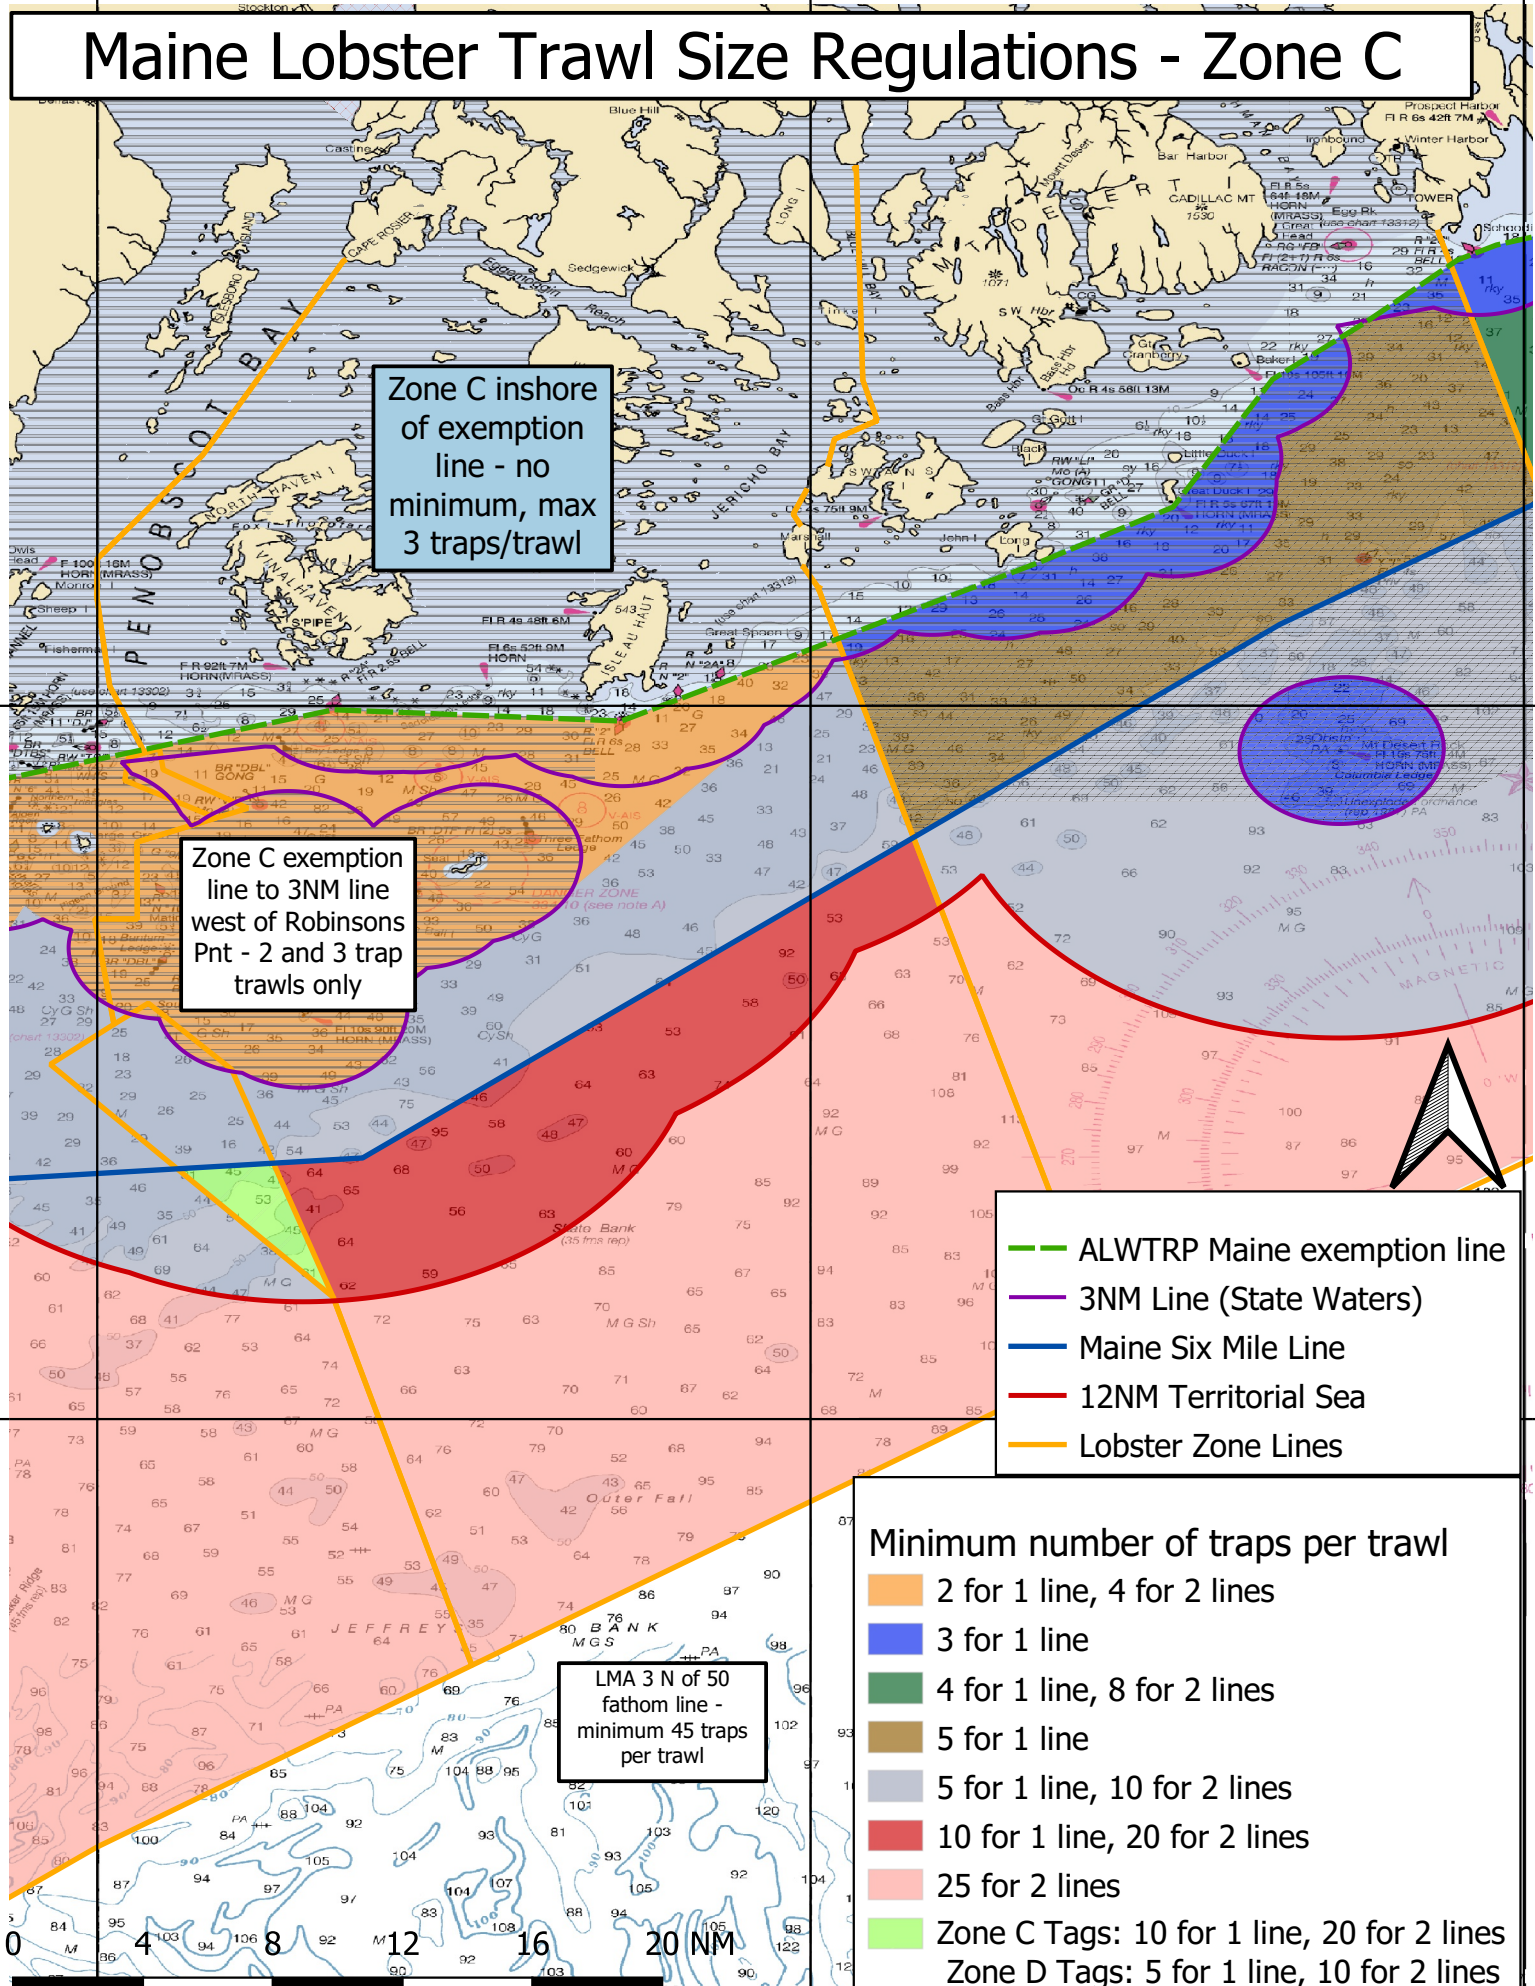

Maine Lobster Trawl Size Regulations - Zone C

Zone C inshore of exemption line - no minimum, max 3 traps/trawl

Zone C exemption line to 3NM line west of Robinsons Pnt - 2 and 3 trap trawls only

LMA 3 N of 50 fathom line - minimum 45 traps per trawl

- ALWTRP Maine exemption line
- 3NM Line (State Waters)
- Maine Six Mile Line
- 12NM Territorial Sea
- Lobster Zone Lines

- Minimum number of traps per trawl**
- 2 for 1 line, 4 for 2 lines
 - 3 for 1 line
 - 4 for 1 line, 8 for 2 lines
 - 5 for 1 line
 - 5 for 1 line, 10 for 2 lines
 - 10 for 1 line, 20 for 2 lines
 - 25 for 2 lines
 - Zone C Tags: 10 for 1 line, 20 for 2 lines
Zone D Tags: 5 for 1 line, 10 for 2 lines

44°0'N

44°0'N

43°30'N

43°30'N