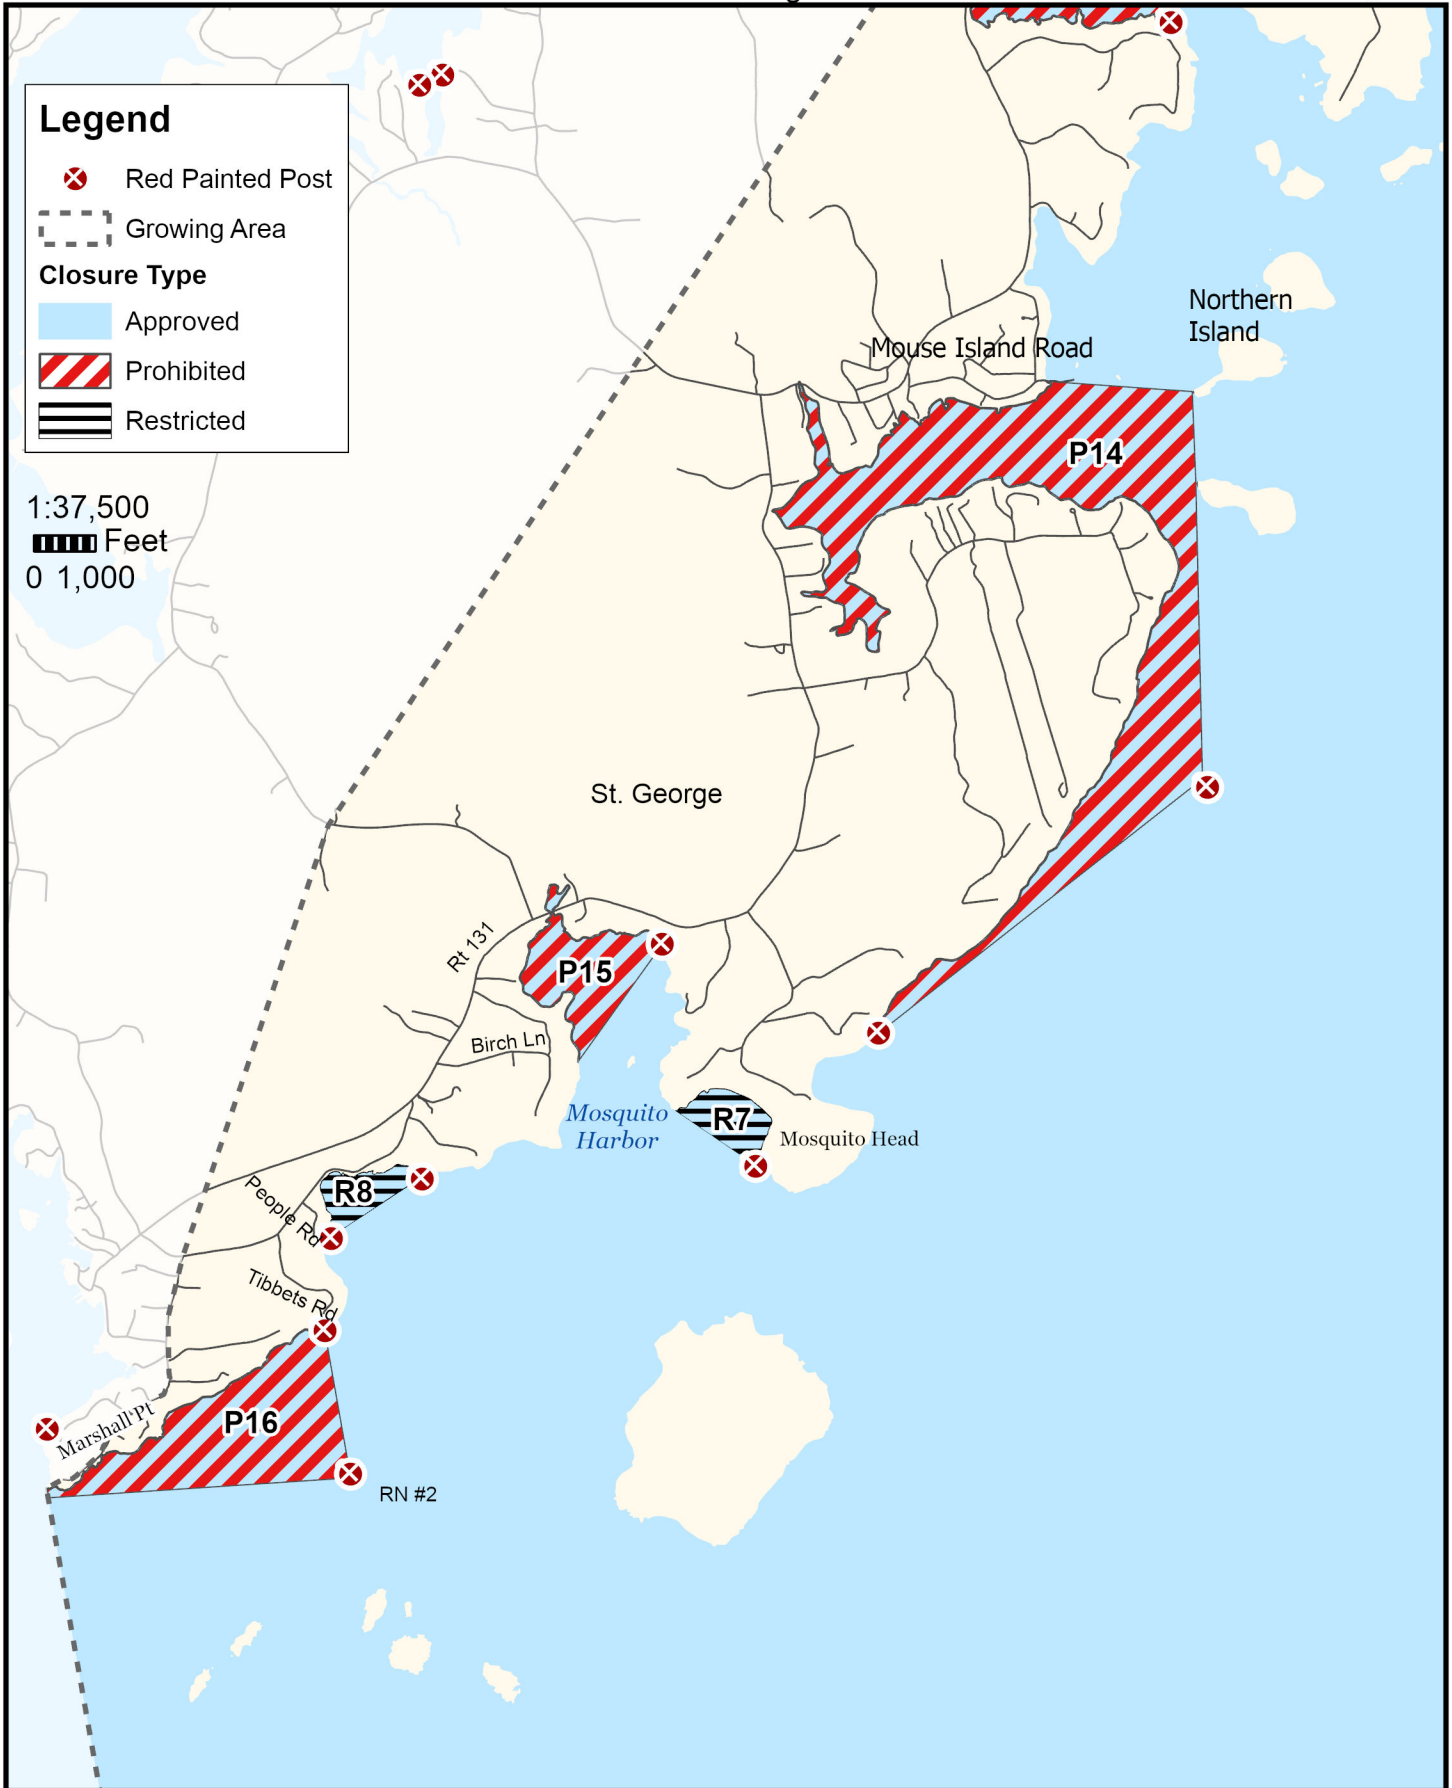

Maine Department of Marine Resources

Growing Area WV, Insets A - C

August 3, 2023

Owls Head, South Thomaston, Saint George

This map is provided as a courtesy. Read the provided legal notice for closure details. Closures are not shown outside of the designated growing area. Maritime navigational aids are for reference only and are not suitable for maritime navigation.

Maine Department of Marine Resources

Growing Area WV, Inset A

August 3, 2023

South Thomaston, Owls Head

This map is provided as a courtesy. Read the provided legal notice for closure details. Closures are not shown outside of the designated growing area. Maritime navigational aids are for reference only and are not suitable for maritime navigation.

Maine Department of Marine Resources

Growing Area WV, Insets B

August 3, 2023

South Thomaston, Owls Head, Saint George

This map is provided as a courtesy. Read the provided legal notice for closure details. Closures are not shown outside of the designated growing area. Maritime navigational aids are for reference only and are not suitable for maritime navigation.

Maine Department of Marine Resources

Growing Area WV, Inset C

August 3, 2023

Saint George

This map is provided as a courtesy. Read the provided legal notice for closure details. Closures are not shown outside of the designated growing area. Maritime navigational aids are for reference only and are not suitable for maritime navigation.