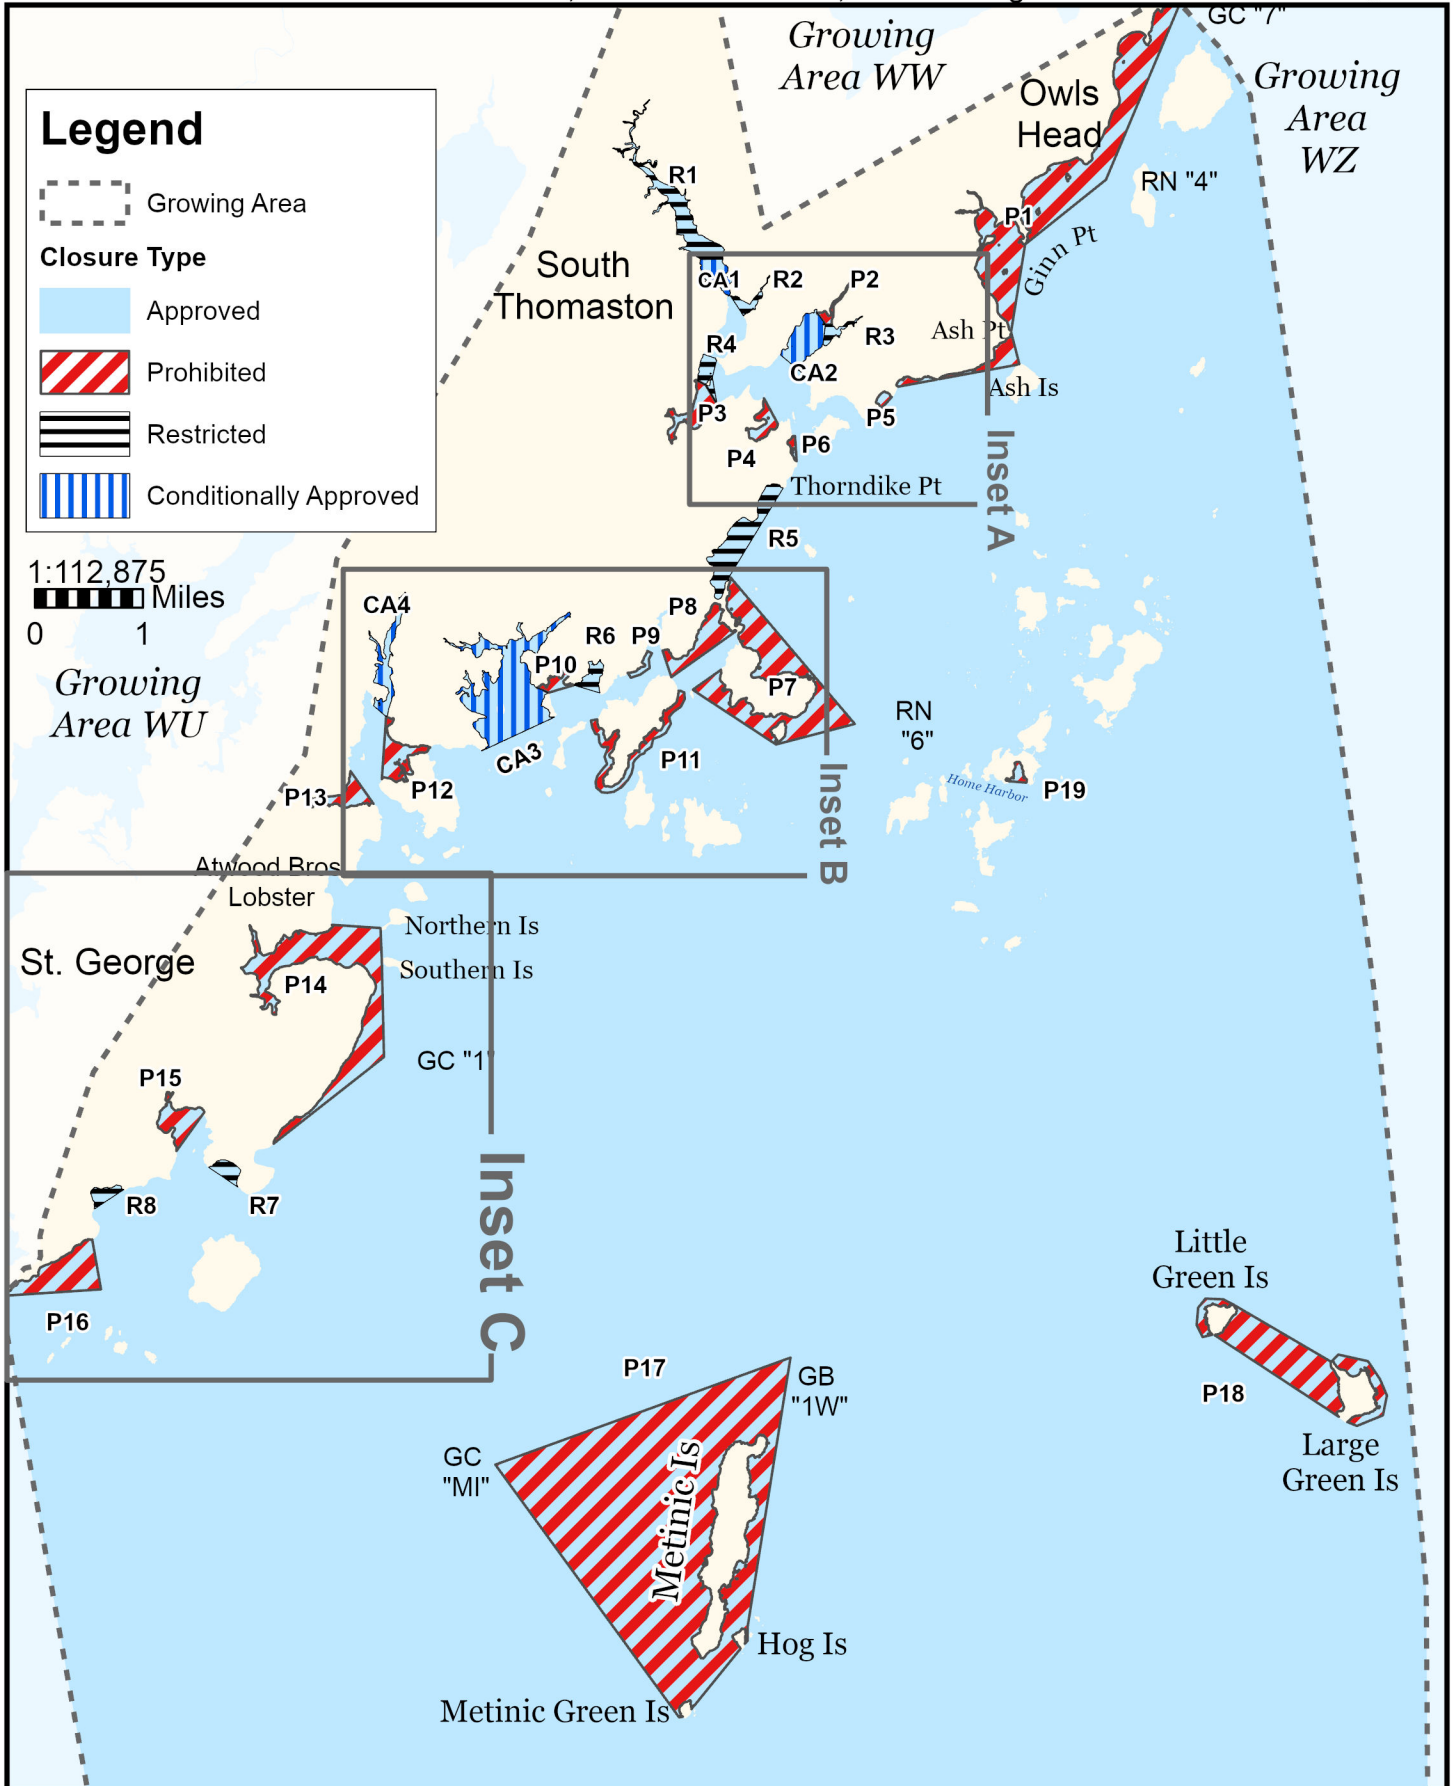

Maine Department of Marine Resources

Growing Area WV, Insets A - C

August 3, 2023

Owls Head, South Thomaston, Saint George

This map is provided as a courtesy. Read the provided legal notice for closure details. Closures are not shown outside of the designated growing area. Maritime navigational aids are for reference only and are not suitable for maritime navigation.

Maine Department of Marine Resources

Growing Area WV, Inset A

August 3, 2023

South Thomaston, Owls Head

This map is provided as a courtesy. Read the provided legal notice for closure details. Closures are not shown outside of the designated growing area. Maritime navigational aids are for reference only and are not suitable for maritime navigation.

Maine Department of Marine Resources

Growing Area WV, Insets B

August 3, 2023

South Thomaston, Owls Head, Saint George

This map is provided as a courtesy. Read the provided legal notice for closure details. Closures are not shown outside of the designated growing area. Maritime navigational aids are for reference only and are not suitable for maritime navigation.

Maine Department of Marine Resources

Growing Area WV, Inset C

August 3, 2023

Saint George

This map is provided as a courtesy. Read the provided legal notice for closure details. Closures are not shown outside of the designated growing area. Maritime navigational aids are for reference only and are not suitable for maritime navigation.