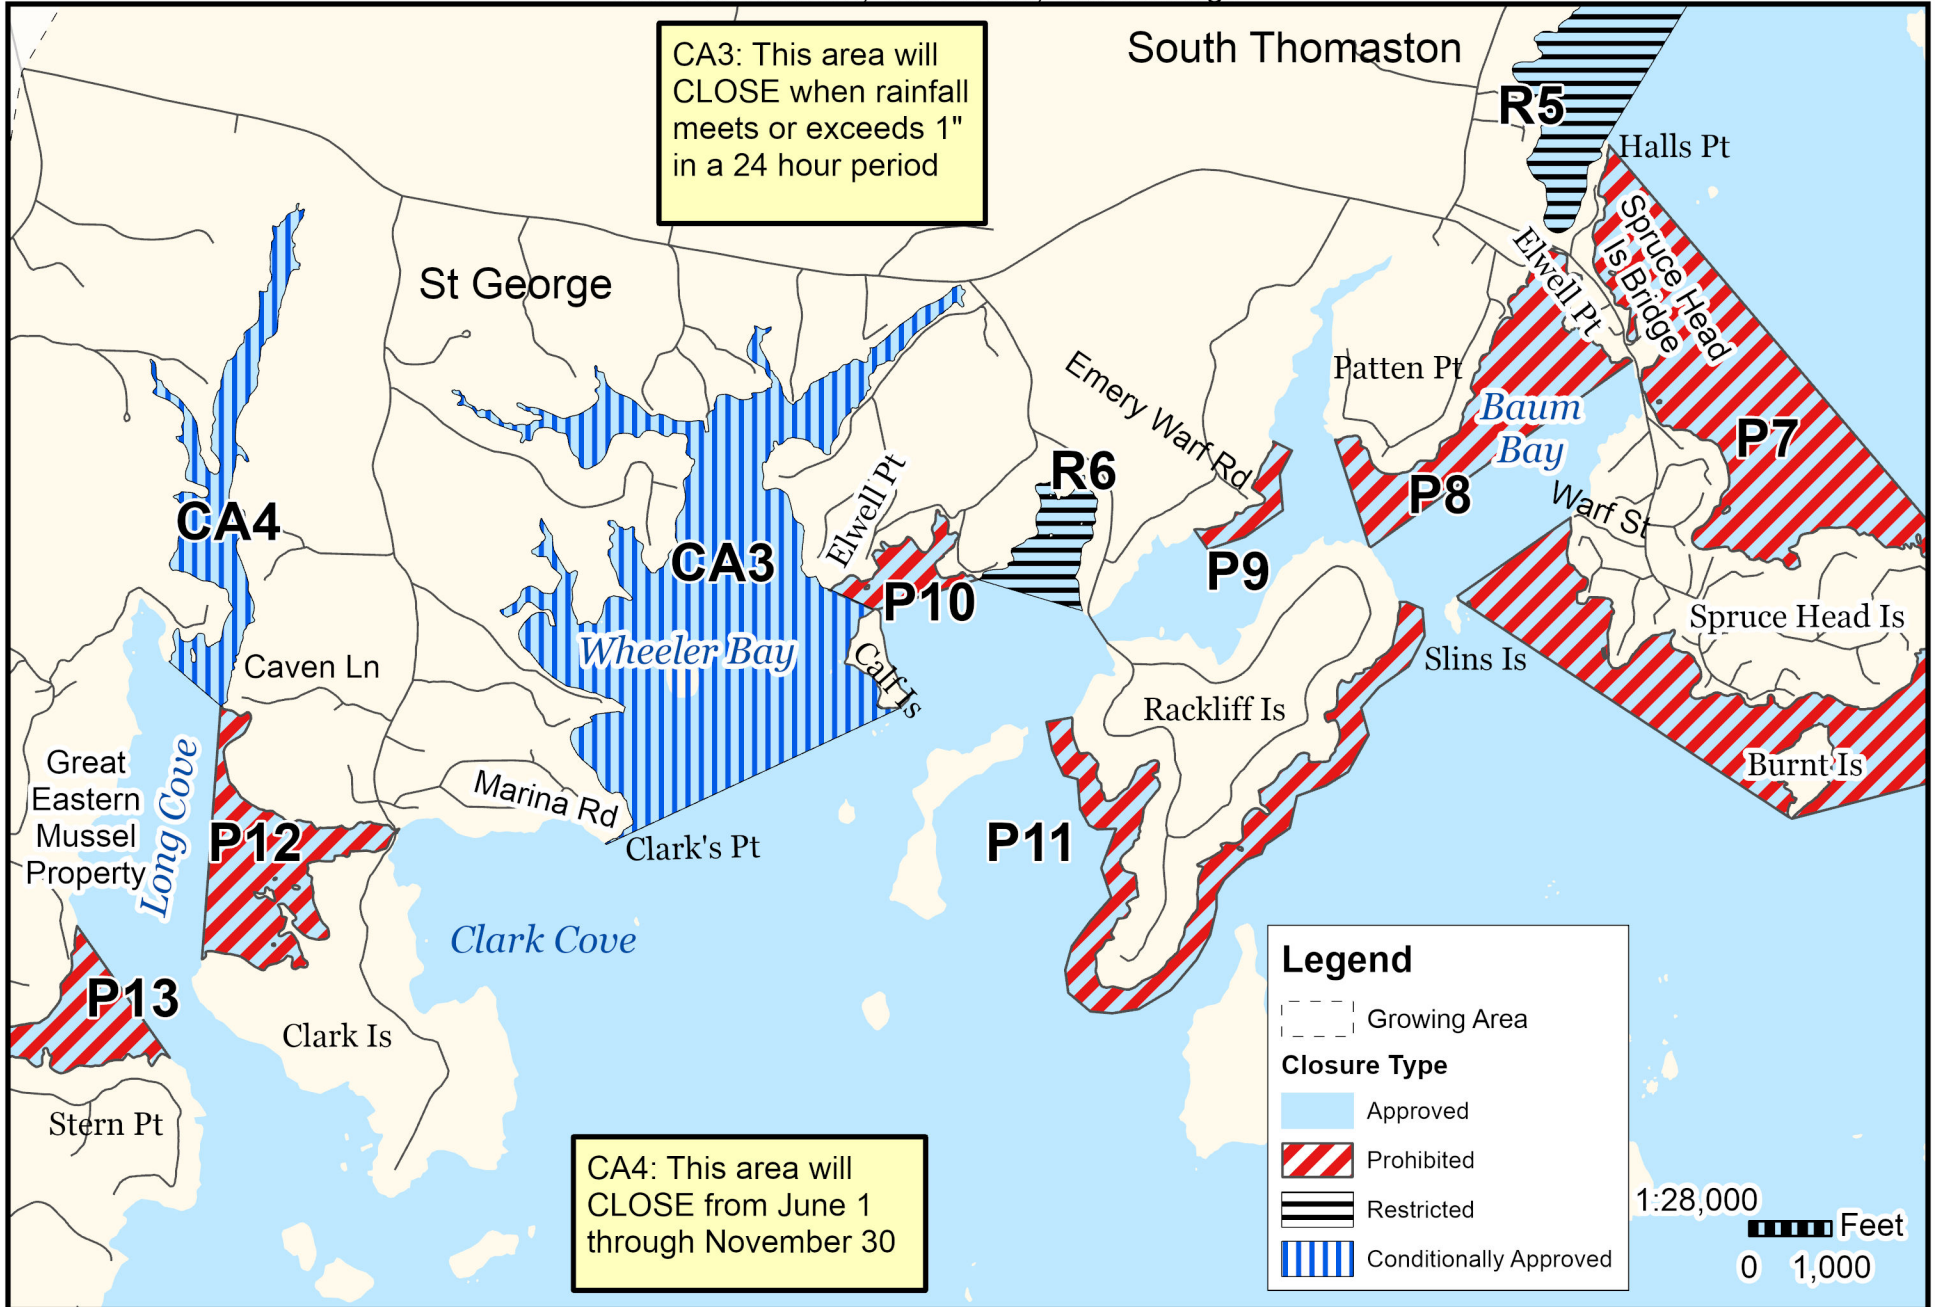

Maine Department of Marine Resources

Growing Area WV, Insets A - C

August 3, 2023

Owls Head, South Thomaston, Saint George

This map is provided as a courtesy. Read the provided legal notice for closure details. Closures are not shown outside of the designated growing area. Maritime navigational aids are for reference only and are not suitable for maritime navigation.

Maine Department of Marine Resources

Growing Area WV, Inset A

August 3, 2023

South Thomaston, Owls Head

This map is provided as a courtesy. Read the provided legal notice for closure details. Closures are not shown outside of the designated growing area. Maritime navigational aids are for reference only and are not suitable for maritime navigation.

Maine Department of Marine Resources

Growing Area WV, Insets B

August 3, 2023

South Thomaston, Owls Head, Saint George

This map is provided as a courtesy. Read the provided legal notice for closure details. Closures are not shown outside of the designated growing area. Maritime navigational aids are for reference only and are not suitable for maritime navigation.

Maine Department of Marine Resources

Growing Area WV, Inset C

August 3, 2023

Saint George

This map is provided as a courtesy. Read the provided legal notice for closure details. Closures are not shown outside of the designated growing area. Maritime navigational aids are for reference only and are not suitable for maritime navigation.