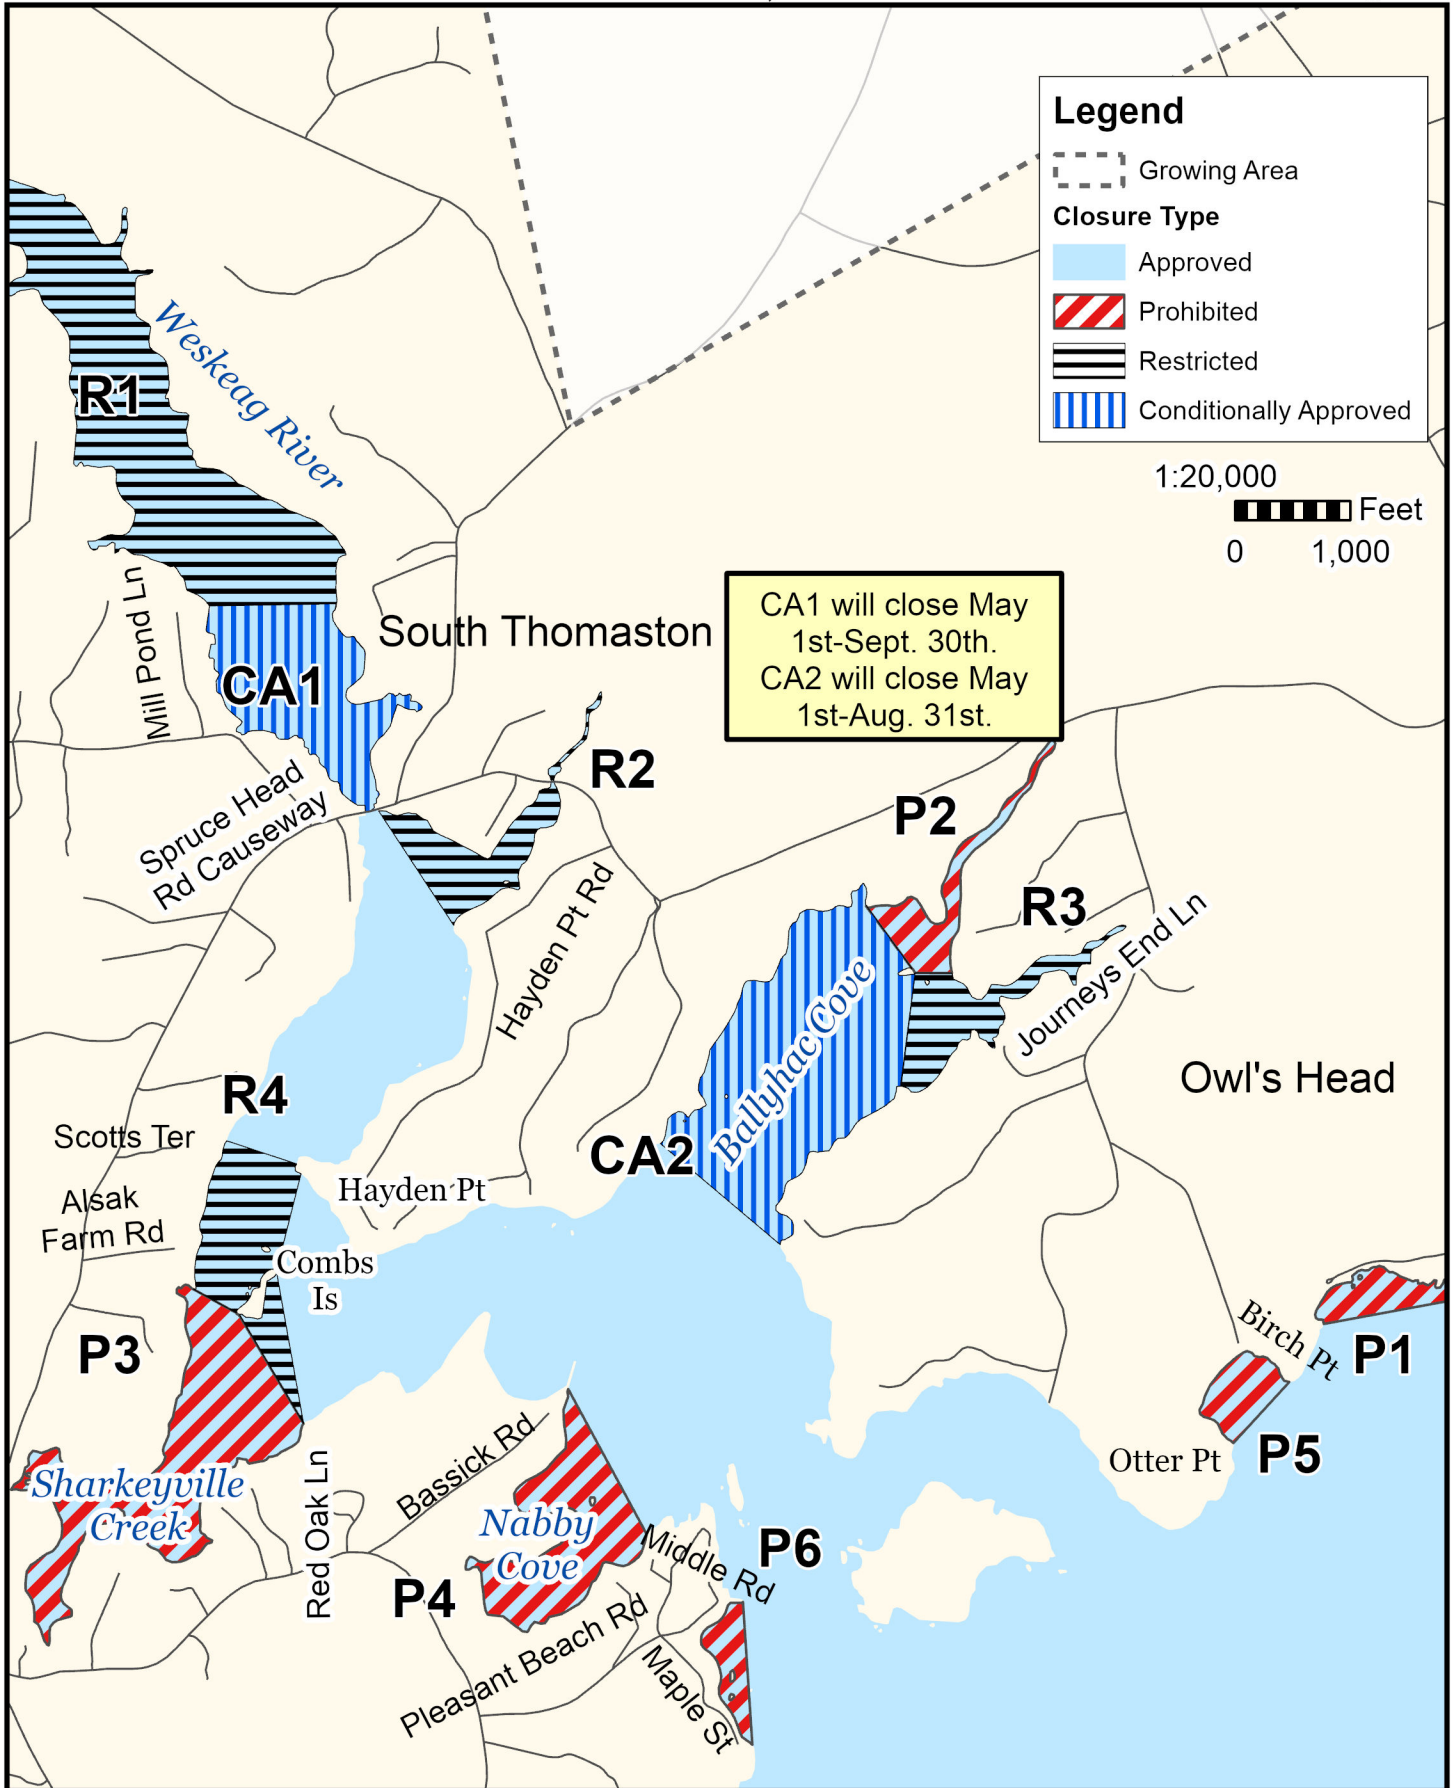

Maine Department of Marine Resources

Growing Area WV, Insets A - C

August 3, 2023

Owls Head, South Thomaston, Saint George

This map is provided as a courtesy. Read the provided legal notice for closure details. Closures are not shown outside of the designated growing area. Maritime navigational aids are for reference only and are not suitable for maritime navigation.

Maine Department of Marine Resources

Growing Area WV, Inset A

August 3, 2023

South Thomaston, Owls Head

This map is provided as a courtesy. Read the provided legal notice for closure details. Closures are not shown outside of the designated growing area. Maritime navigational aids are for reference only and are not suitable for maritime navigation.

Maine Department of Marine Resources

Growing Area WV, Insets B

August 3, 2023

South Thomaston, Owls Head, Saint George

This map is provided as a courtesy. Read the provided legal notice for closure details. Closures are not shown outside of the designated growing area. Maritime navigational aids are for reference only and are not suitable for maritime navigation.

Maine Department of Marine Resources

Growing Area WV, Inset C

August 3, 2023

Saint George

This map is provided as a courtesy. Read the provided legal notice for closure details. Closures are not shown outside of the designated growing area. Maritime navigational aids are for reference only and are not suitable for maritime navigation.