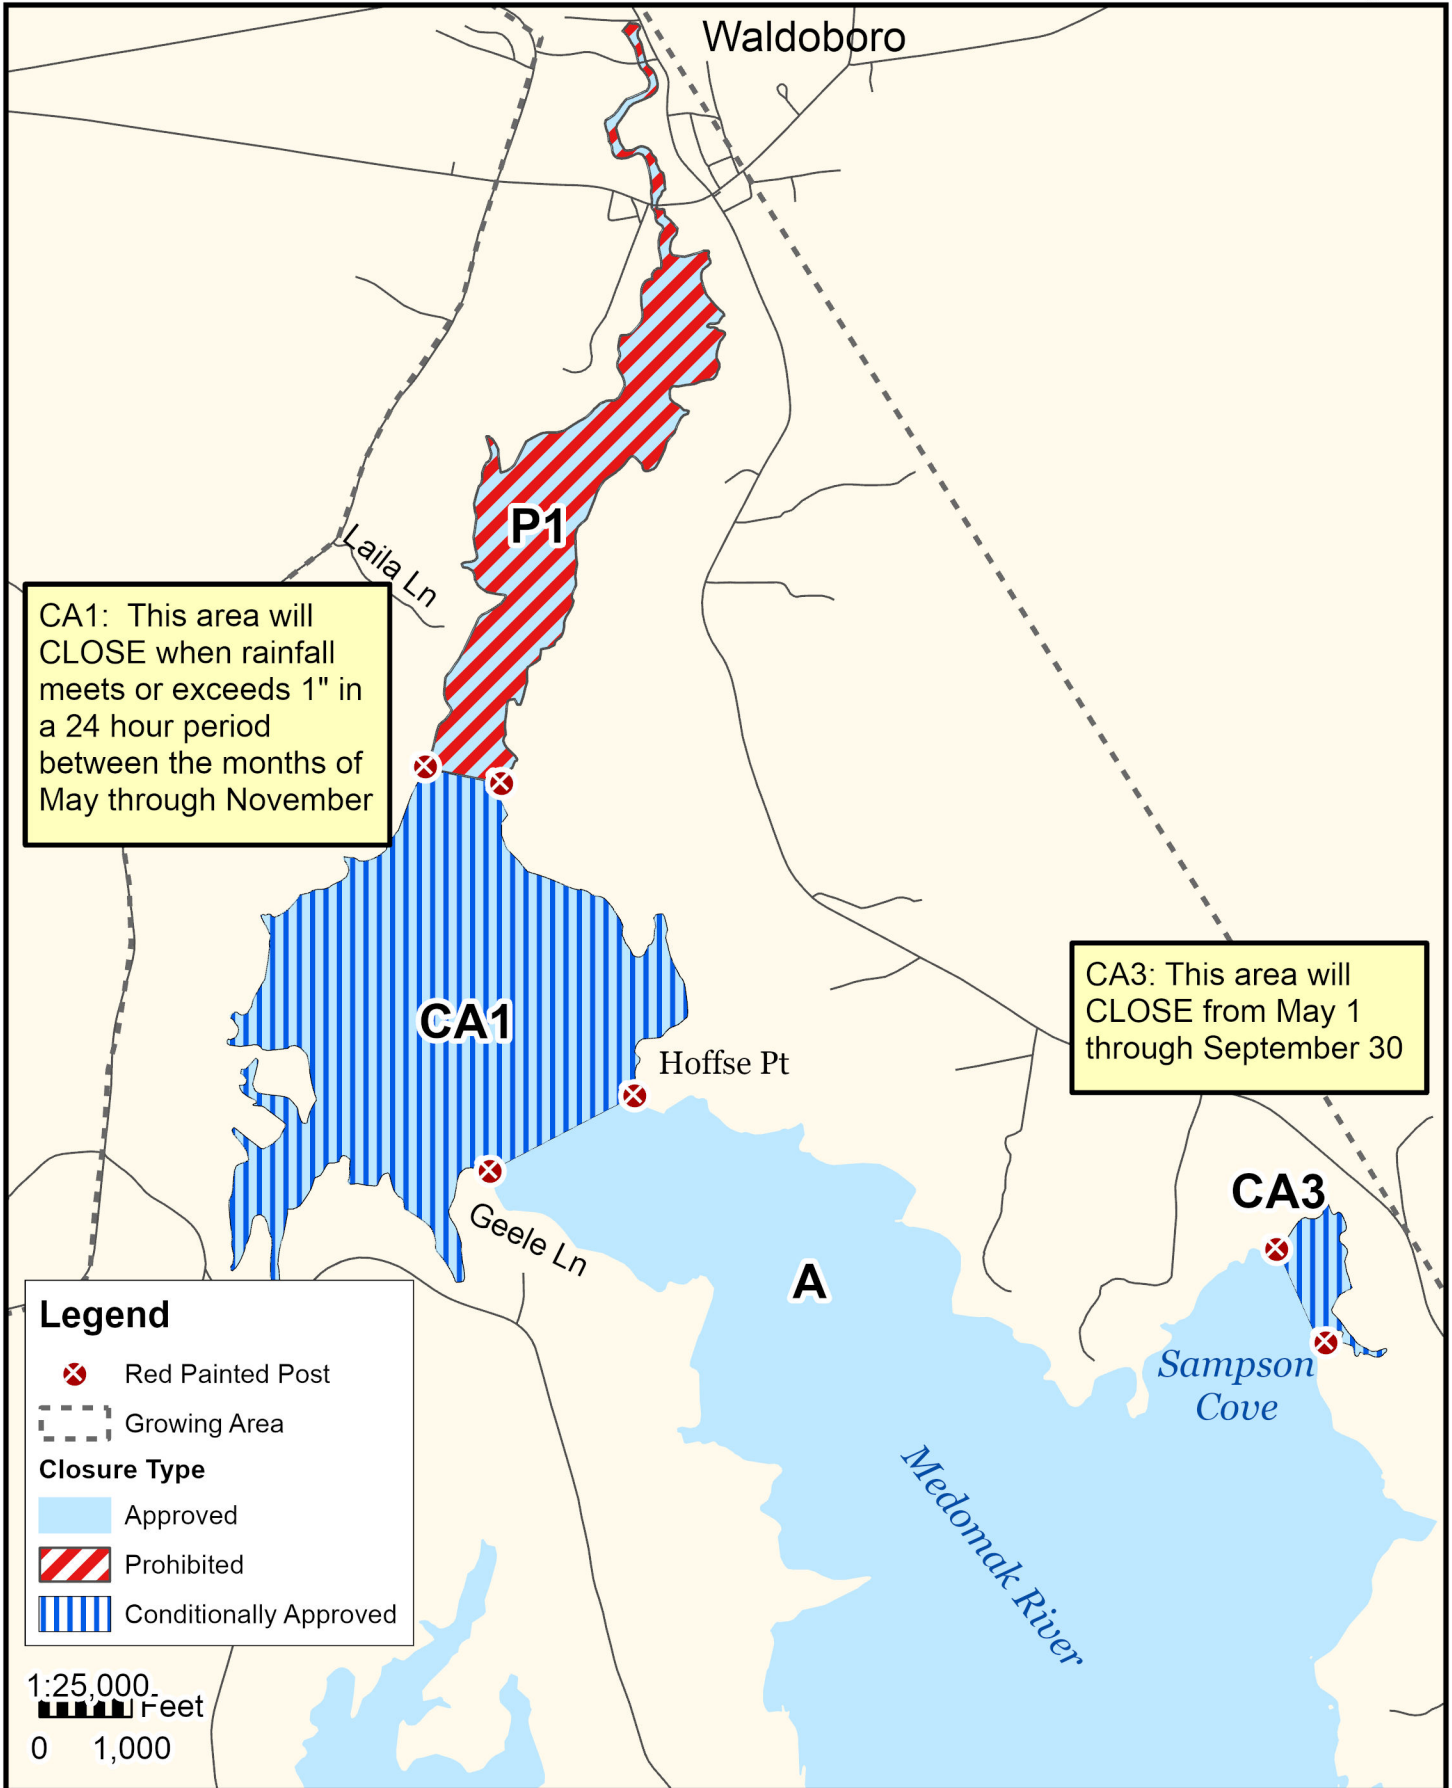

Maine Department of Marine Resources

Growing Area WS, Insets A - C Bremen, Waldoboro, Friendship, Bristol

August 8, 2023

This map is provided as a courtesy. Read the provided legal notice for closure details. Closures are not shown outside of the designated growing area. Maritime navigational aids are for reference only and are not suitable for maritime navigation.

Maine Department of Marine Resources

Growing Area WS, Insets A

Waldoboro

August 8, 2023

This map is provided as a courtesy. Read the provided legal notice for closure details. Closures are not shown outside of the designated growing area. Maritime navigational aids are for reference only and are not suitable for maritime navigation.

Maine Department of Marine Resources

Growing Area WS, Inset B

Bremen, Friendship, Waldoboro

August 8, 2023

1:42,188

0 1,000 Yards

Legend

Closure Type

- Approved
- Prohibited
- Conditionally Approved

CA2: This area will CLOSE when rainfall meets or exceeds 1" in a 24 hour period

CA4: This area will close May 1st to Oct 31st

This map is provided as a courtesy. Read the provided legal notice for closure details. Closures are not shown outside of the designated growing area. Maritime navigational aids are for reference only and are not suitable for maritime navigation.