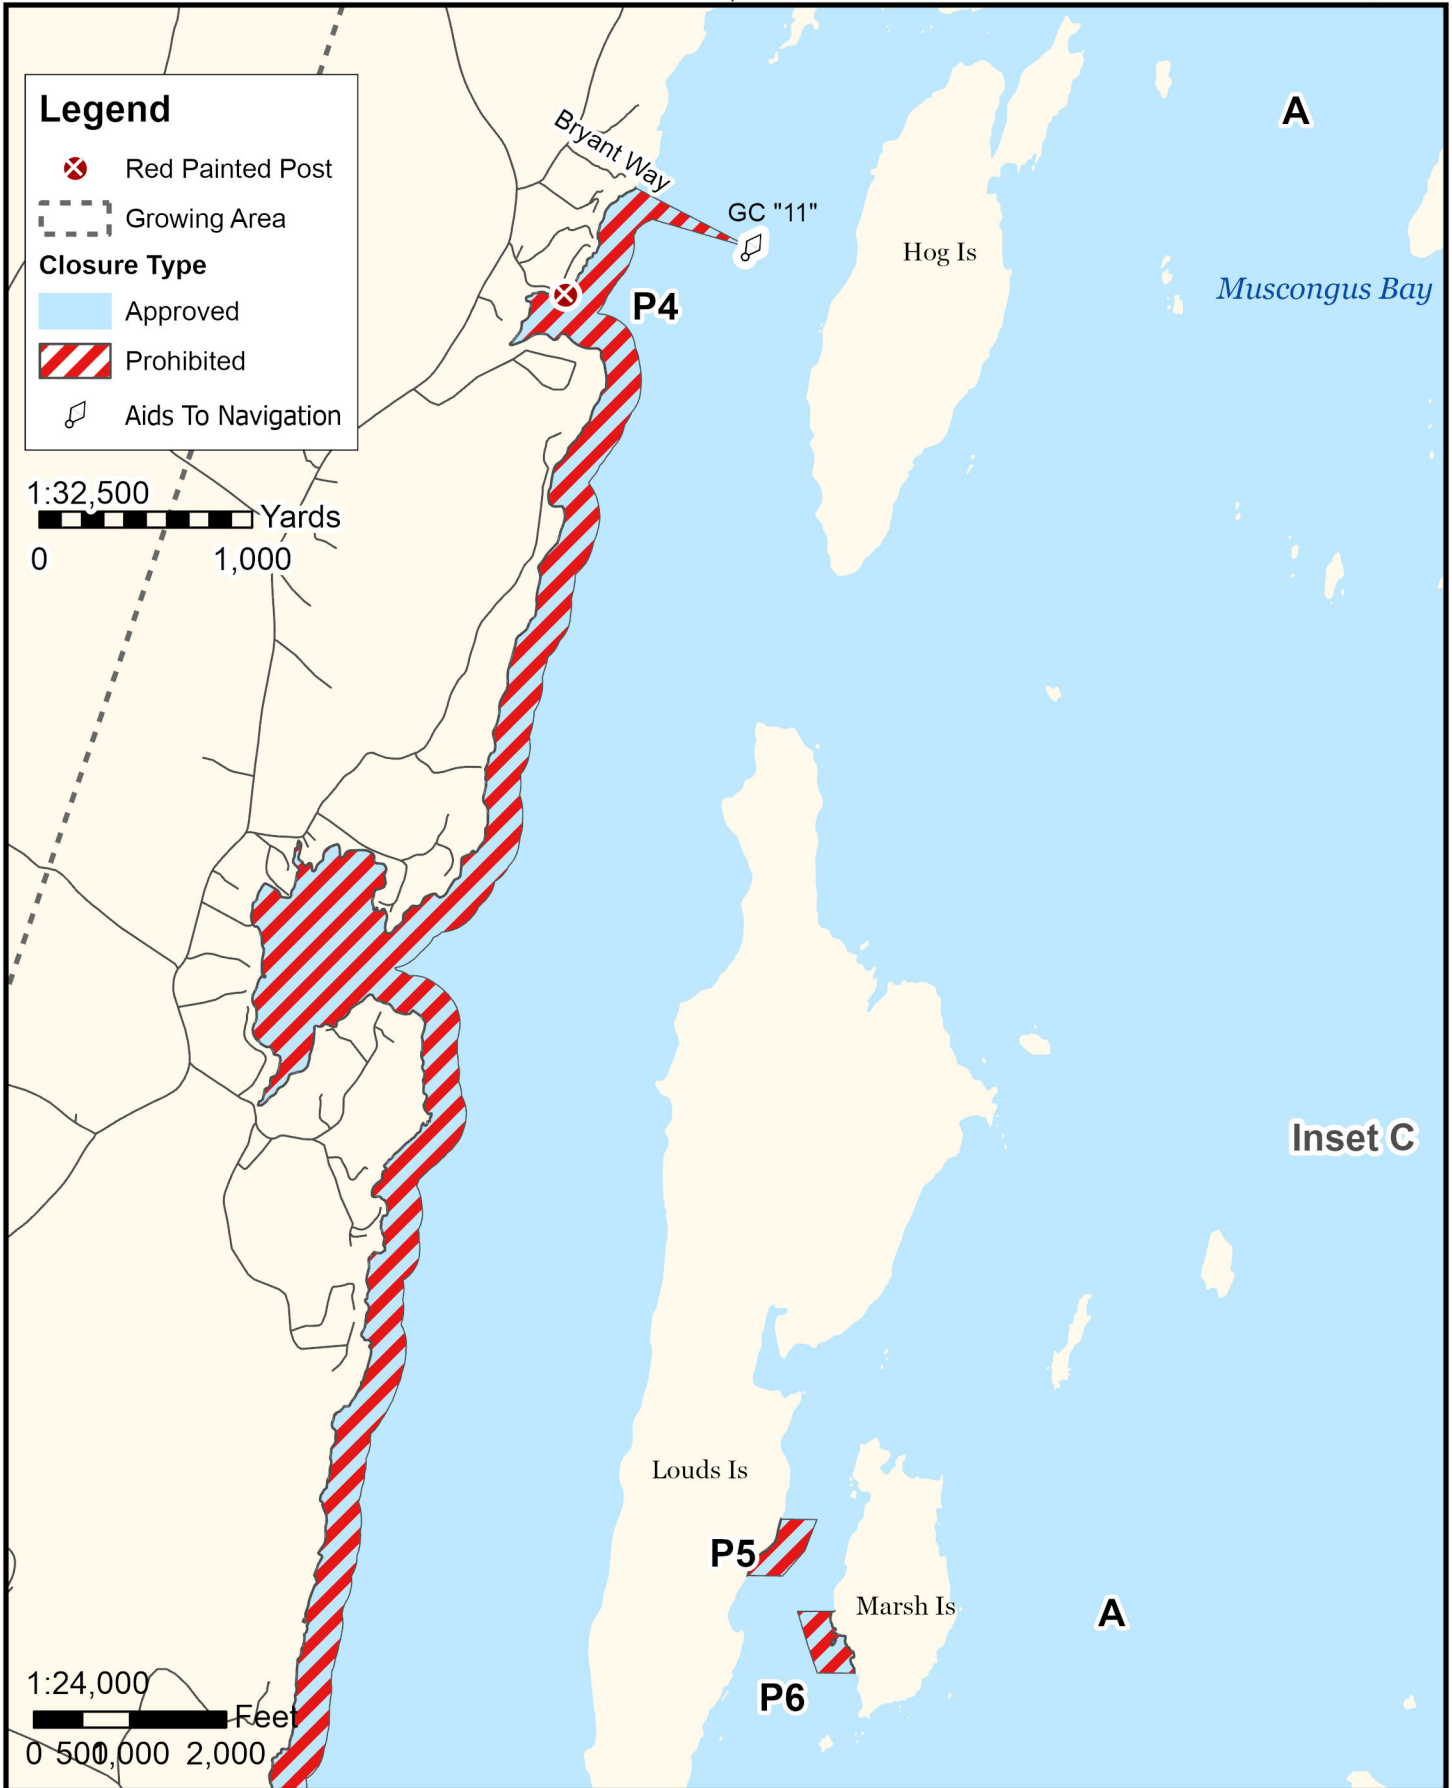

Maine Department of Marine Resources

Growing Area WS, Insets A - C Bremen, Waldoboro, Friendship, Bristol

August 8, 2023

This map is provided as a courtesy. Read the provided legal notice for closure details. Closures are not shown outside of the designated growing area. Maritime navigational aids are for reference only and are not suitable for maritime navigation.

Maine Department of Marine Resources

Growing Area WS, Inset B

Bremen, Friendship, Waldoboro

August 8, 2023

1:42,188

0 1,000 Yards

Legend

Closure Type

- Approved
- Prohibited
- Conditionally Approved

CA2: This area will CLOSE when rainfall meets or exceeds 1" in a 24 hour period

CA4: This area will close May 1st to Oct 31st

This map is provided as a courtesy. Read the provided legal notice for closure details. Closures are not shown outside of the designated growing area. Maritime navigational aids are for reference only and are not suitable for maritime navigation.

Maine Department of Marine Resources

Growing Area WS, Inset C

Bremen, Bristol

August 8, 2023

This map is provided as a courtesy. Read the provided legal notice for closure details. Closures are not shown outside of the designated growing area. Maritime navigational aids are for reference only and are not suitable for maritime navigation.