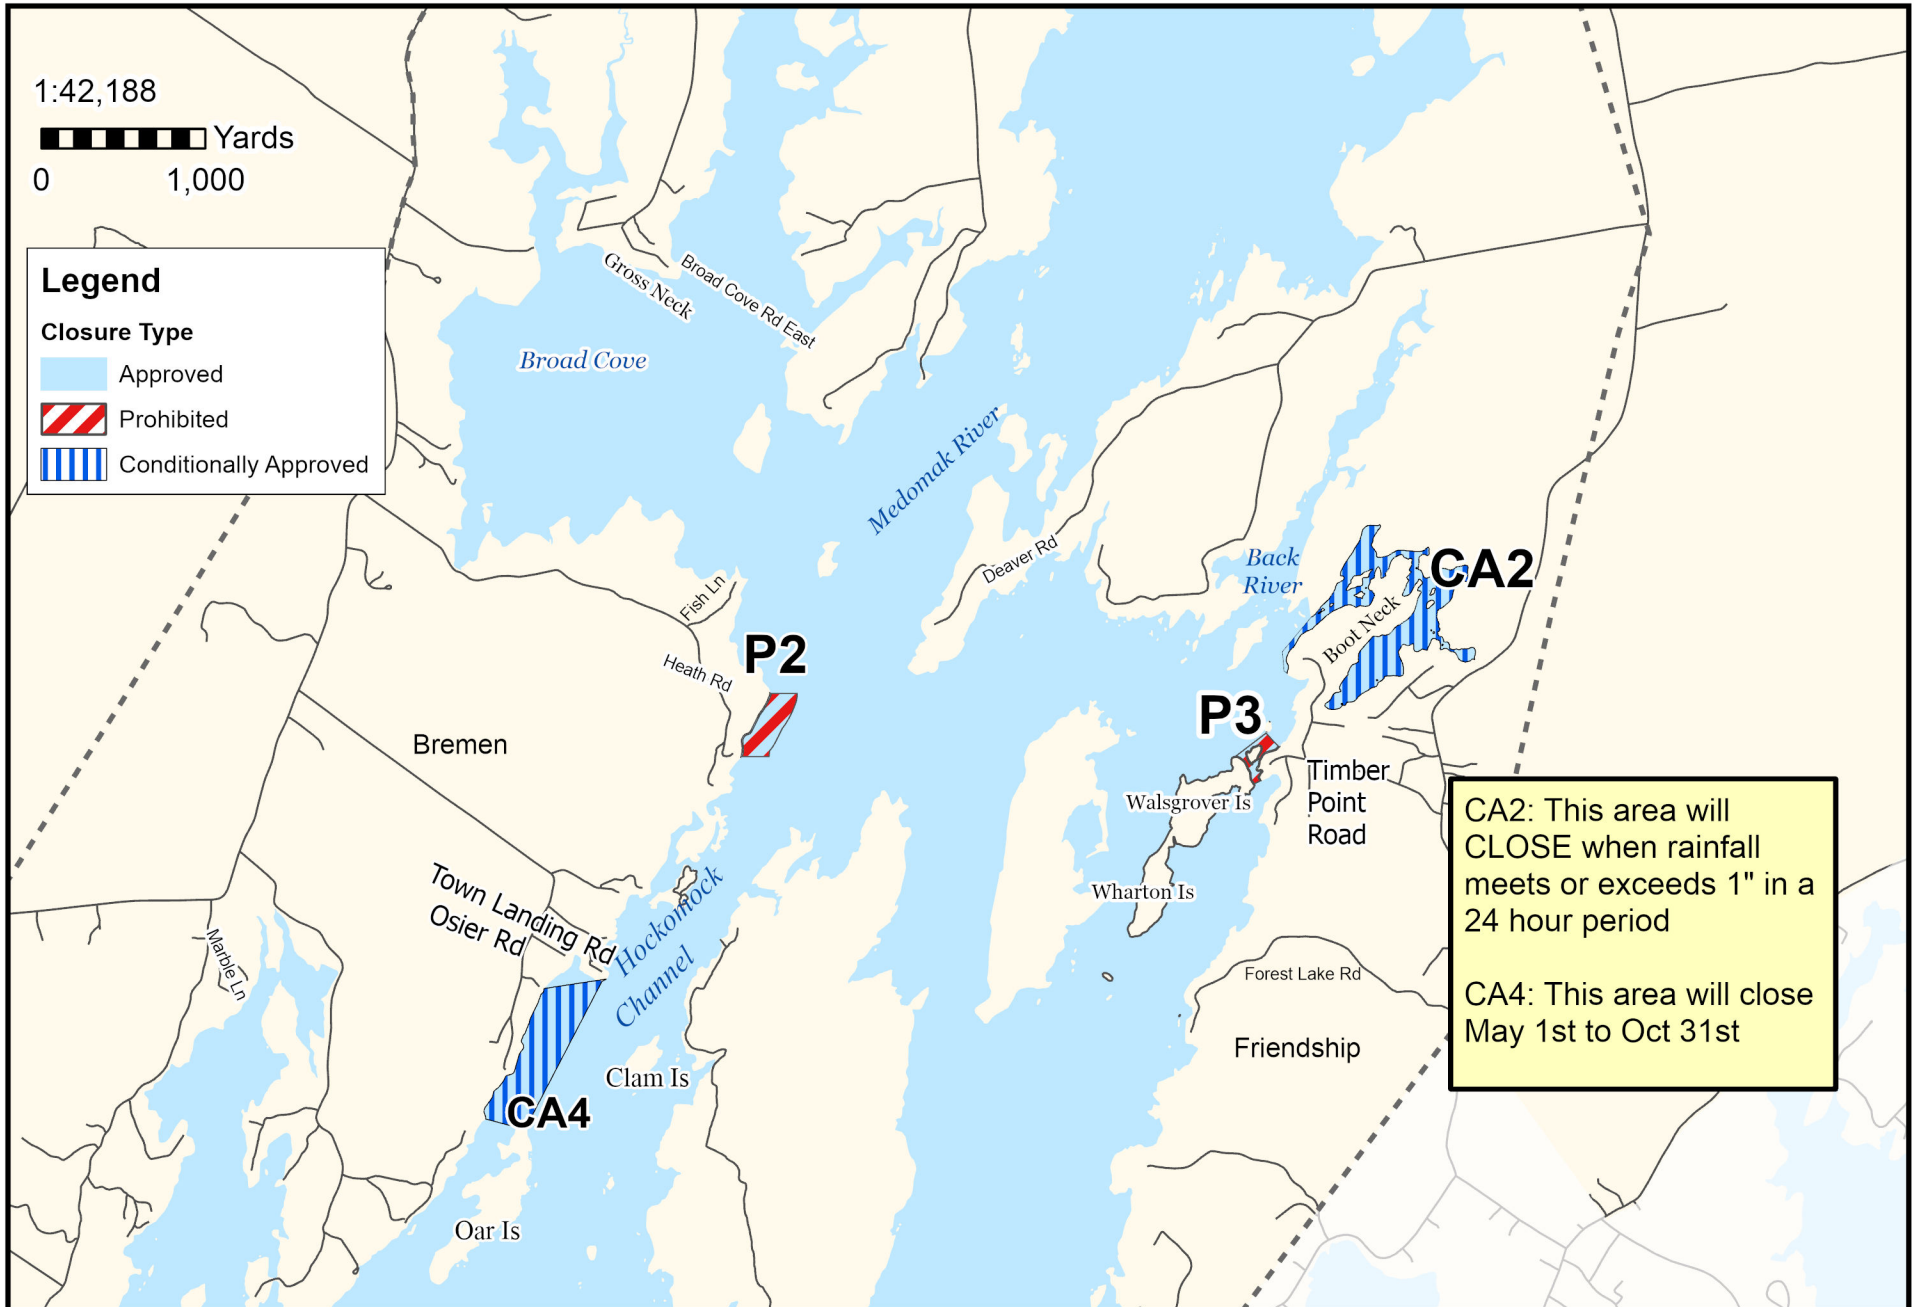

Maine Department of Marine Resources

Growing Area WS, Insets A

Waldoboro

August 8, 2023

This map is provided as a courtesy. Read the provided legal notice for closure details. Closures are not shown outside of the designated growing area. Maritime navigational aids are for reference only and are not suitable for maritime navigation.

Maine Department of Marine Resources

Growing Area WS, Inset B

Bremen, Friendship, Waldoboro

August 8, 2023

1:42,188

0 1,000 Yards

Legend

Closure Type

- Approved
- Prohibited
- Conditionally Approved

CA2: This area will CLOSE when rainfall meets or exceeds 1" in a 24 hour period

CA4: This area will close May 1st to Oct 31st

This map is provided as a courtesy. Read the provided legal notice for closure details. Closures are not shown outside of the designated growing area. Maritime navigational aids are for reference only and are not suitable for maritime navigation.

Maine Department of Marine Resources

Growing Area WS, Inset C

Bremen, Bristol

August 8, 2023

This map is provided as a courtesy. Read the provided legal notice for closure details. Closures are not shown outside of the designated growing area. Maritime navigational aids are for reference only and are not suitable for maritime navigation.