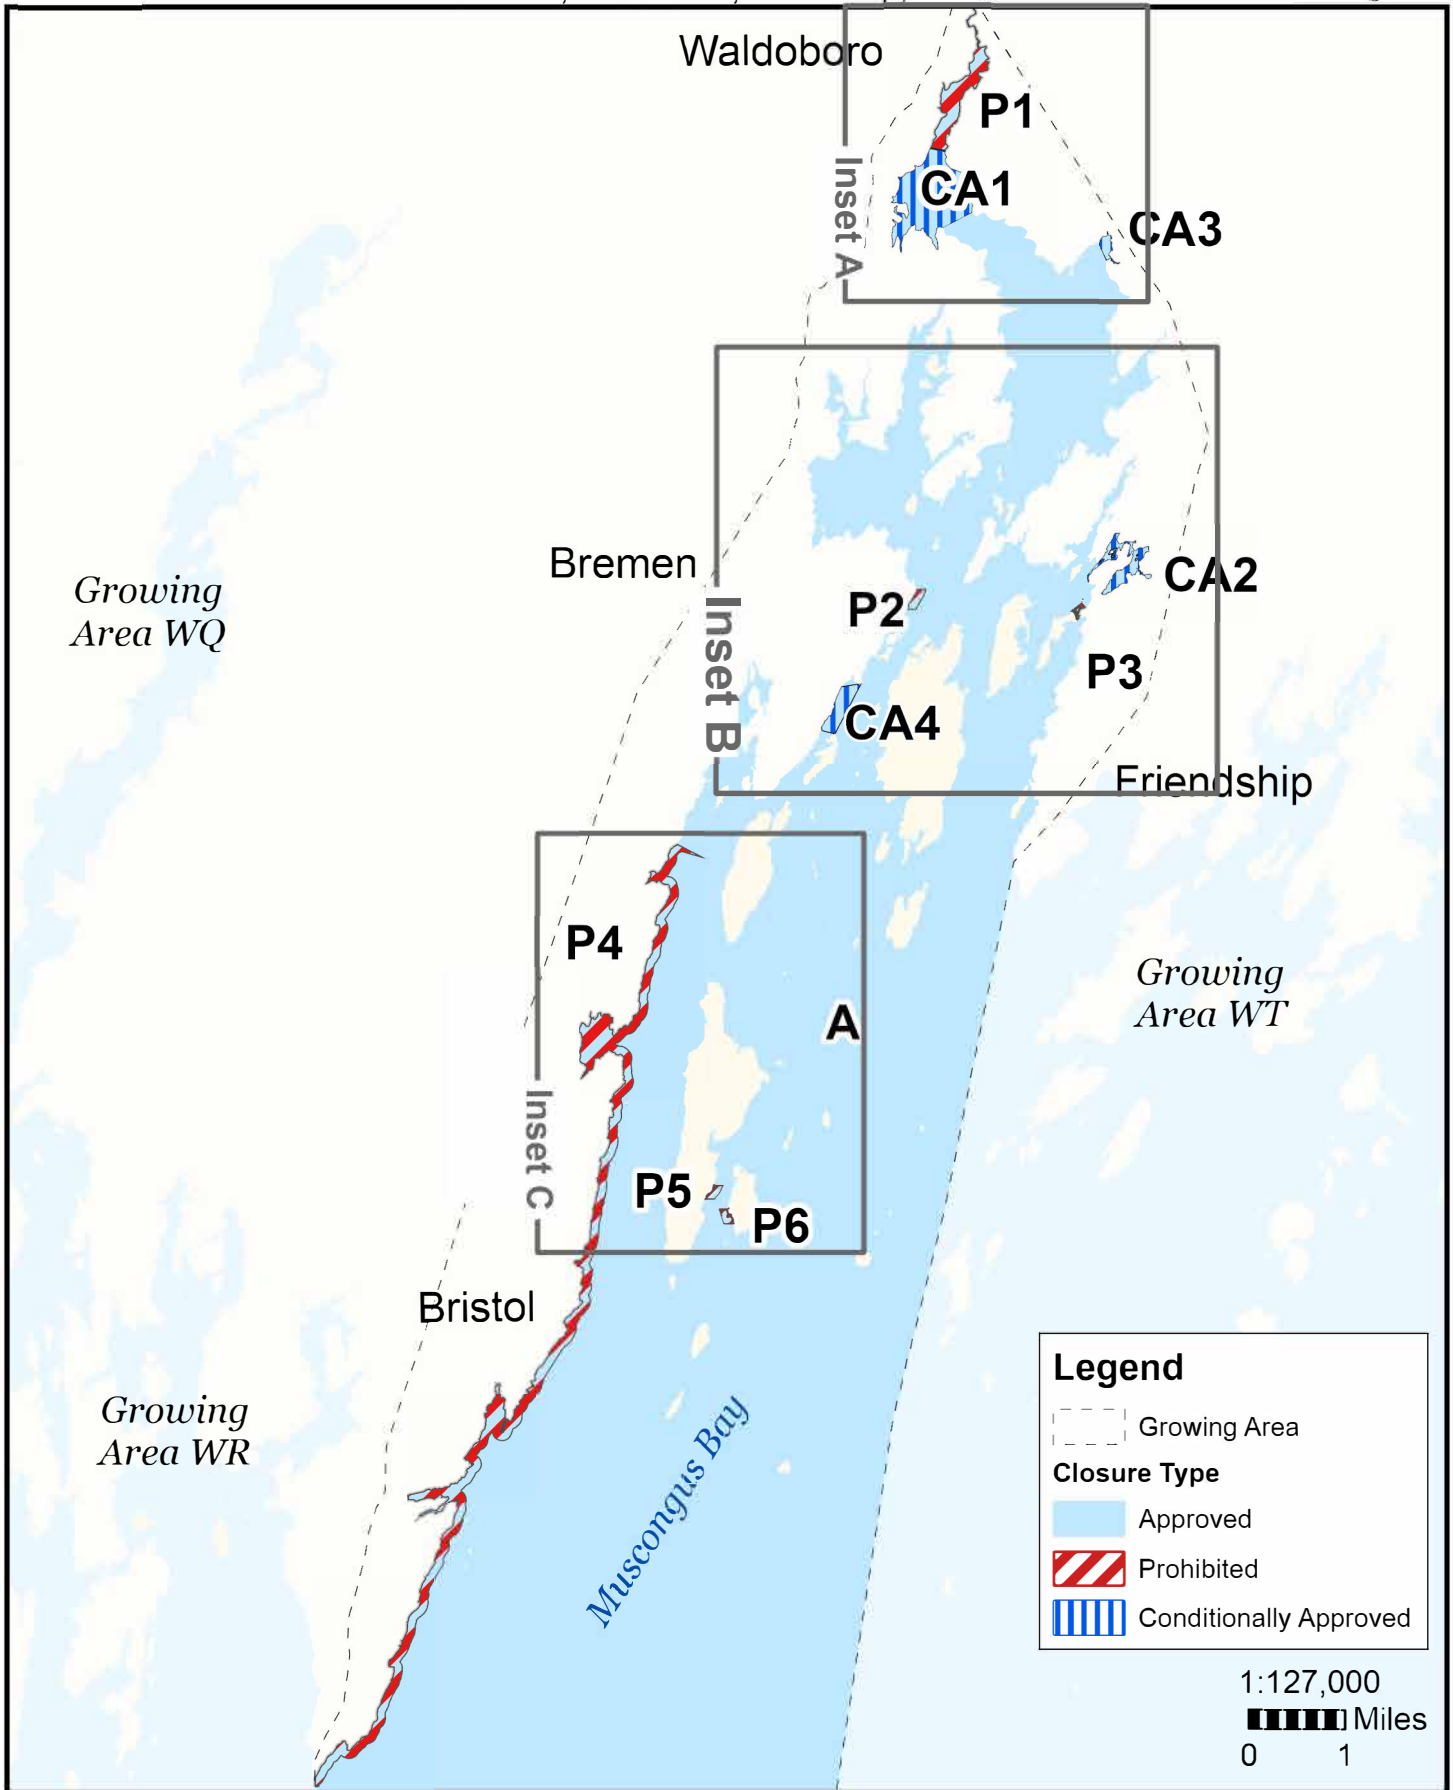

Maine Department of Marine Resources

Growing Area WS, Insets A - C Bremen, Waldoboro, Friendship, Bristol

August 8, 2023

This map is provided as a courtesy. Read the provided legal notice for closure details. Closures are not shown outside of the designated growing area. Maritime navigational aids are for reference only and are not suitable for maritime navigation.

Maine Department of Marine Resources

Growing Area WS, Insets A

Waldoboro

August 8, 2023

This map is provided as a courtesy. Read the provided legal notice for closure details. Closures are not shown outside of the designated growing area. Maritime navigational aids are for reference only and are not suitable for maritime navigation.

Maine Department of Marine Resources

Growing Area WS, Inset B

Bremen, Friendship, Waldoboro

August 8, 2023

1:42,188

0 1,000 Yards

Legend

Closure Type

Maine Department of Marine Resources

Growing Area WS, Inset C

Bremen, Bristol

August 8, 2023

This map is provided as a courtesy. Read the provided legal notice for closure details. Closures are not shown outside of the designated growing area. Maritime navigational aids are for reference only and are not suitable for maritime navigation.