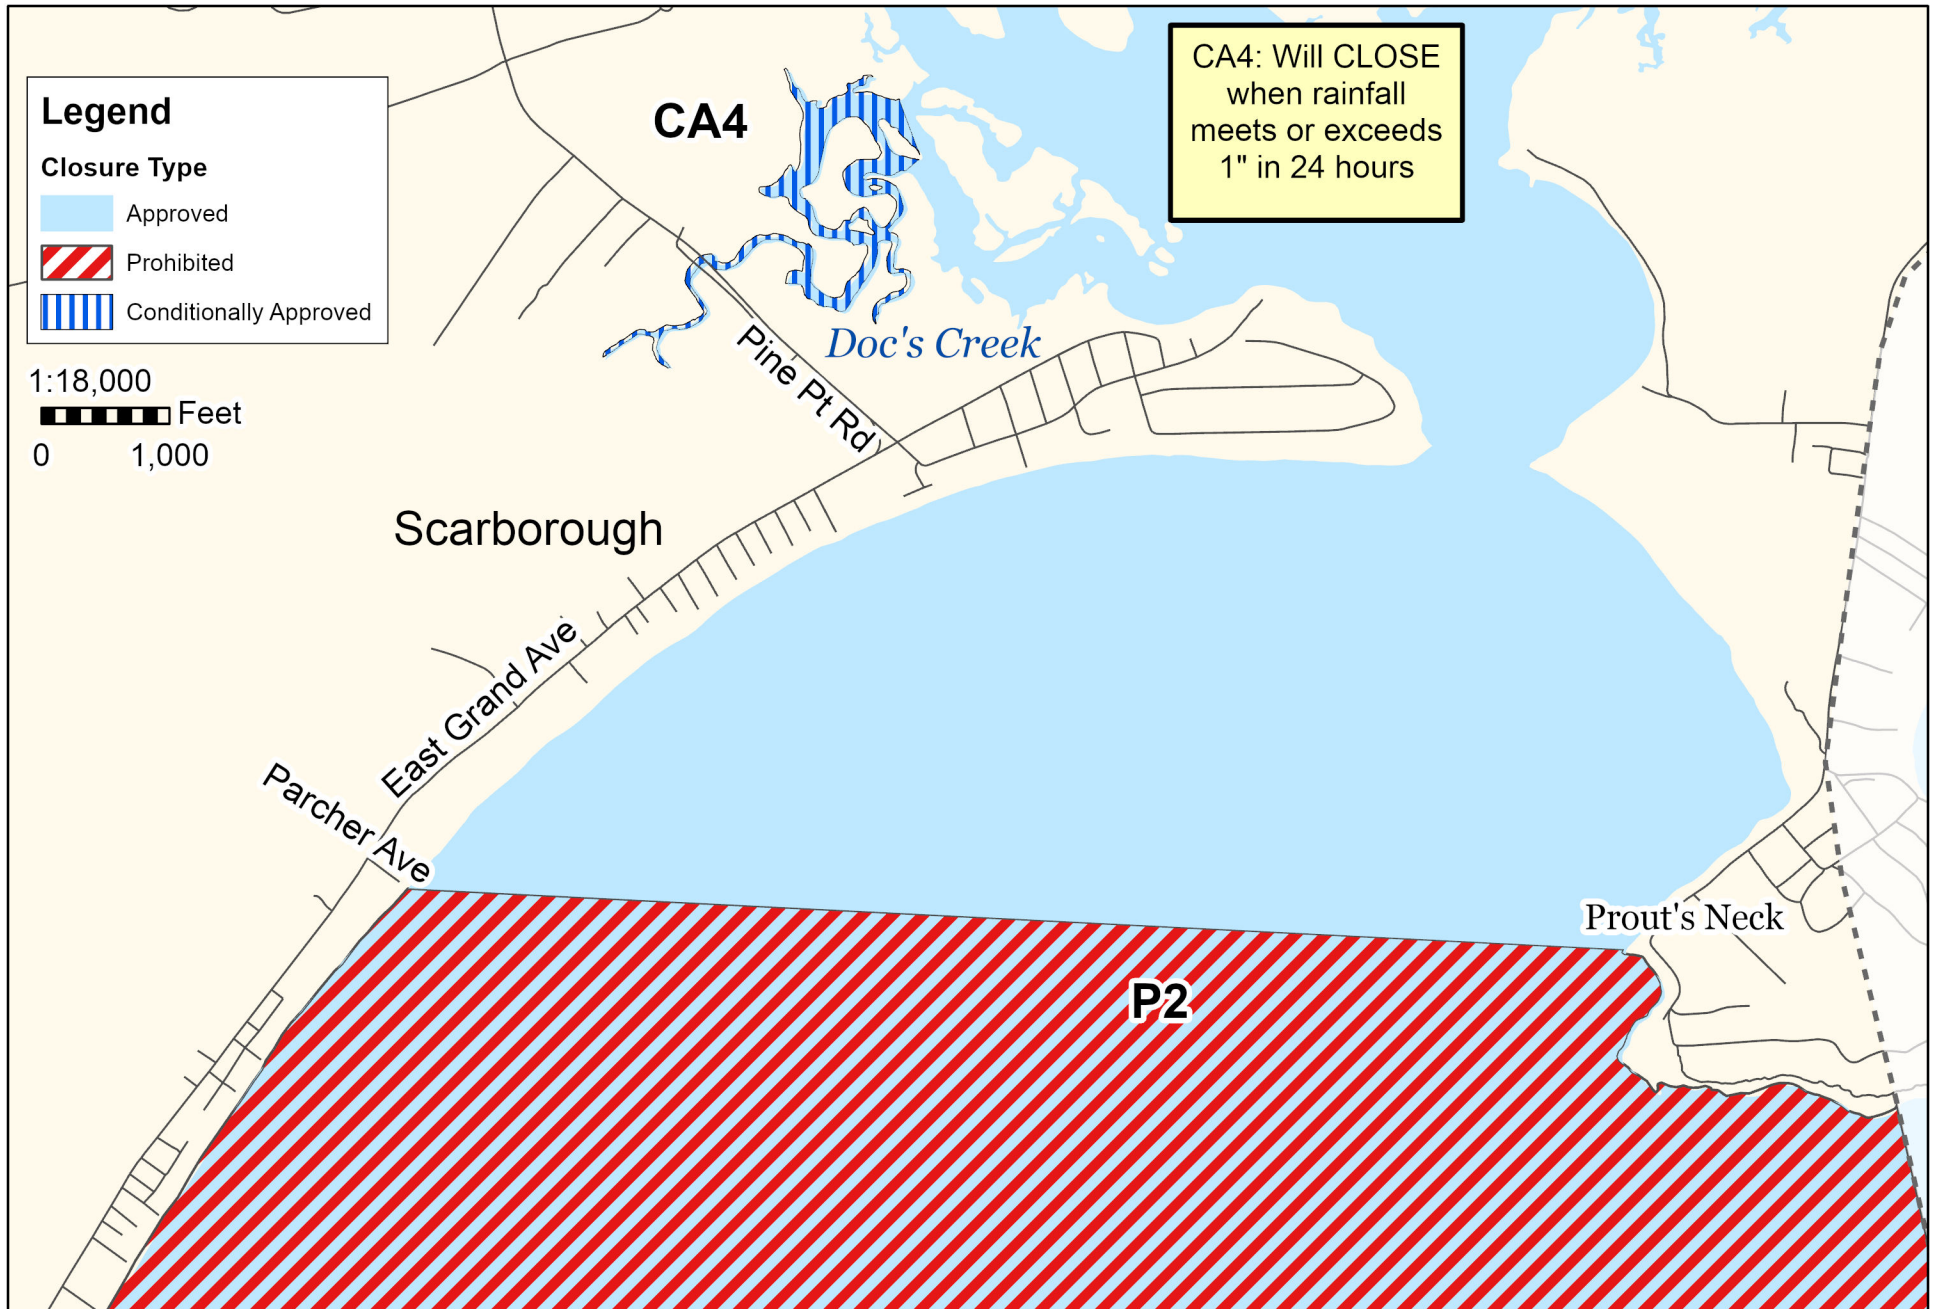

## Growing Area WG, Inset A

8/25/23

Scarborough

This map is provided as a courtesy. Read the provided legal notice for closure details. Closures are not shown outside of the designated growing area. Maritime navigational aids are for reference only and are not suitable for maritime navigation.

## Growing Area WG, Inset B

Scarborough, Old Orchard Beach

8/25/23

This map is provided as a courtesy. Read the provided legal notice for closure details. Closures are not shown outside of the designated growing area. Maritime navigational aids are for reference only and are not suitable for maritime navigation.