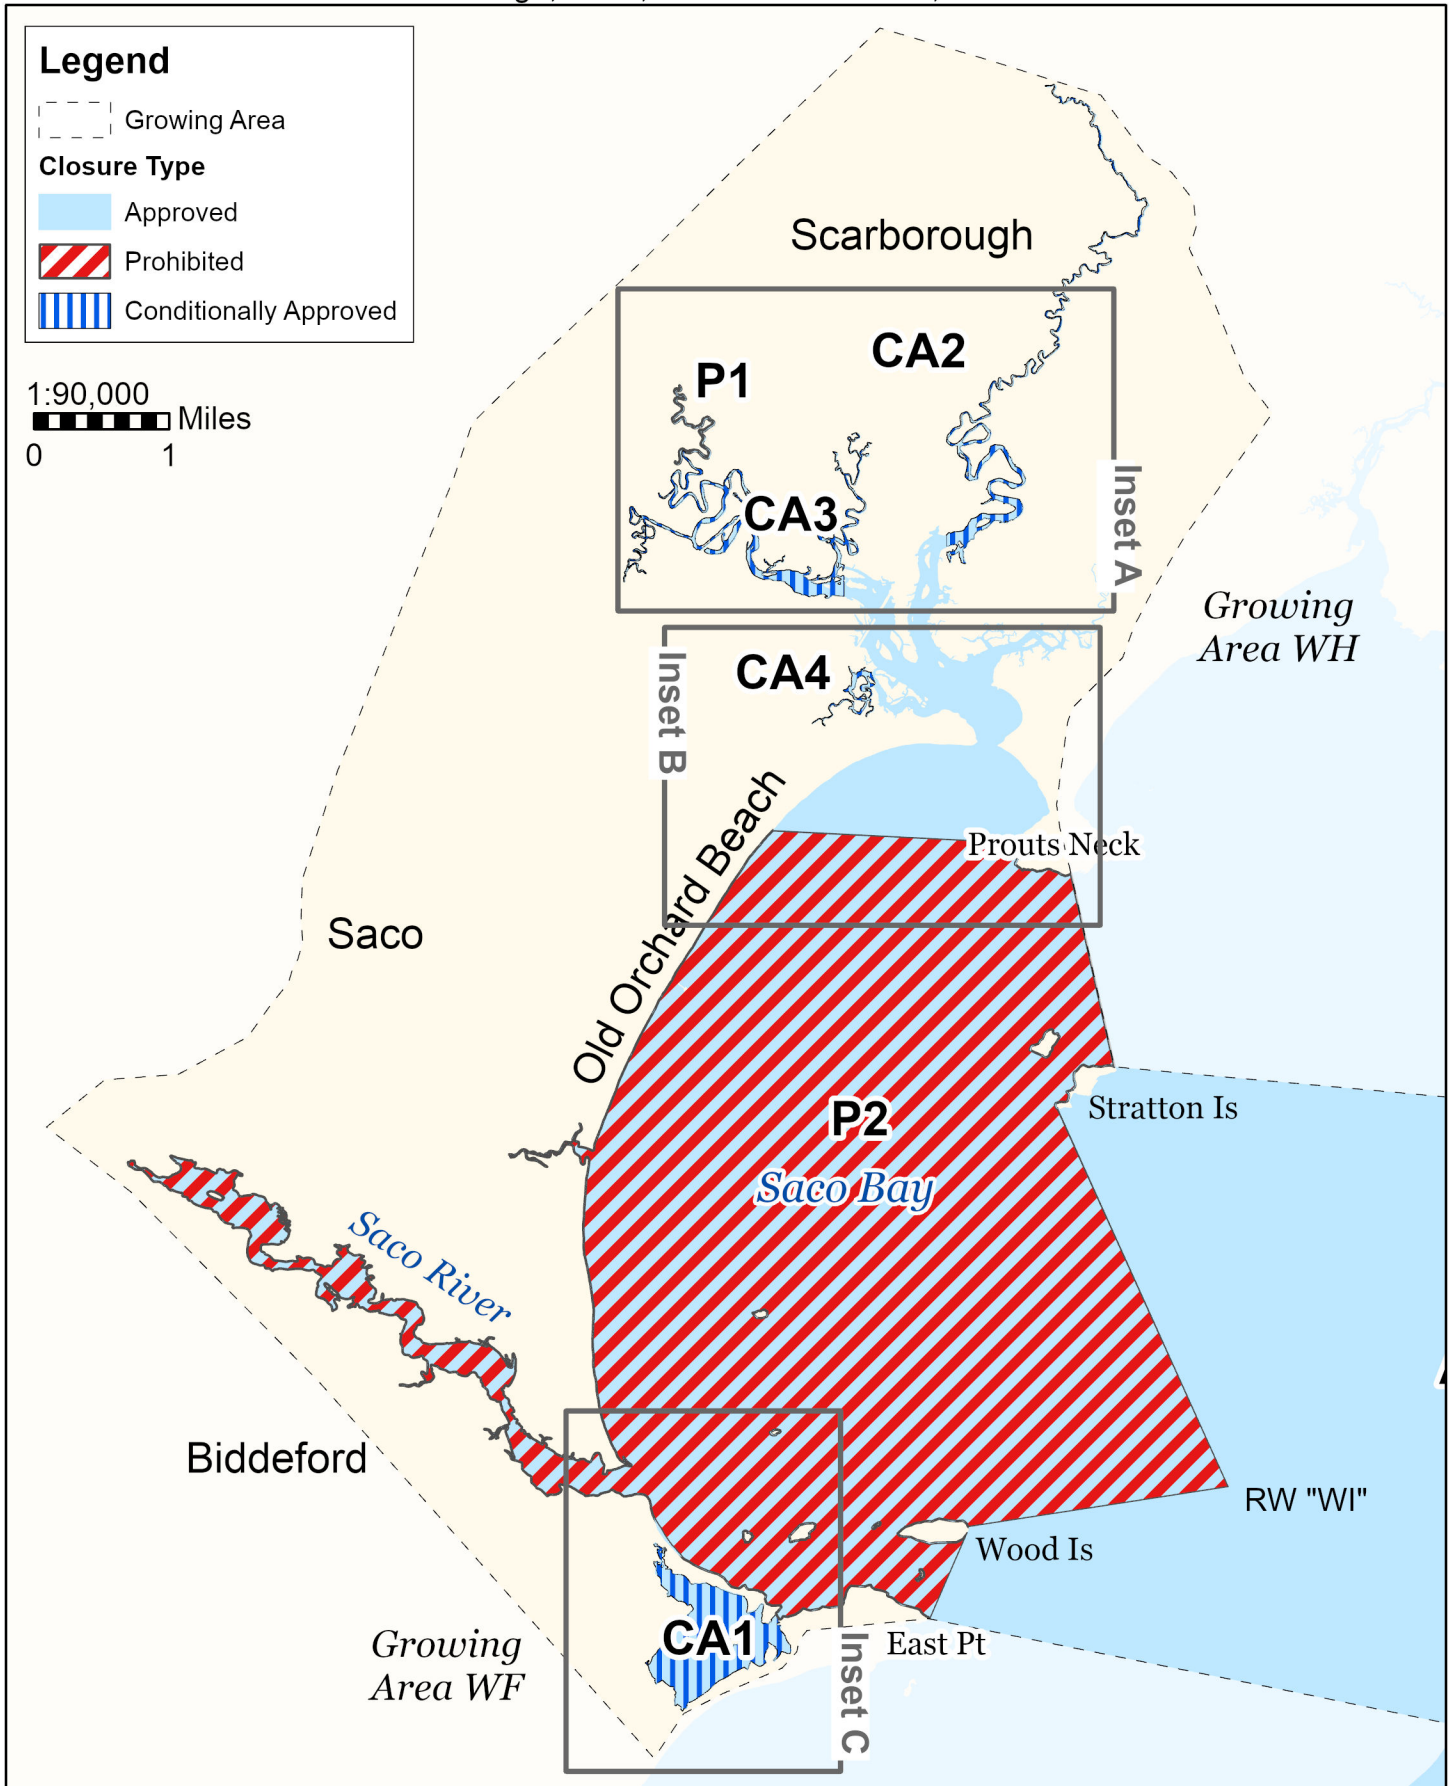

## Growing Area WG, Insets A - C

8/25/23

Scarborough, Saco, Old Orchard Beach, Biddeford

This map is provided as a courtesy. Read the provided legal notice for closure details. Closures are not shown outside of the designated growing area. Maritime navigational aids are for reference only and are not suitable for maritime navigation.

## Growing Area WG, Inset A

8/25/23

Scarborough

This map is provided as a courtesy. Read the provided legal notice for closure details. Closures are not shown outside of the designated growing area. Maritime navigational aids are for reference only and are not suitable for maritime navigation.