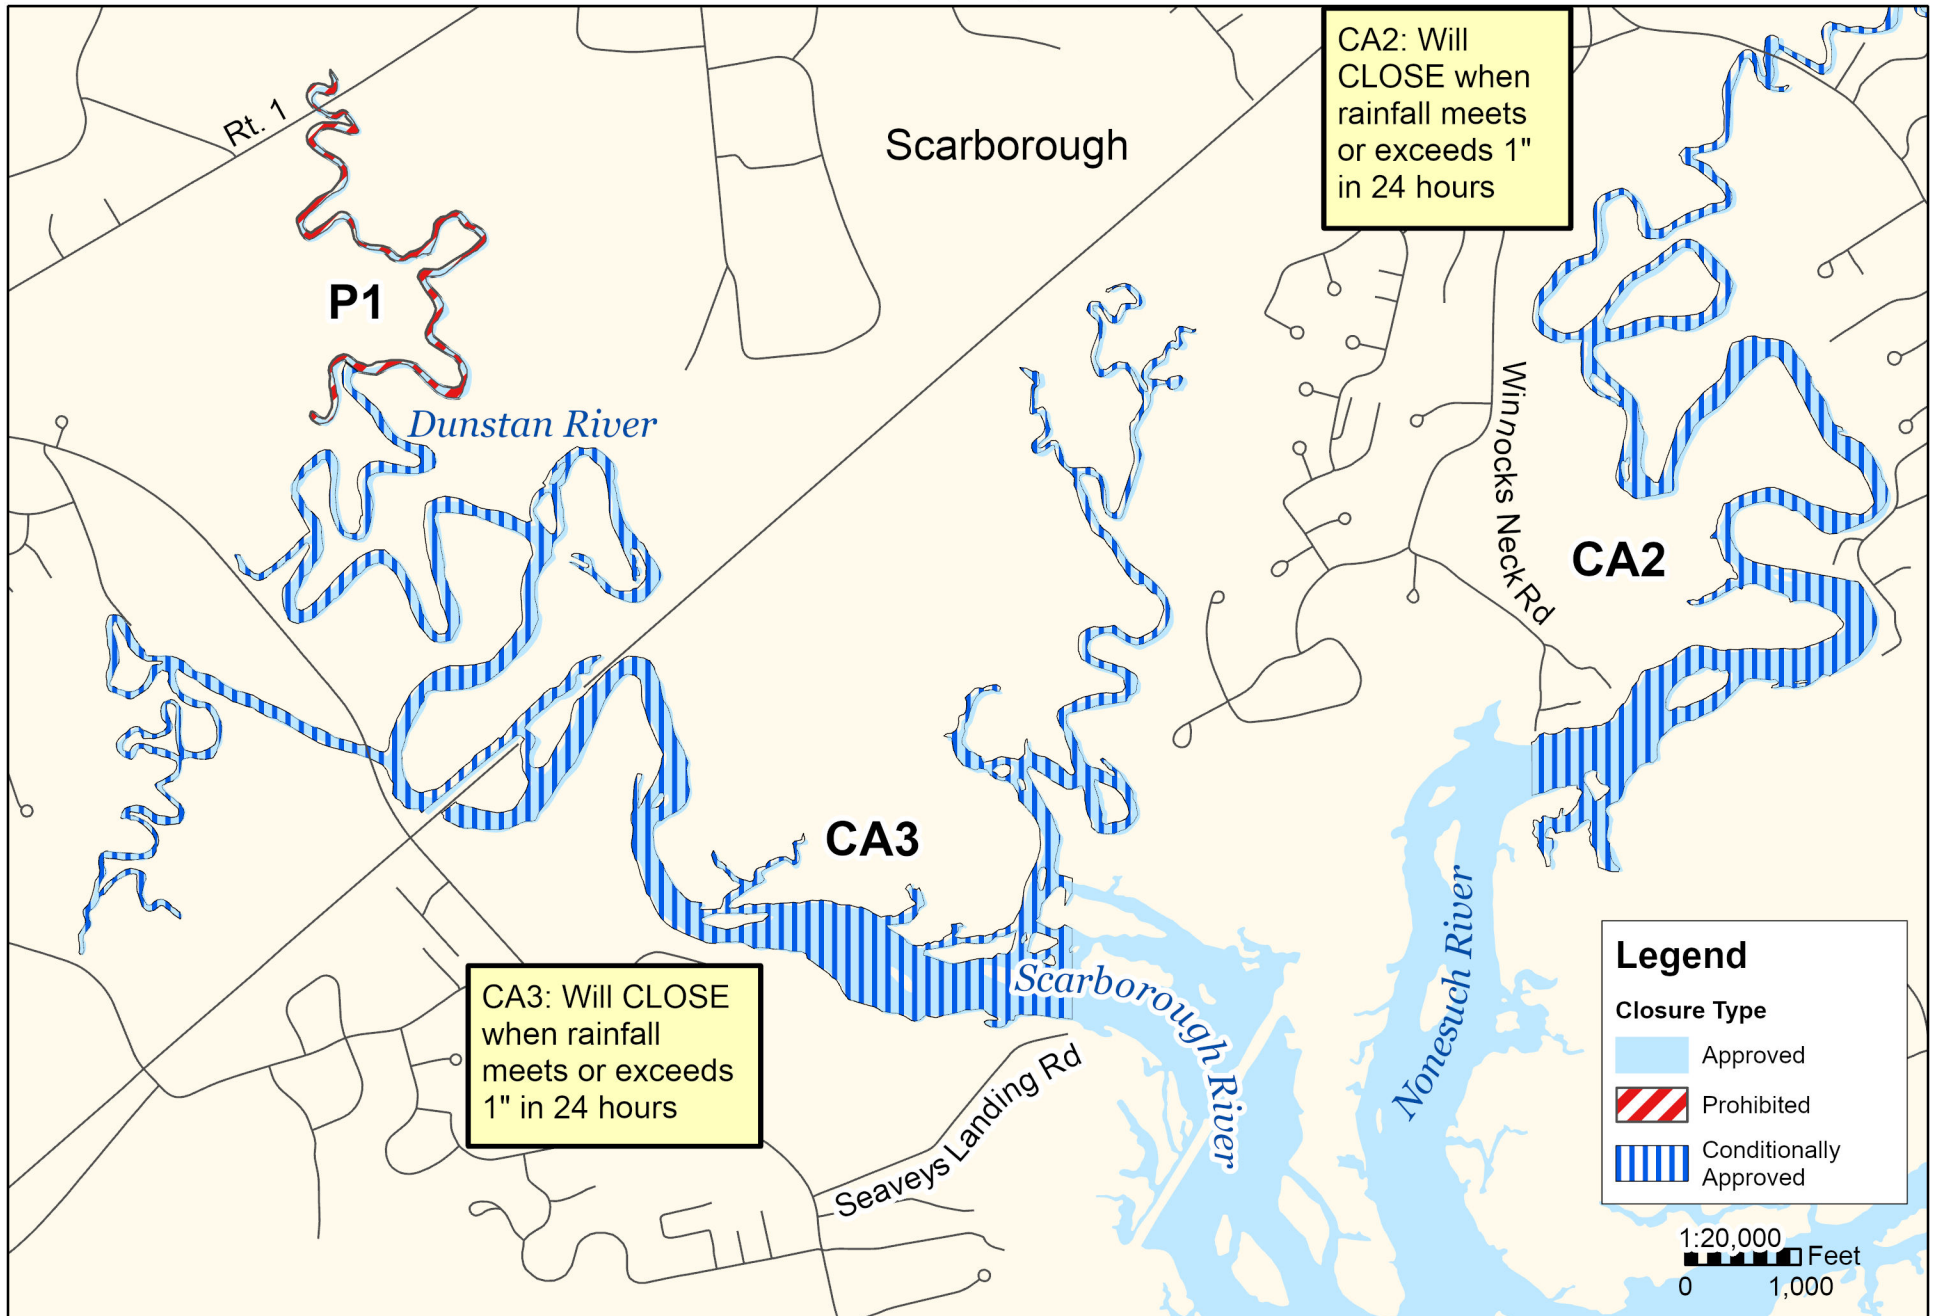

## Growing Area WG, Insets A - C

8/25/23

Scarborough, Saco, Old Orchard Beach, Biddeford

This map is provided as a courtesy. Read the provided legal notice for closure details. Closures are not shown outside of the designated growing area. Maritime navigational aids are for reference only and are not suitable for maritime navigation.

## Growing Area WG, Inset A

8/25/23

Scarborough

This map is provided as a courtesy. Read the provided legal notice for closure details. Closures are not shown outside of the designated growing area. Maritime navigational aids are for reference only and are not suitable for maritime navigation.

## Growing Area WG, Inset B

Scarborough, Old Orchard Beach

8/25/23

This map is provided as a courtesy. Read the provided legal notice for closure details. Closures are not shown outside of the designated growing area. Maritime navigational aids are for reference only and are not suitable for maritime navigation.