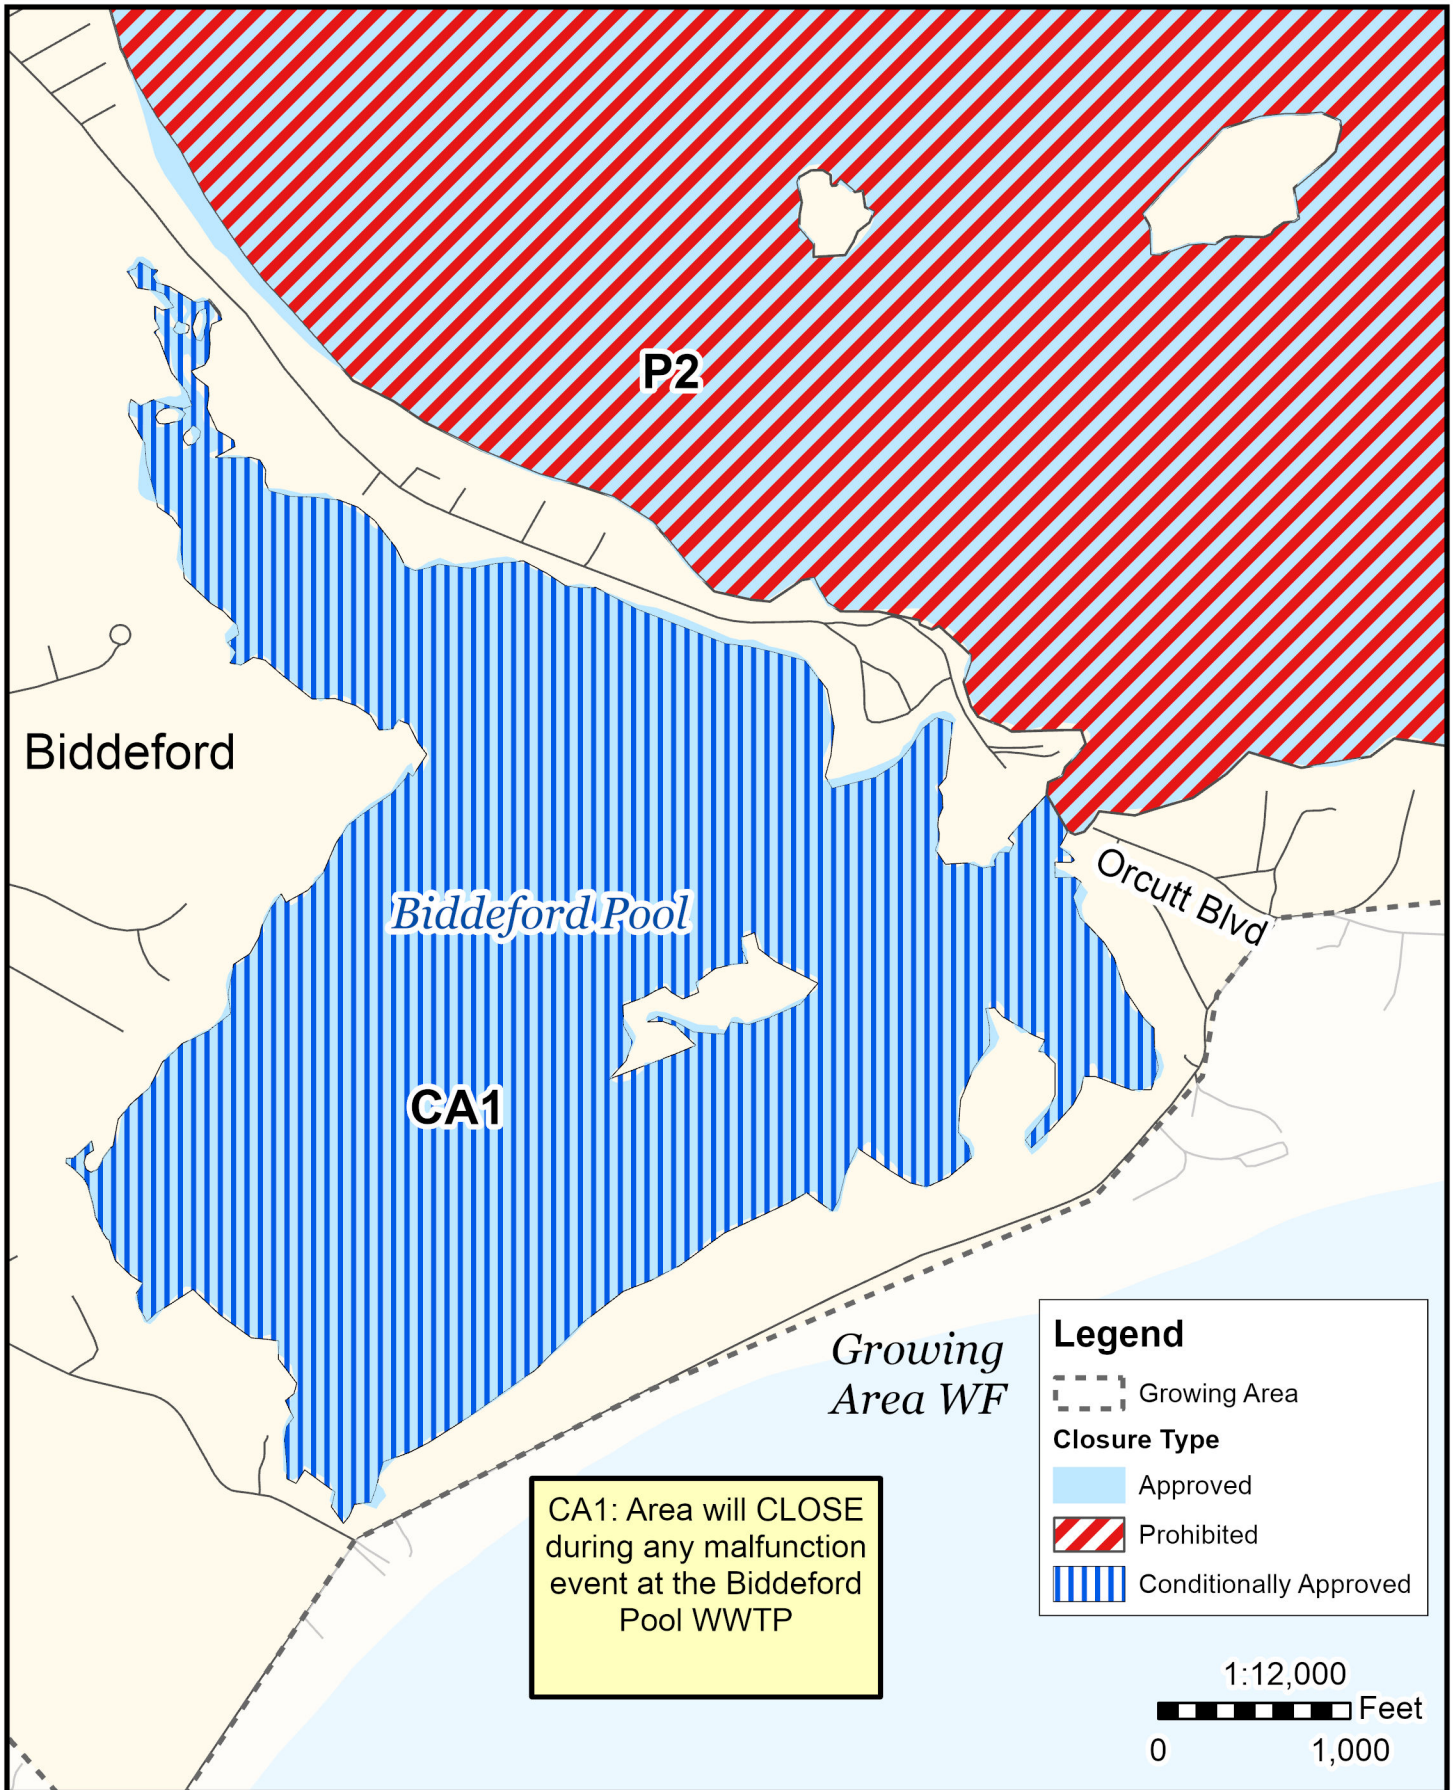

## Growing Area WG, Insets A - C

8/25/23

Scarborough, Saco, Old Orchard Beach, Biddeford

This map is provided as a courtesy. Read the provided legal notice for closure details. Closures are not shown outside of the designated growing area. Maritime navigational aids are for reference only and are not suitable for maritime navigation.

## Growing Area WG, Inset A

8/25/23

Scarborough

This map is provided as a courtesy. Read the provided legal notice for closure details. Closures are not shown outside of the designated growing area. Maritime navigational aids are for reference only and are not suitable for maritime navigation.

## Growing Area WG, Inset B

Scarborough, Old Orchard Beach

8/25/23

This map is provided as a courtesy. Read the provided legal notice for closure details. Closures are not shown outside of the designated growing area. Maritime navigational aids are for reference only and are not suitable for maritime navigation.

## Growing Area WG, Inset C

8/25/23

Biddeford

This map is provided as a courtesy. Read the provided legal notice for closure details. Closures are not shown outside of the designated growing area. Maritime navigational aids are for reference only and are not suitable for maritime navigation.