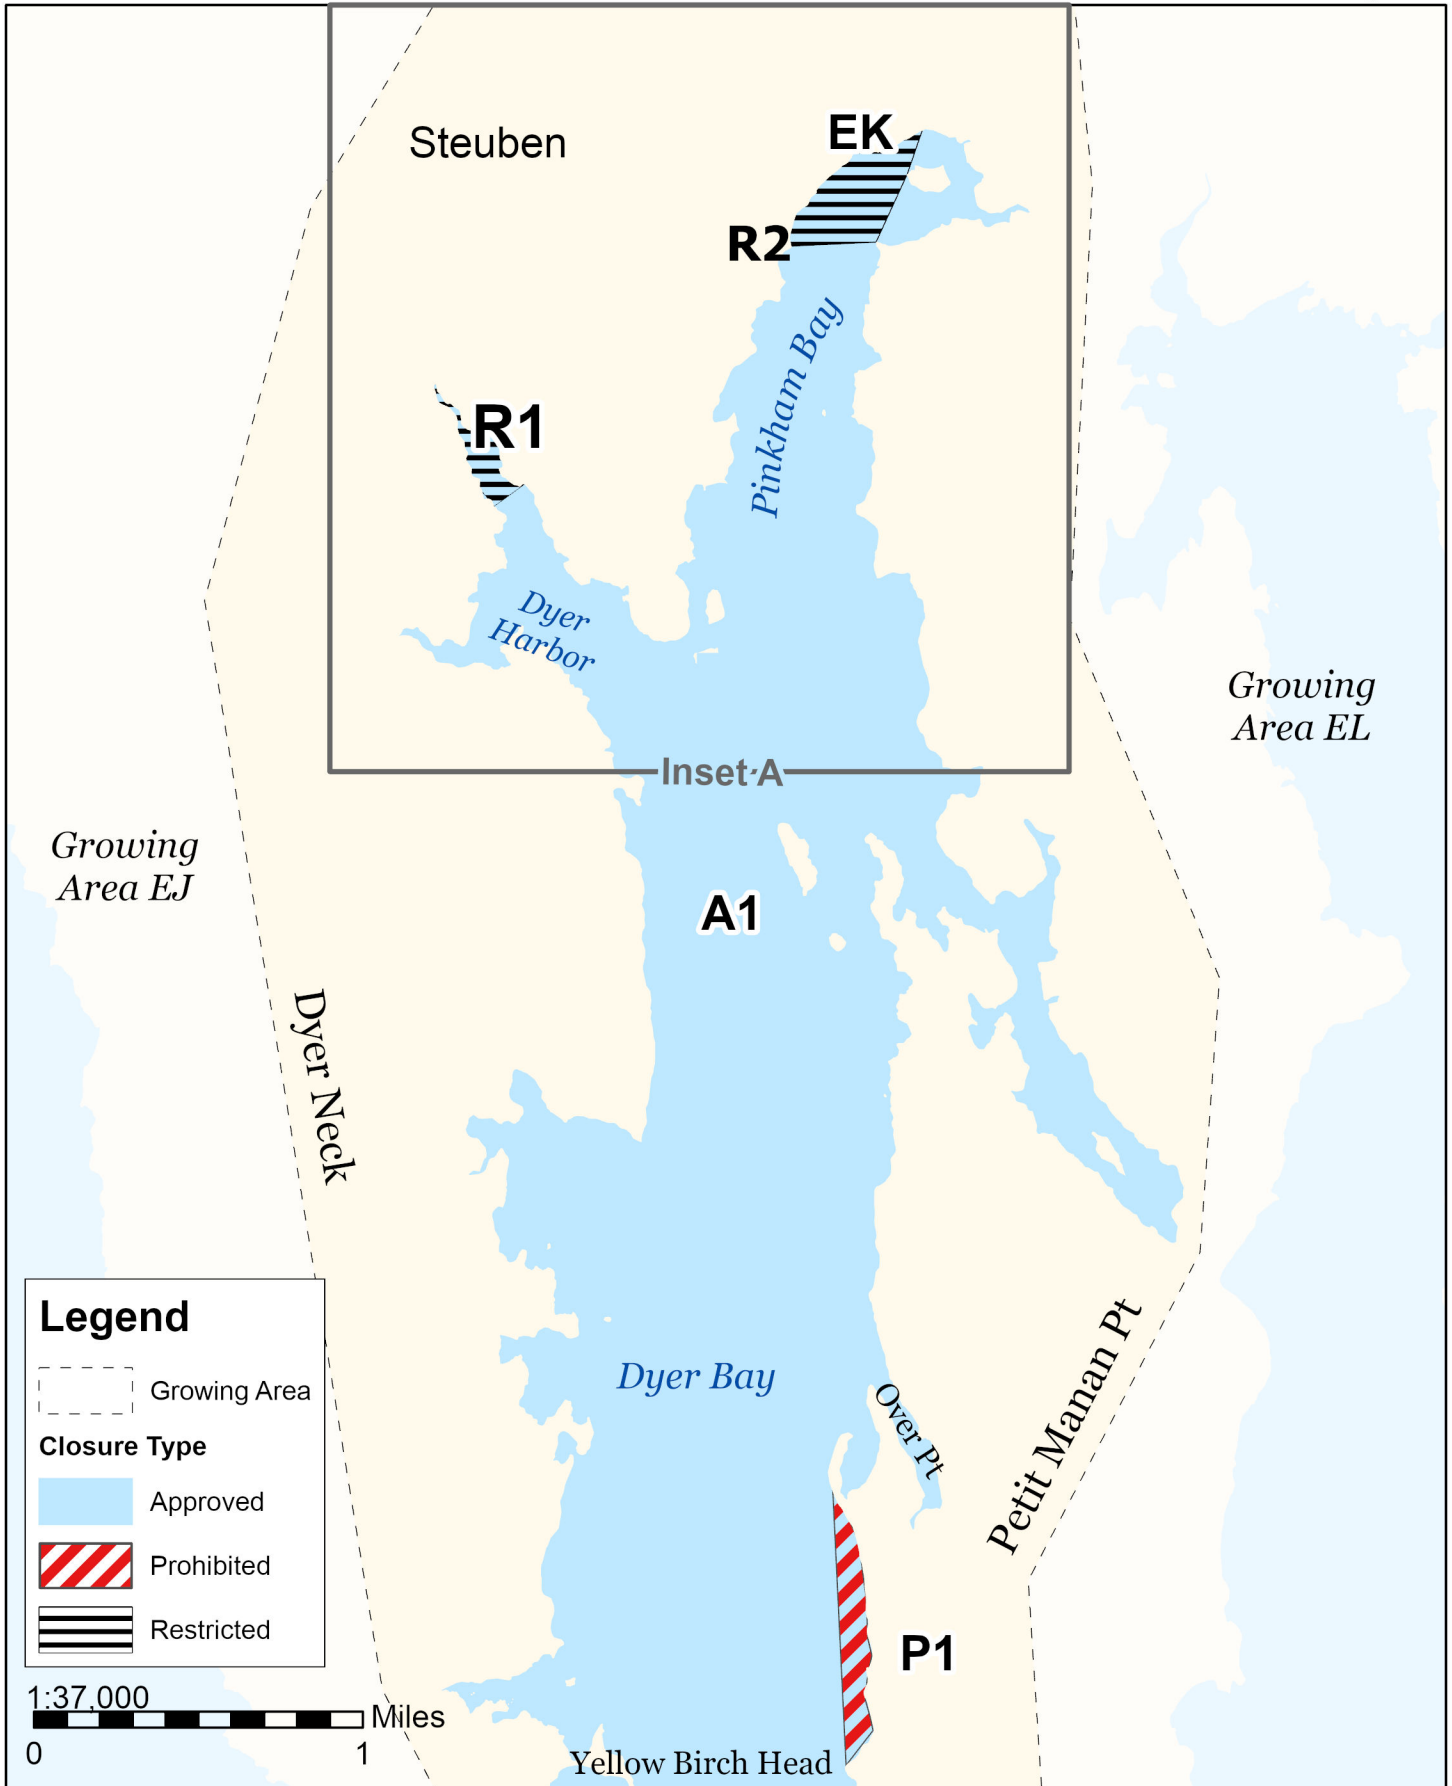

Maine Department of Marine Resources

Growing Area EK Steuben

April 24, 2023

This map is provided as a courtesy. Read the provided legal notice for closure details. Closures are not shown outside of the designated growing area. Maritime navigational aids are for reference only and are not suitable for maritime navigation.

Maine Department of Marine Resources

Growing Area EK, Inset A Steuben

April 24, 2023

This map is provided as a courtesy. Read the provided legal notice for closure details. Closures are not shown outside of the designated growing area. Maritime navigational aids are for reference only and are not suitable for maritime navigation.