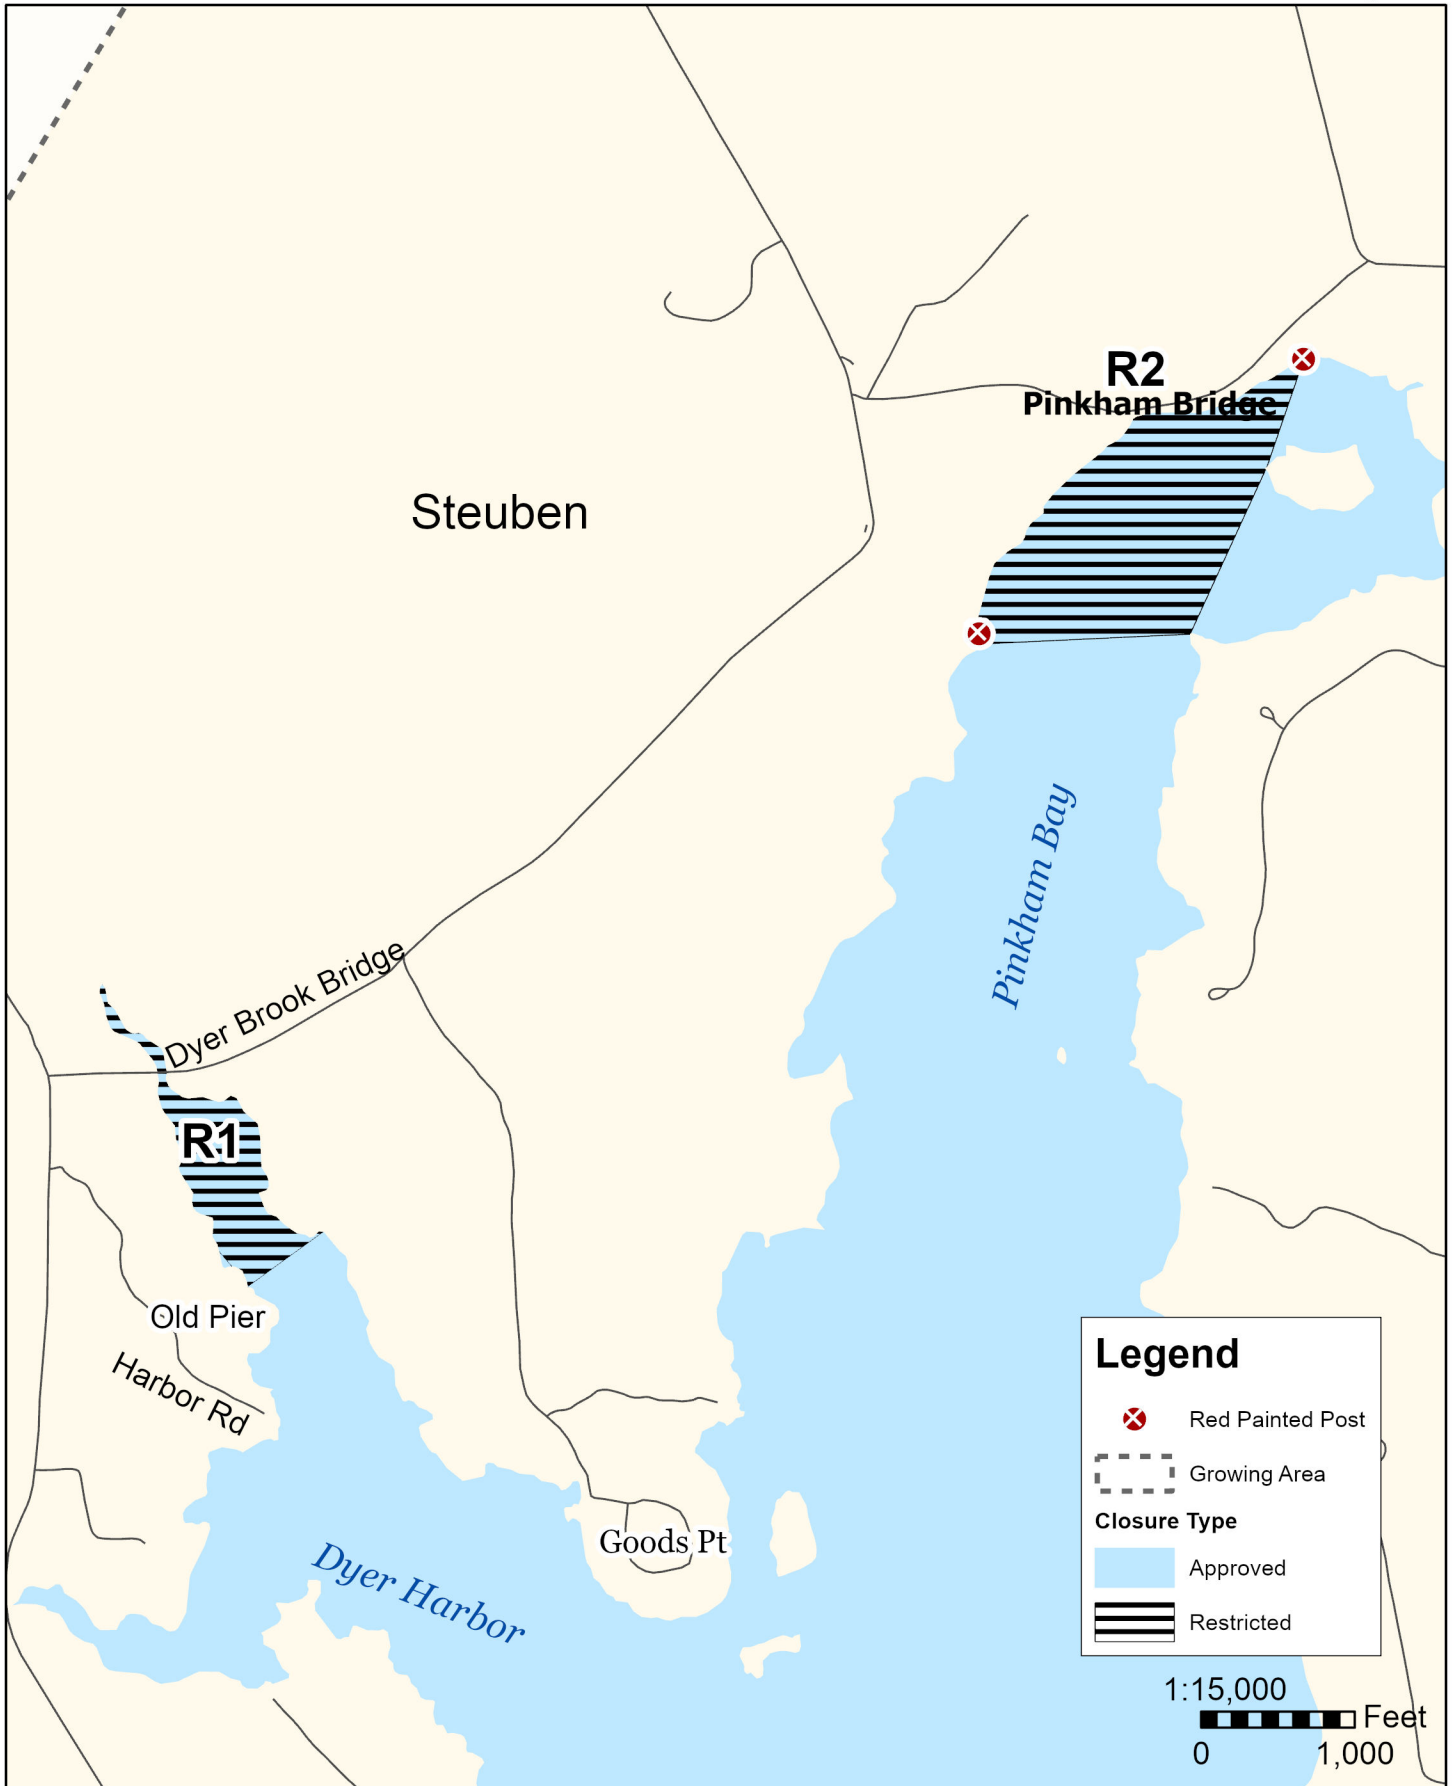

Maine Department of Marine Resources

Growing Area EK Steuben

April 24, 2023

This map is provided as a courtesy. Read the provided legal notice for closure details. Closures are not shown outside of the designated growing area. Maritime navigational aids are for reference only and are not suitable for maritime navigation.

Maine Department of Marine Resources

Growing Area EK, Inset A Steuben

April 24, 2023

This map is provided as a courtesy. Read the provided legal notice for closure details. Closures are not shown outside of the designated growing area. Maritime navigational aids are for reference only and are not suitable for maritime navigation.