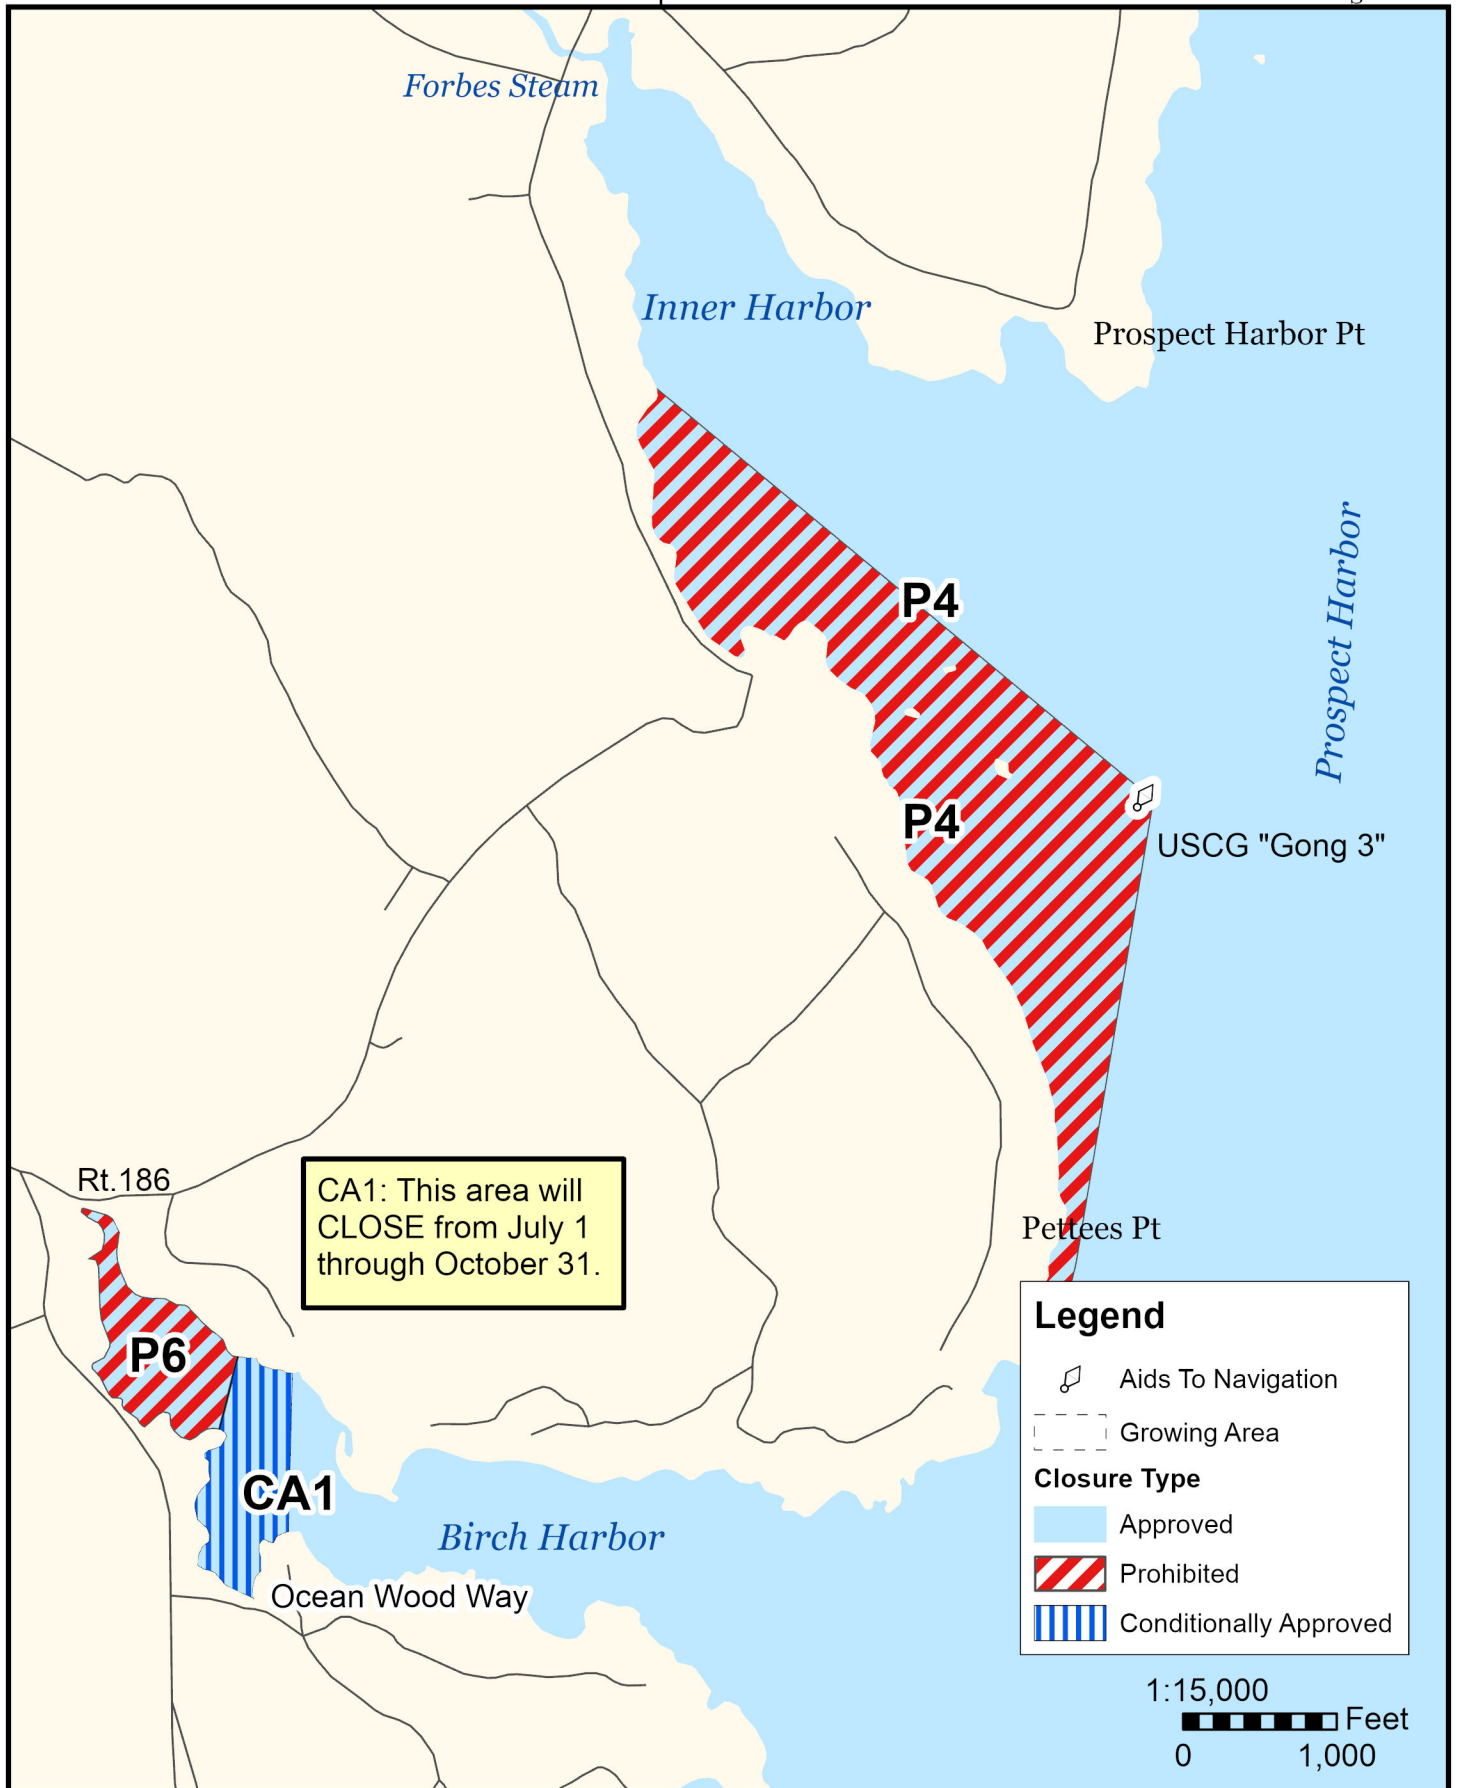

## Growing Area EJ, Insets A - C

August 25, 2023

Steuben, Gouldsboro, Corea, Prospect Harbor, Birch Harbor

This map is provided as a courtesy. Read the provided legal notice for closure details. Closures are not shown outside of the designated growing area. Maritime navigational aids are for reference only and are not suitable for maritime navigation.

## Growing Area EJ, Inset A

August 25, 2023

Steuben

This map is provided as a courtesy. Read the provided legal notice for closure details. Closures are not shown outside of the designated growing area. Maritime navigational aids are for reference only and are not suitable for maritime navigation.

## Growing Area EJ, Inset B

August 25, 2023

Corea

This map is provided as a courtesy. Read the provided legal notice for closure details. Closures are not shown outside of the designated growing area. Maritime navigational aids are for reference only and are not suitable for maritime navigation.

## Growing Area EJ, Inset C

Prospect Harbor

August 25, 2023

This map is provided as a courtesy, read the provided legal notice for closure details. Closures are not shown outside of the designated growing area. Any navigation aids shown are not suitable for maritime navigation.