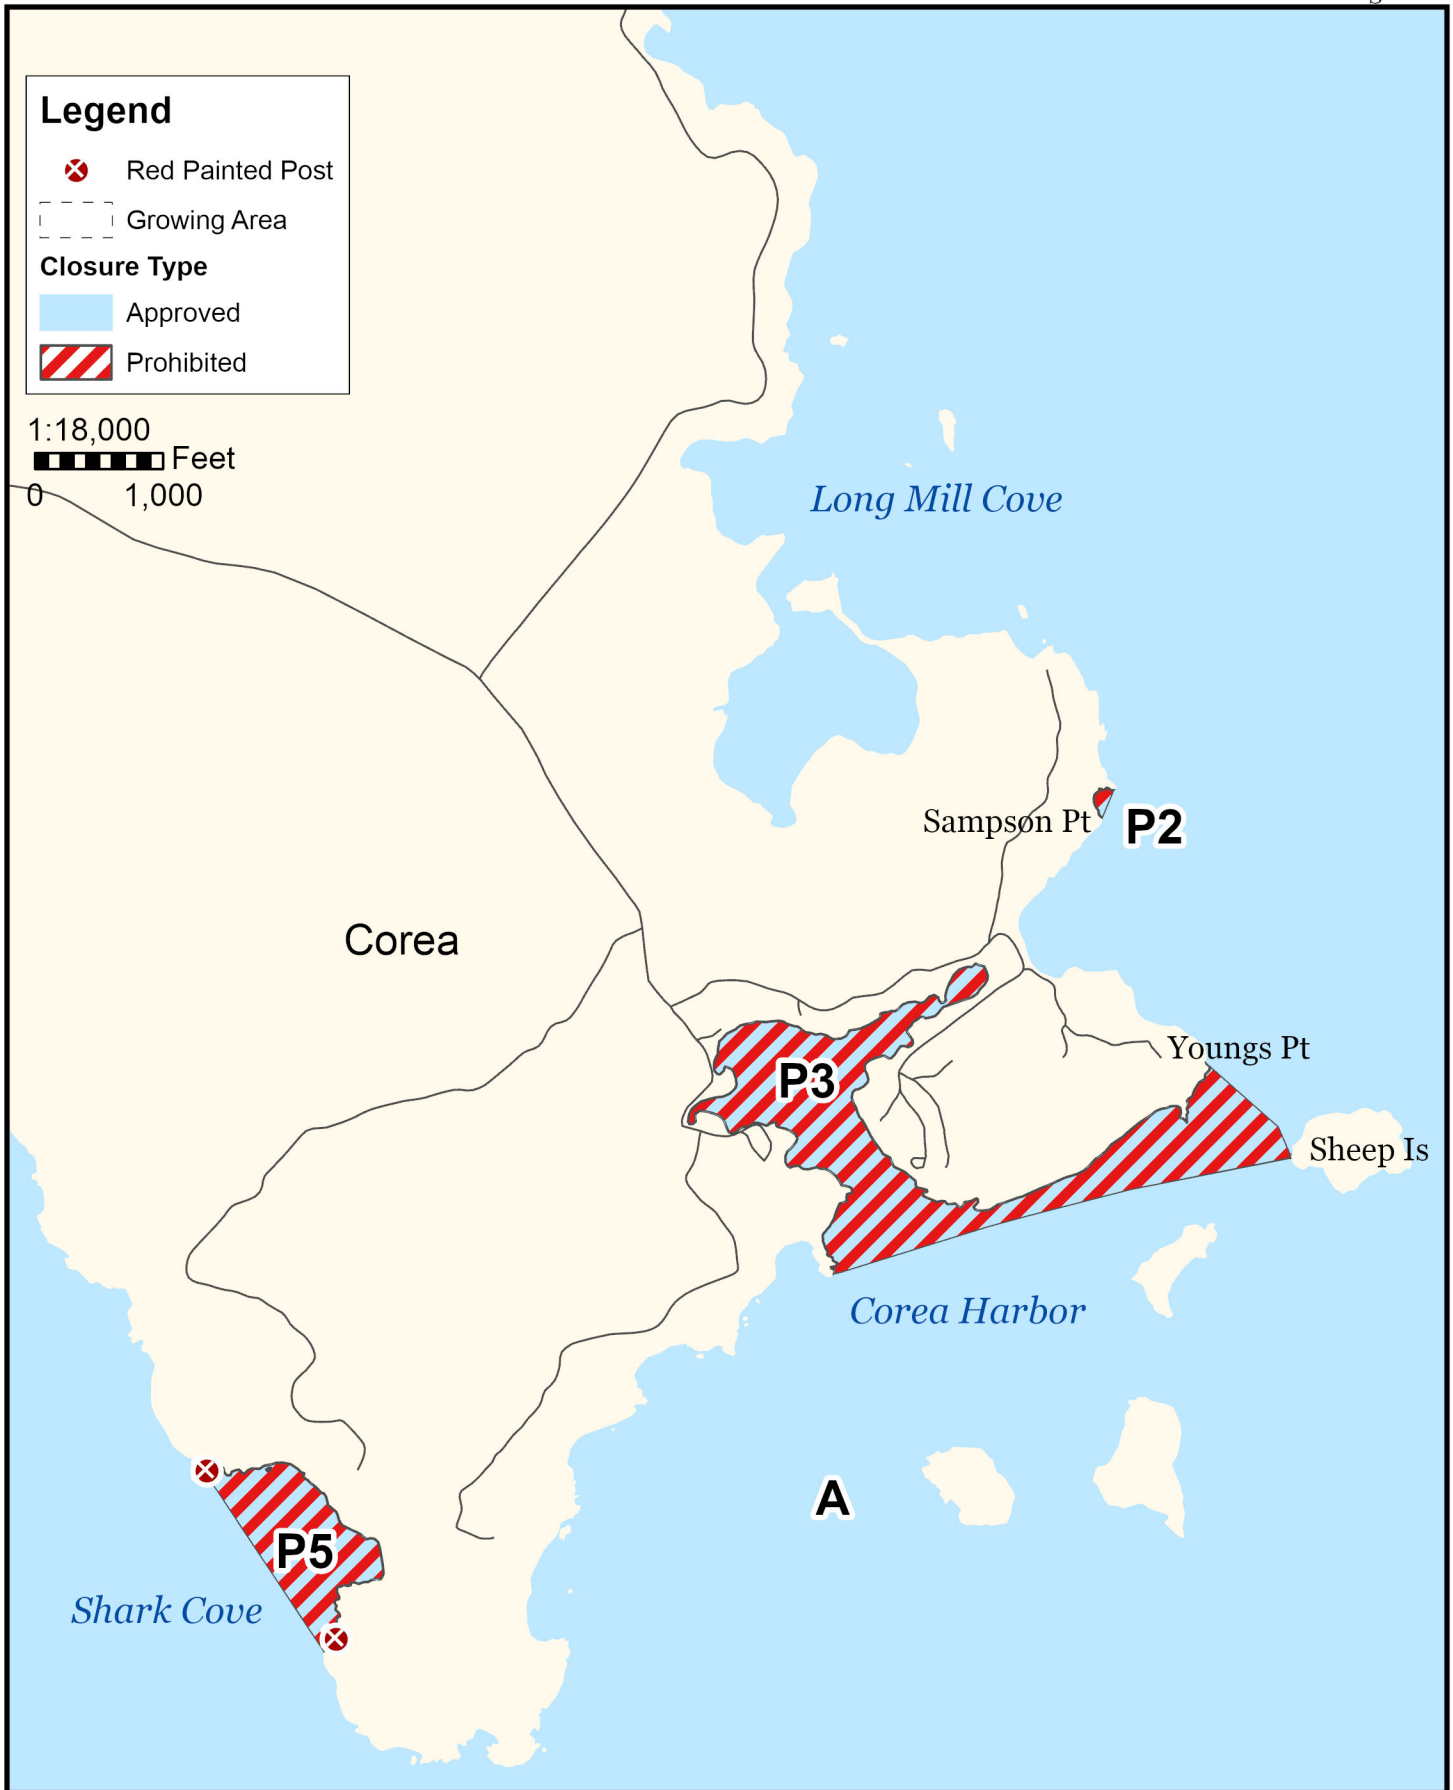

## Growing Area EJ, Insets A - C

August 25, 2023

Steuben, Gouldsboro, Corea, Prospect Harbor, Birch Harbor

This map is provided as a courtesy. Read the provided legal notice for closure details. Closures are not shown outside of the designated growing area. Maritime navigational aids are for reference only and are not suitable for maritime navigation.

## Growing Area EJ, Inset A

August 25, 2023

Steuben

This map is provided as a courtesy. Read the provided legal notice for closure details. Closures are not shown outside of the designated growing area. Maritime navigational aids are for reference only and are not suitable for maritime navigation.

## Growing Area EJ, Inset B

August 25, 2023

Corea

This map is provided as a courtesy. Read the provided legal notice for closure details. Closures are not shown outside of the designated growing area. Maritime navigational aids are for reference only and are not suitable for maritime navigation.