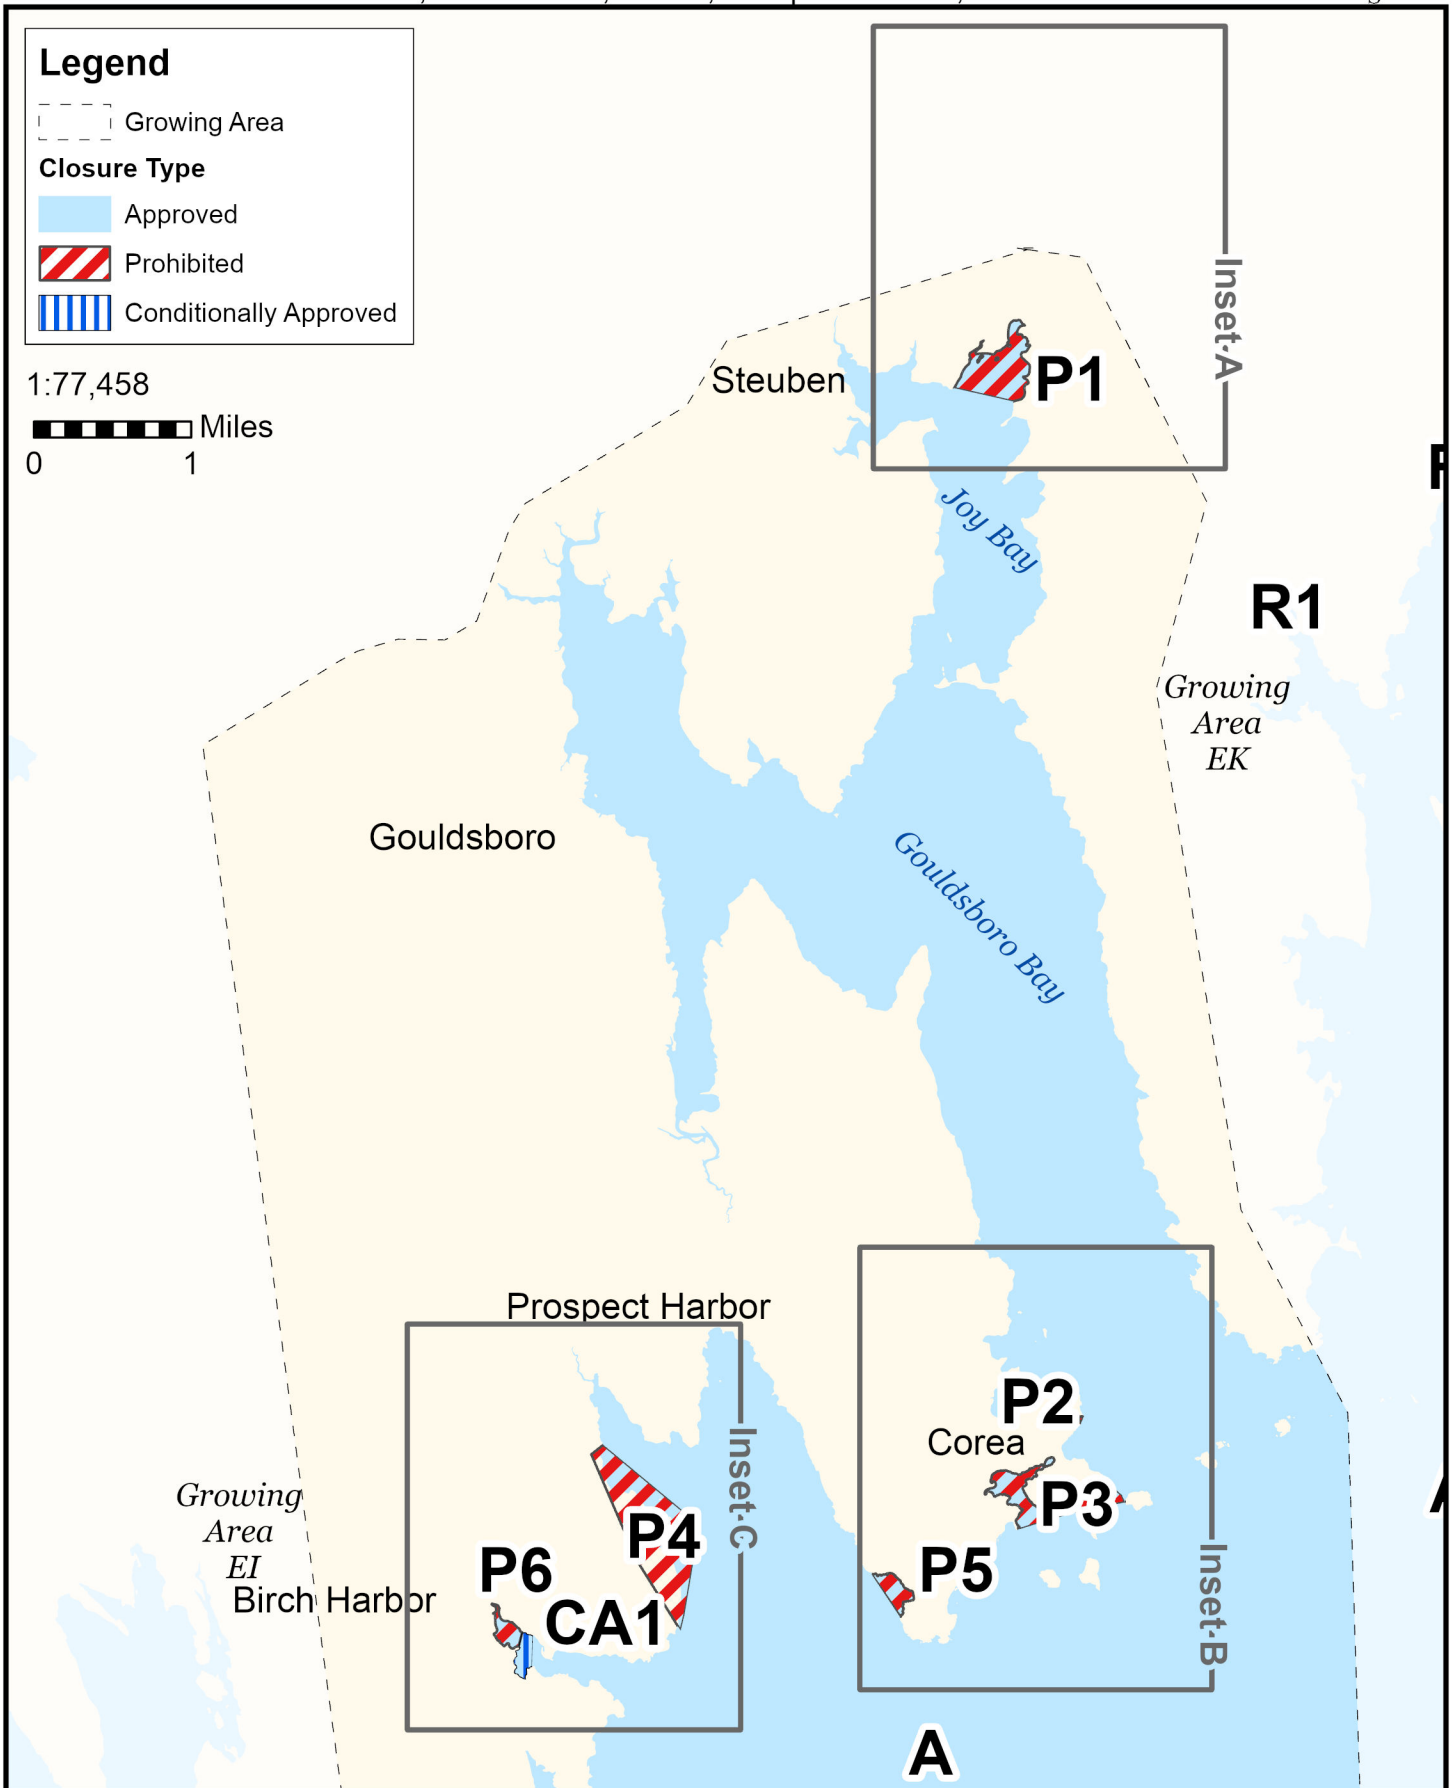

## Growing Area EJ, Insets A - C

August 25, 2023

Steuben, Gouldsboro, Corea, Prospect Harbor, Birch Harbor

This map is provided as a courtesy. Read the provided legal notice for closure details. Closures are not shown outside of the designated growing area. Maritime navigational aids are for reference only and are not suitable for maritime navigation.

## Growing Area EJ, Inset A

August 25, 2023

Steuben

This map is provided as a courtesy. Read the provided legal notice for closure details. Closures are not shown outside of the designated growing area. Maritime navigational aids are for reference only and are not suitable for maritime navigation.