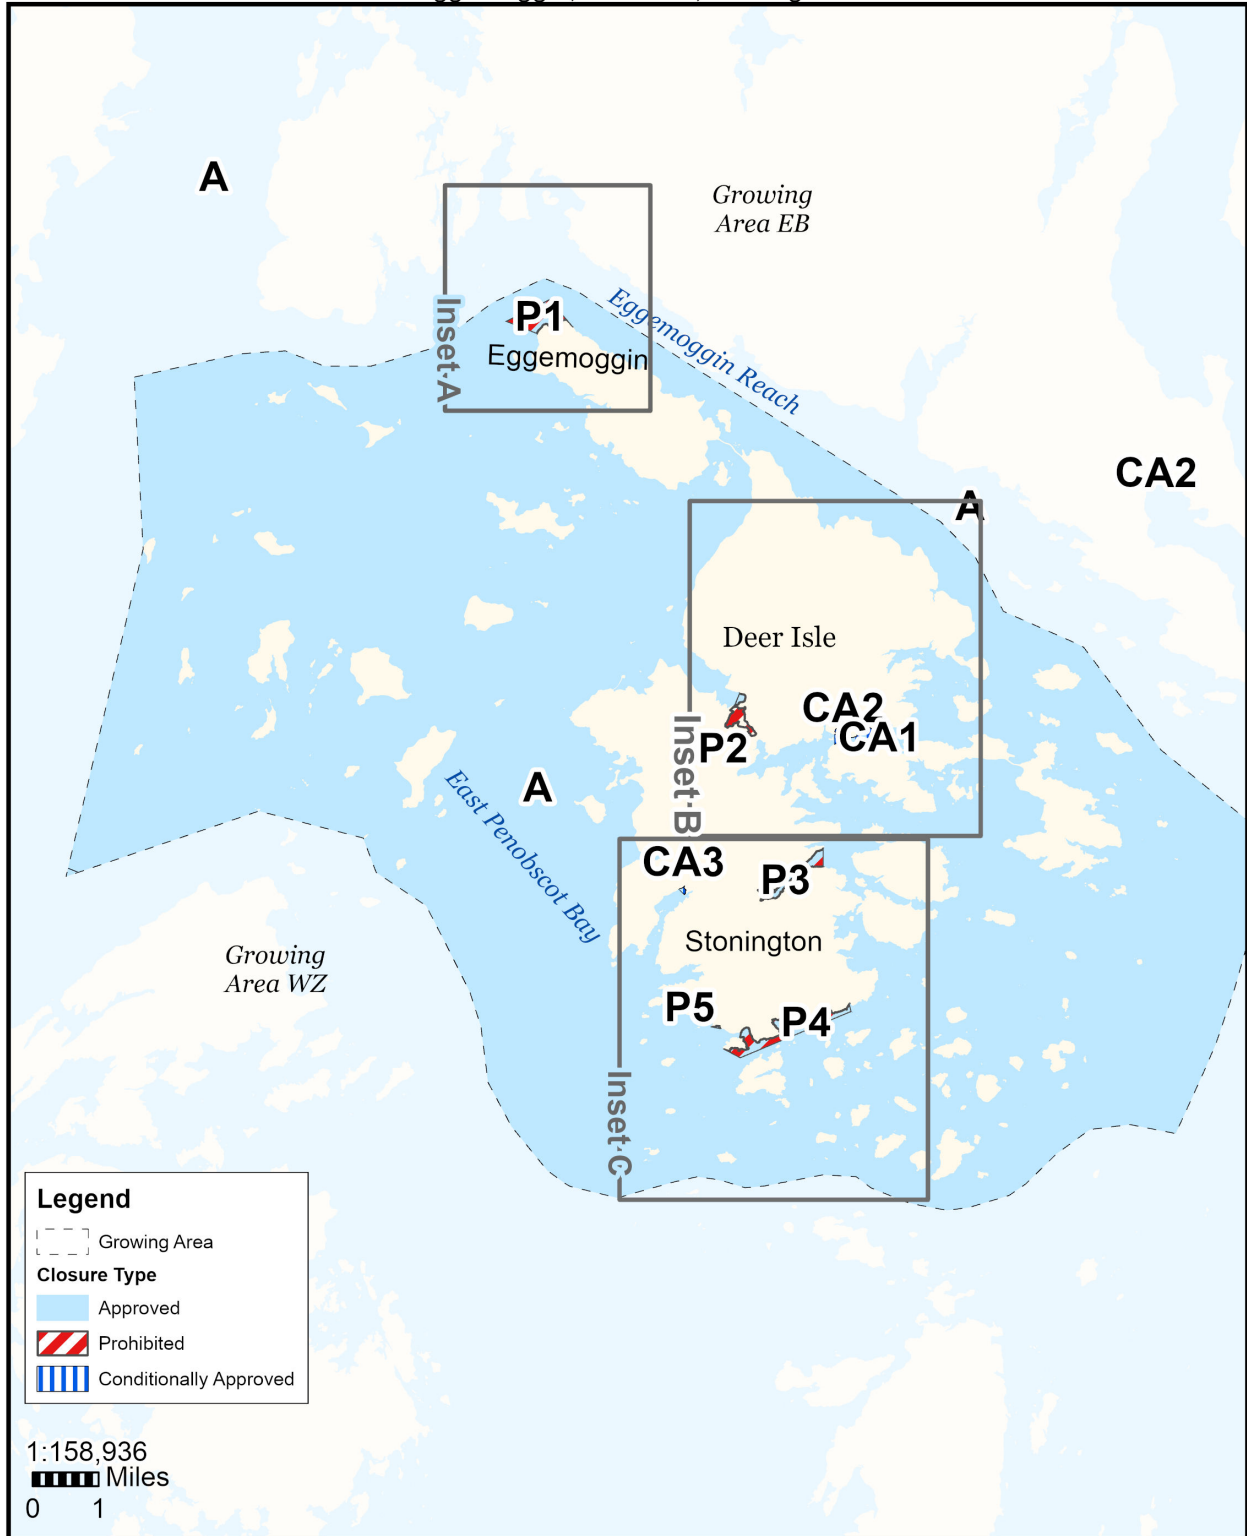

Maine Department of Marine Resources

Growing Area EC, Insets A - C

September 5, 2023

Eggemoggin, Deer Isle, Stonington

This map is provided as a courtesy. Read the provided legal notice for closure details. Closures are not shown outside of the designated growing area. Maritime navigational aids are for reference only and are not suitable for maritime navigation.

Maine Department of Marine Resources

Growing Area EC, Inset A

Eggmoggin

September 5, 2023

Legend

-  Red Painted Post
-  Aids To Navigation

 Growing Area

Closure Type

Maine Department of Marine Resources

Growing Area EC, Inset B

Deer Isle

September 5, 2023

This map is provided as a courtesy. Read the provided legal notice for closure details. Closures are not shown outside of the designated growing area. Maritime navigational aids are for reference only and are not suitable for maritime navigation.

Maine Department of Marine Resources

Growing Area EC, Inset C

Deer Isle, Stonington

September 5, 2023

This map is provided as a courtesy. Read the provided legal notice for closure details. Closures are not shown outside of the designated growing area. Maritime navigational aids are for reference only and are not suitable for maritime navigation.