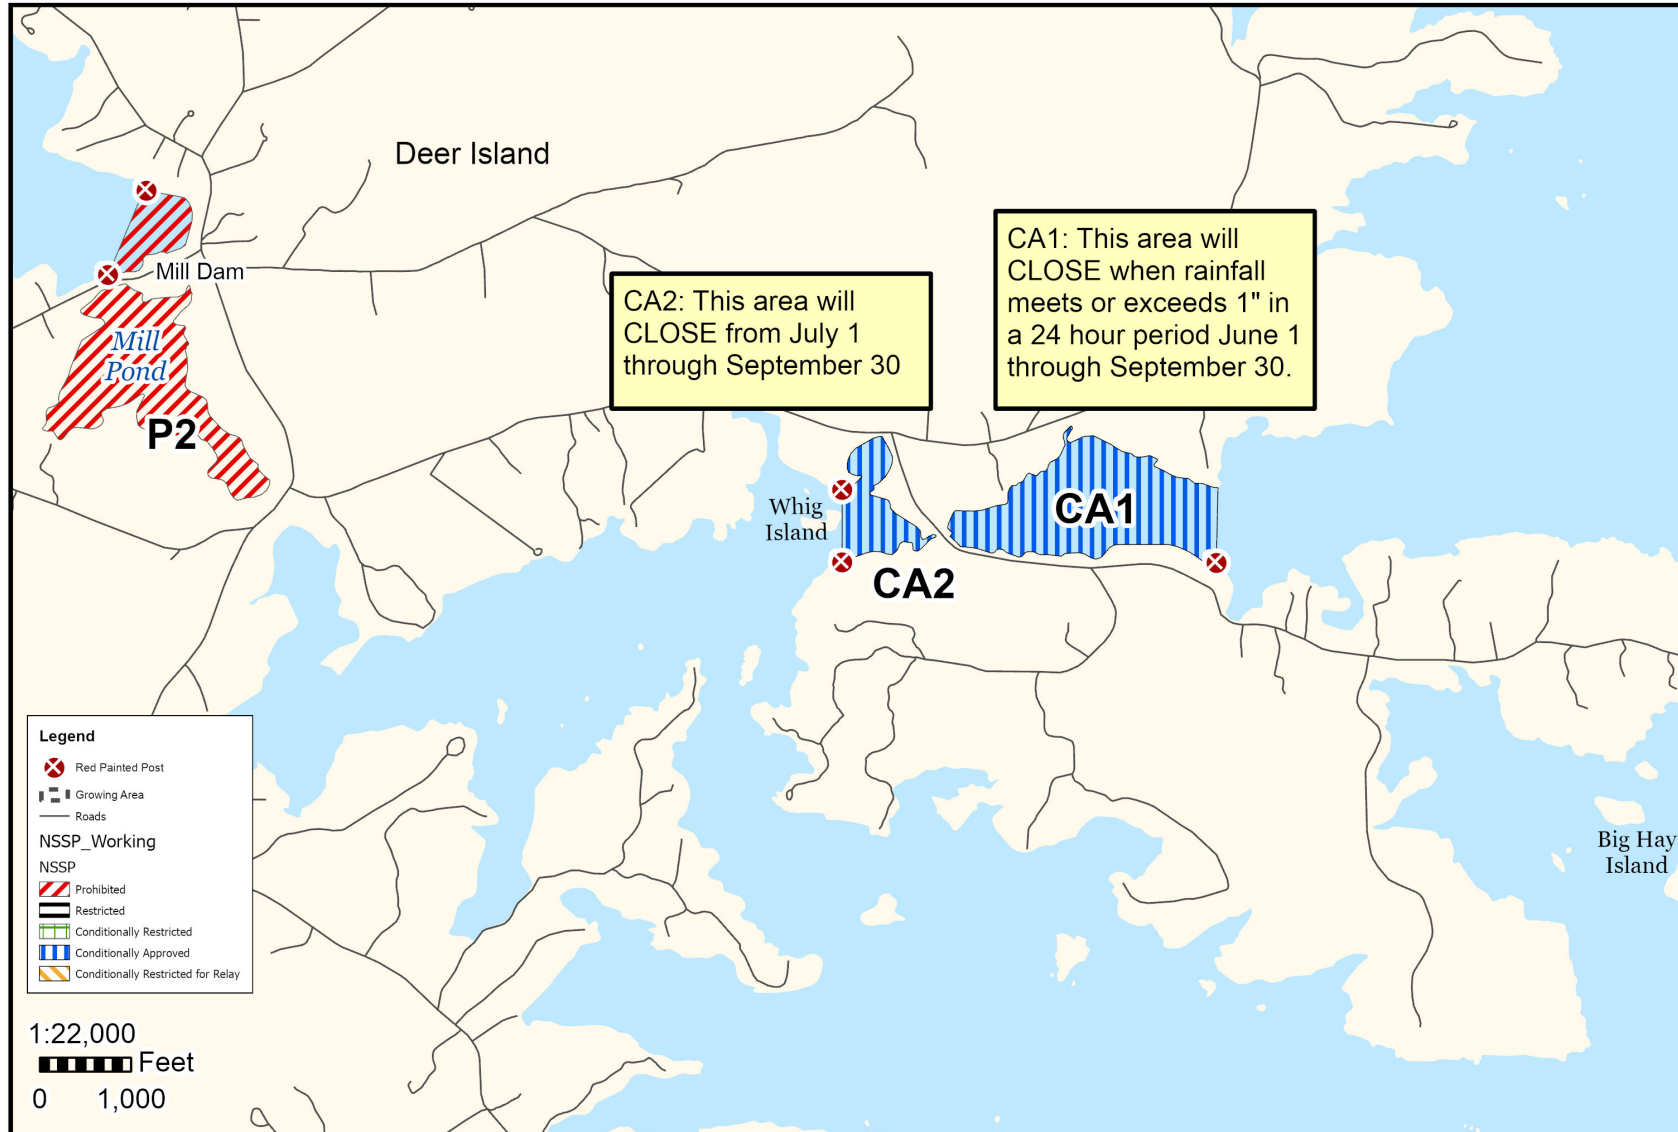

Maine Department of Marine Resources

Growing Area EC, Inset A

Eggmoggin

September 5, 2023

Legend

-  Red Painted Post
-  Aids To Navigation

 Growing Area

Closure Type

 Prohibited

1 inch = 1,500 feet

 Feet

0 1,000

This map is provided as a courtesy. Read the provided legal notice for closure details. Closures are not shown outside of the designated growing area. Maritime navigational aids are for reference only and are not suitable for maritime navigation.

Maine Department of Marine Resources

Growing Area EC, Inset B

Deer Isle

September 5, 2023

This map is provided as a courtesy. Read the provided legal notice for closure details. Closures are not shown outside of the designated growing area. Maritime navigational aids are for reference only and are not suitable for maritime navigation.

Maine Department of Marine Resources

Growing Area EC, Inset C

Deer Isle, Stonington

September 5, 2023

This map is provided as a courtesy. Read the provided legal notice for closure details. Closures are not shown outside of the designated growing area. Maritime navigational aids are for reference only and are not suitable for maritime navigation.