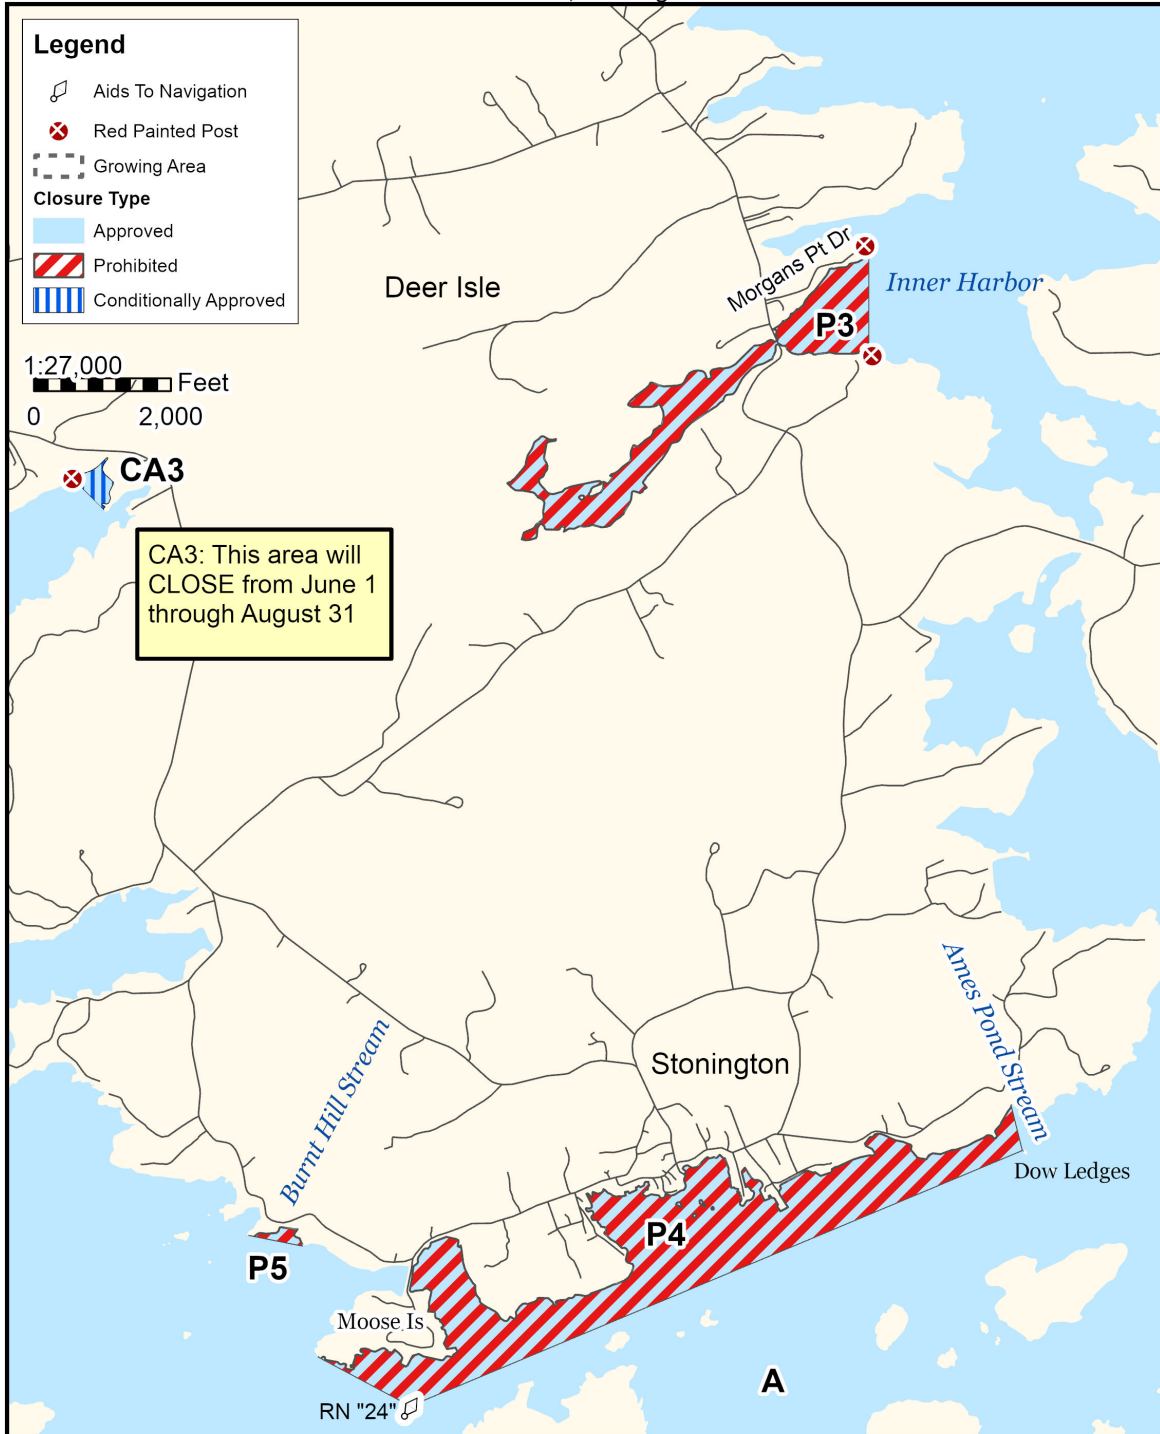

Maine Department of Marine Resources

Growing Area EC, Insets A - C

September 5, 2023

Eggemoggin, Deer Isle, Stonington

This map is provided as a courtesy. Read the provided legal notice for closure details. Closures are not shown outside of the designated growing area. Maritime navigational aids are for reference only and are not suitable for maritime navigation.

 Prohibited

1 inch = 1,500 feet

 Feet

0 1,000

This map is provided as a courtesy. Read the provided legal notice for closure details. Closures are not shown outside of the designated growing area. Maritime navigational aids are for reference only and are not suitable for maritime navigation.

Maine Department of Marine Resources

Growing Area EC, Inset B

Deer Isle

September 5, 2023

This map is provided as a courtesy. Read the provided legal notice for closure details. Closures are not shown outside of the designated growing area. Maritime navigational aids are for reference only and are not suitable for maritime navigation.

Maine Department of Marine Resources

Growing Area EC, Inset C

Deer Isle, Stonington

September 5, 2023

This map is provided as a courtesy. Read the provided legal notice for closure details. Closures are not shown outside of the designated growing area. Maritime navigational aids are for reference only and are not suitable for maritime navigation.