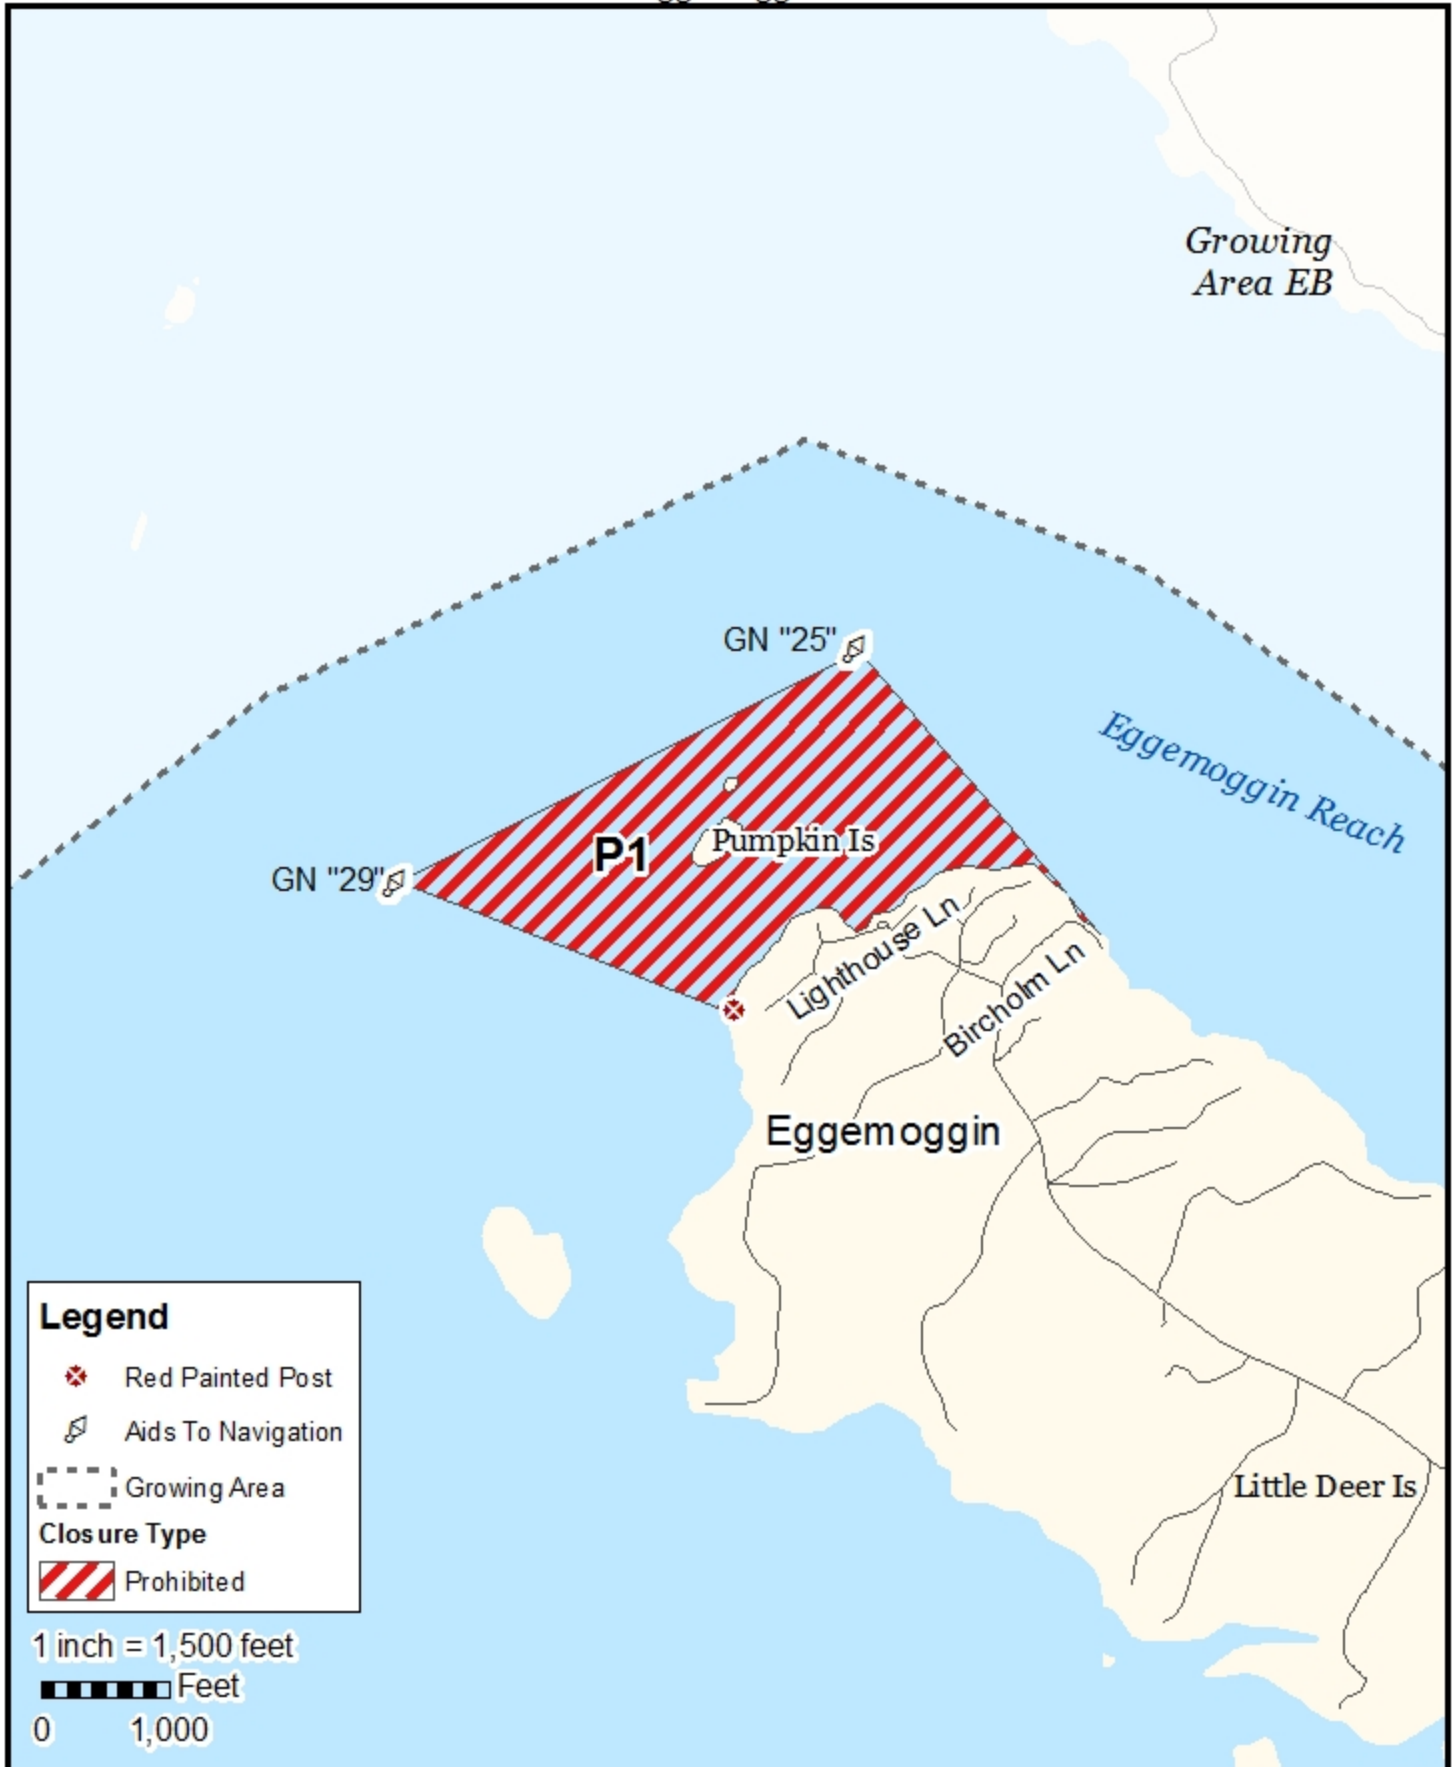

Maine Department of Marine Resources

Growing Area EC, Insets A - C

September 5, 2023

Eggemoggin, Deer Isle, Stonington

This map is provided as a courtesy. Read the provided legal notice for closure details. Closures are not shown outside of the designated growing area. Maritime navigational aids are for reference only and are not suitable for maritime navigation.

Maine Department of Marine Resources

Growing Area EC, Inset A

Eggmoggin

September 5, 2023

Legend

-  Red Painted Post
-  Aids To Navigation

 Growing Area

Closure Type

 Prohibited

1 inch = 1,500 feet

 Feet

0 1,000

This map is provided as a courtesy. Read the provided legal notice for closure details. Closures are not shown outside of the designated growing area. Maritime navigational aids are for reference only and are not suitable for maritime navigation.

Maine Department of Marine Resources

Growing Area EC, Inset B

Deer Isle

September 5, 2023

This map is provided as a courtesy. Read the provided legal notice for closure details. Closures are not shown outside of the designated growing area. Maritime navigational aids are for reference only and are not suitable for maritime navigation.