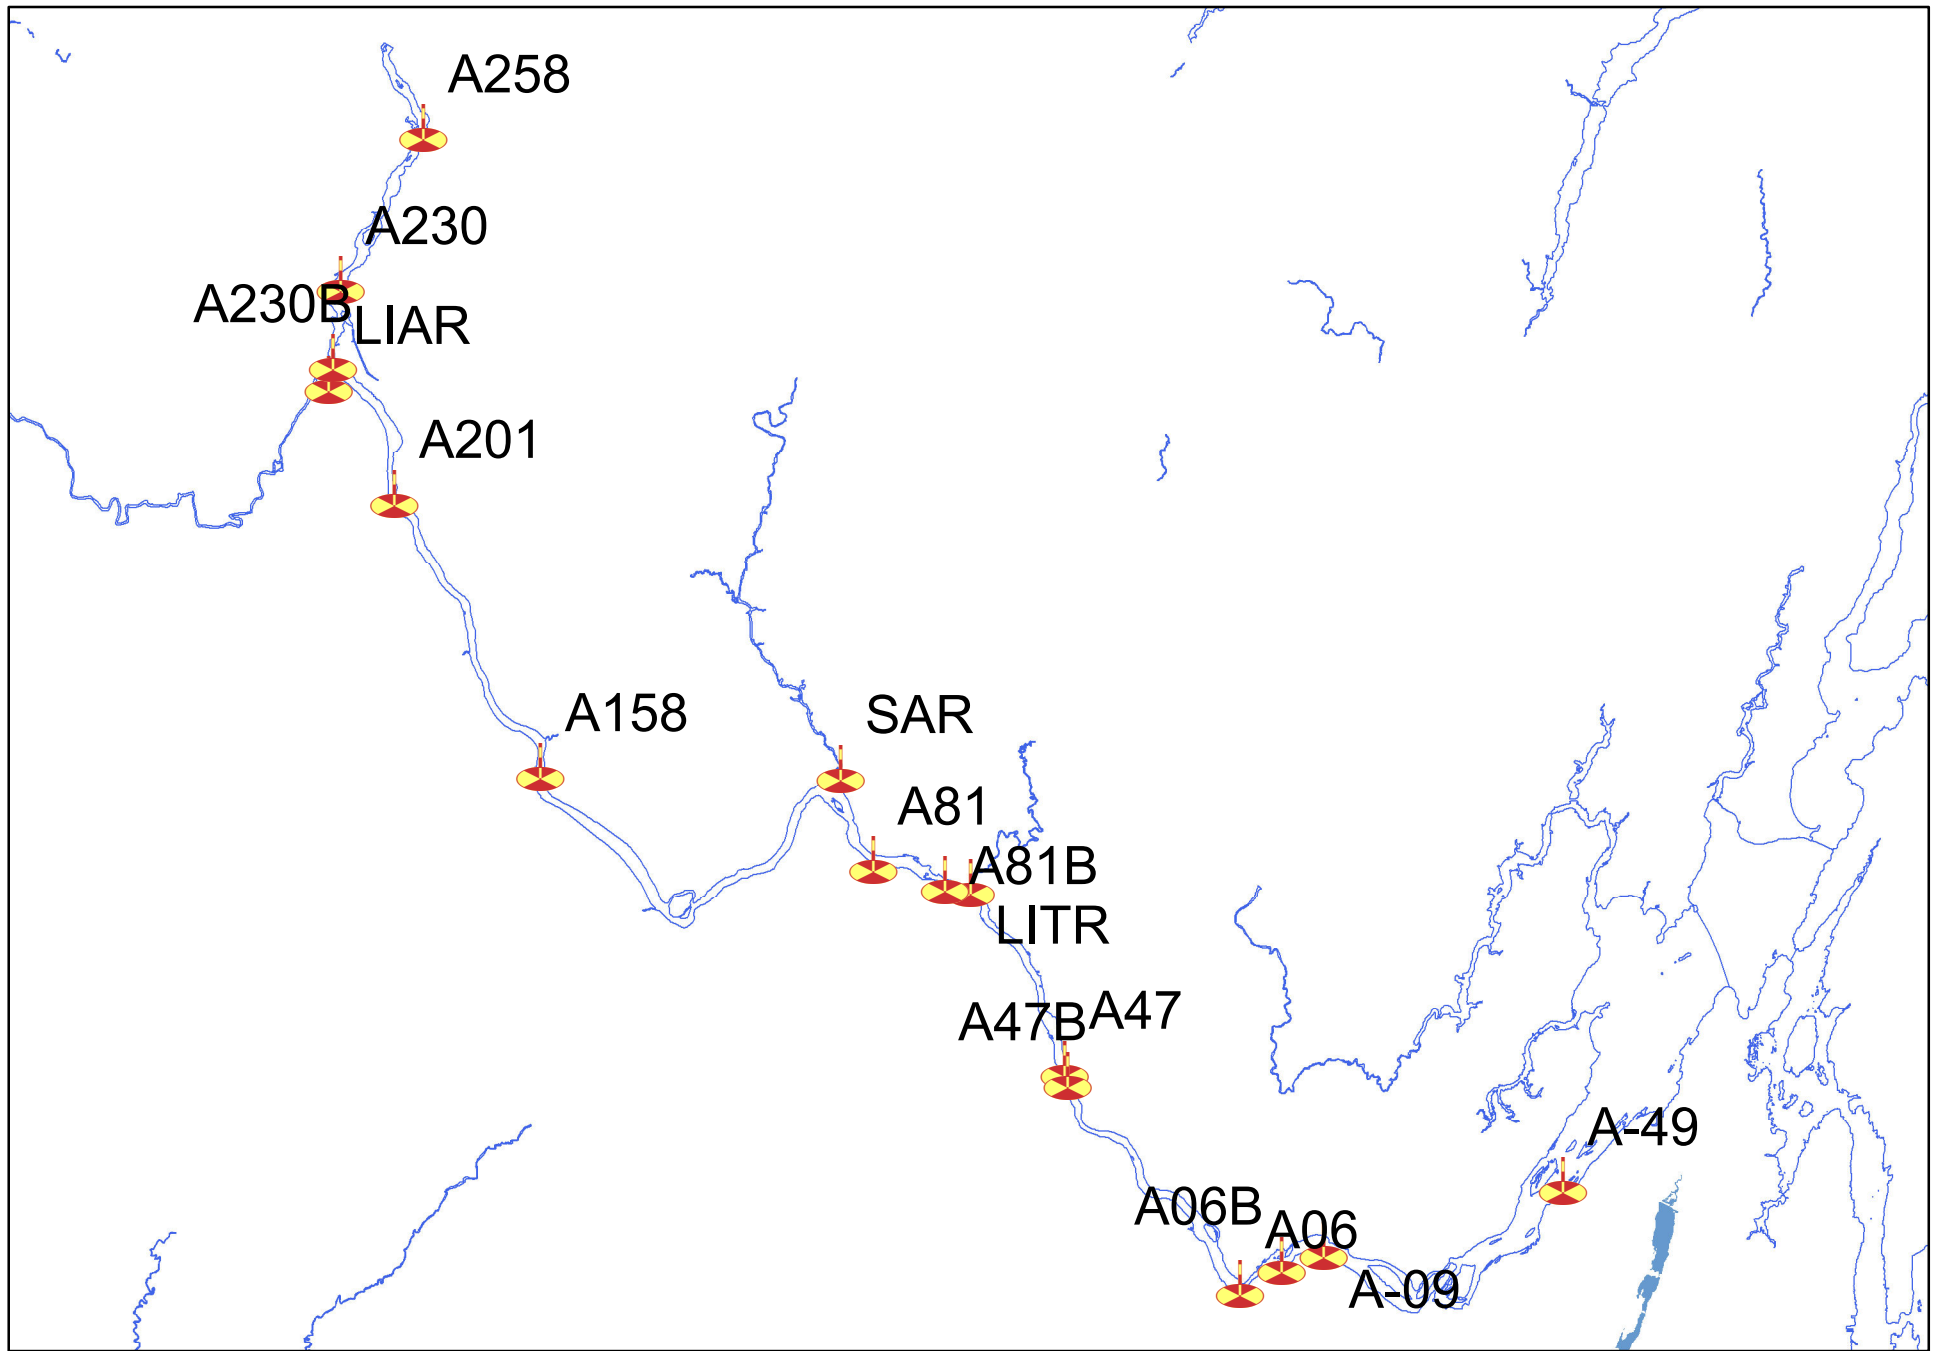

Lower Androskoggin River Sample Stations

Legend