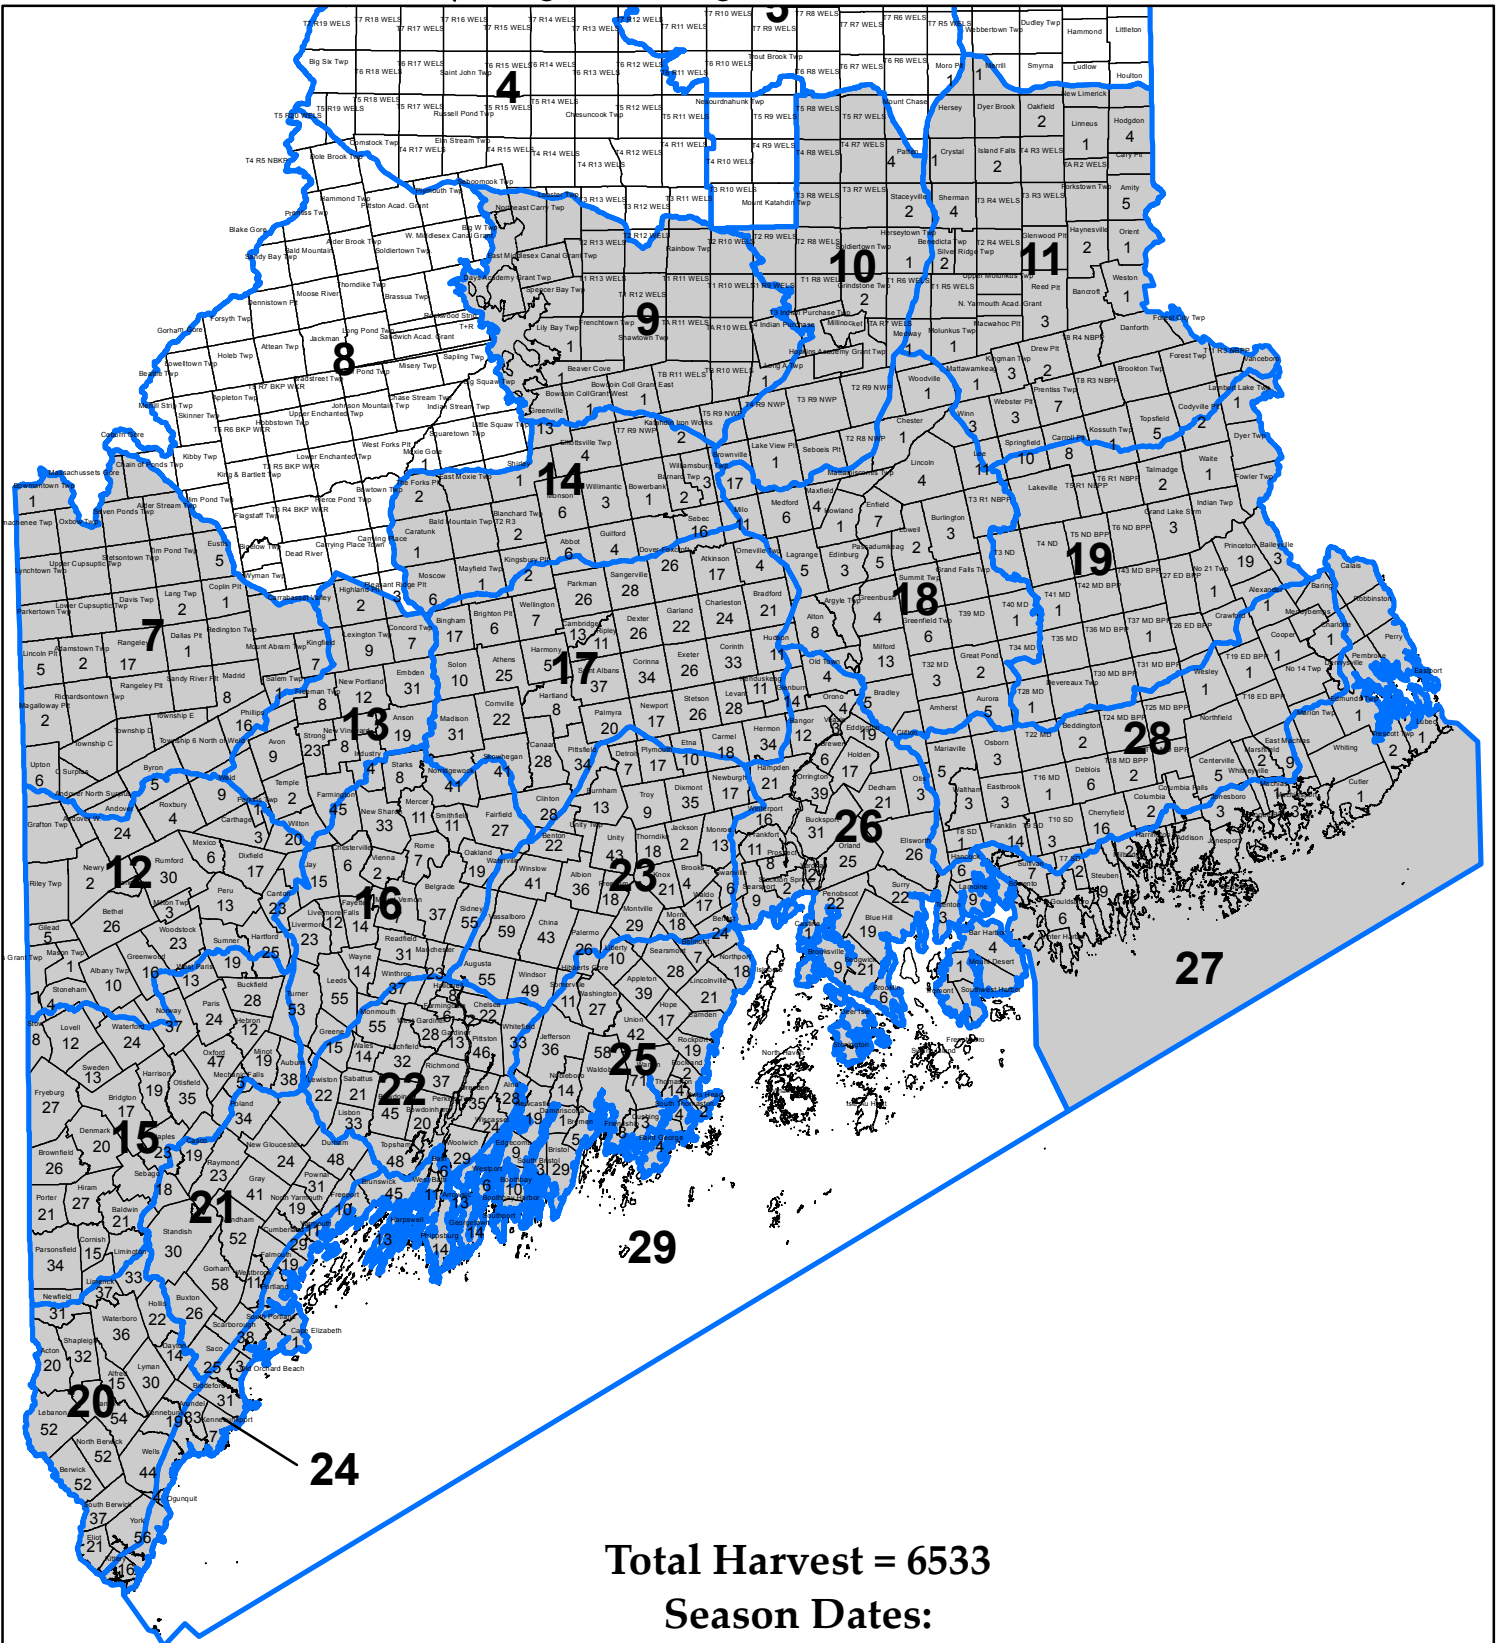

# Spring Turkey Harvest 2013

**Total Harvest = 6533**

**Season Dates:**

**April 29 - June 1, 2013**

**Youth Day (April 27, 2013)**

**MDIFW**

**9/25/2013**

**Legend**

- Wildlife Management Districts
- Spring Turkey Hunting Zone