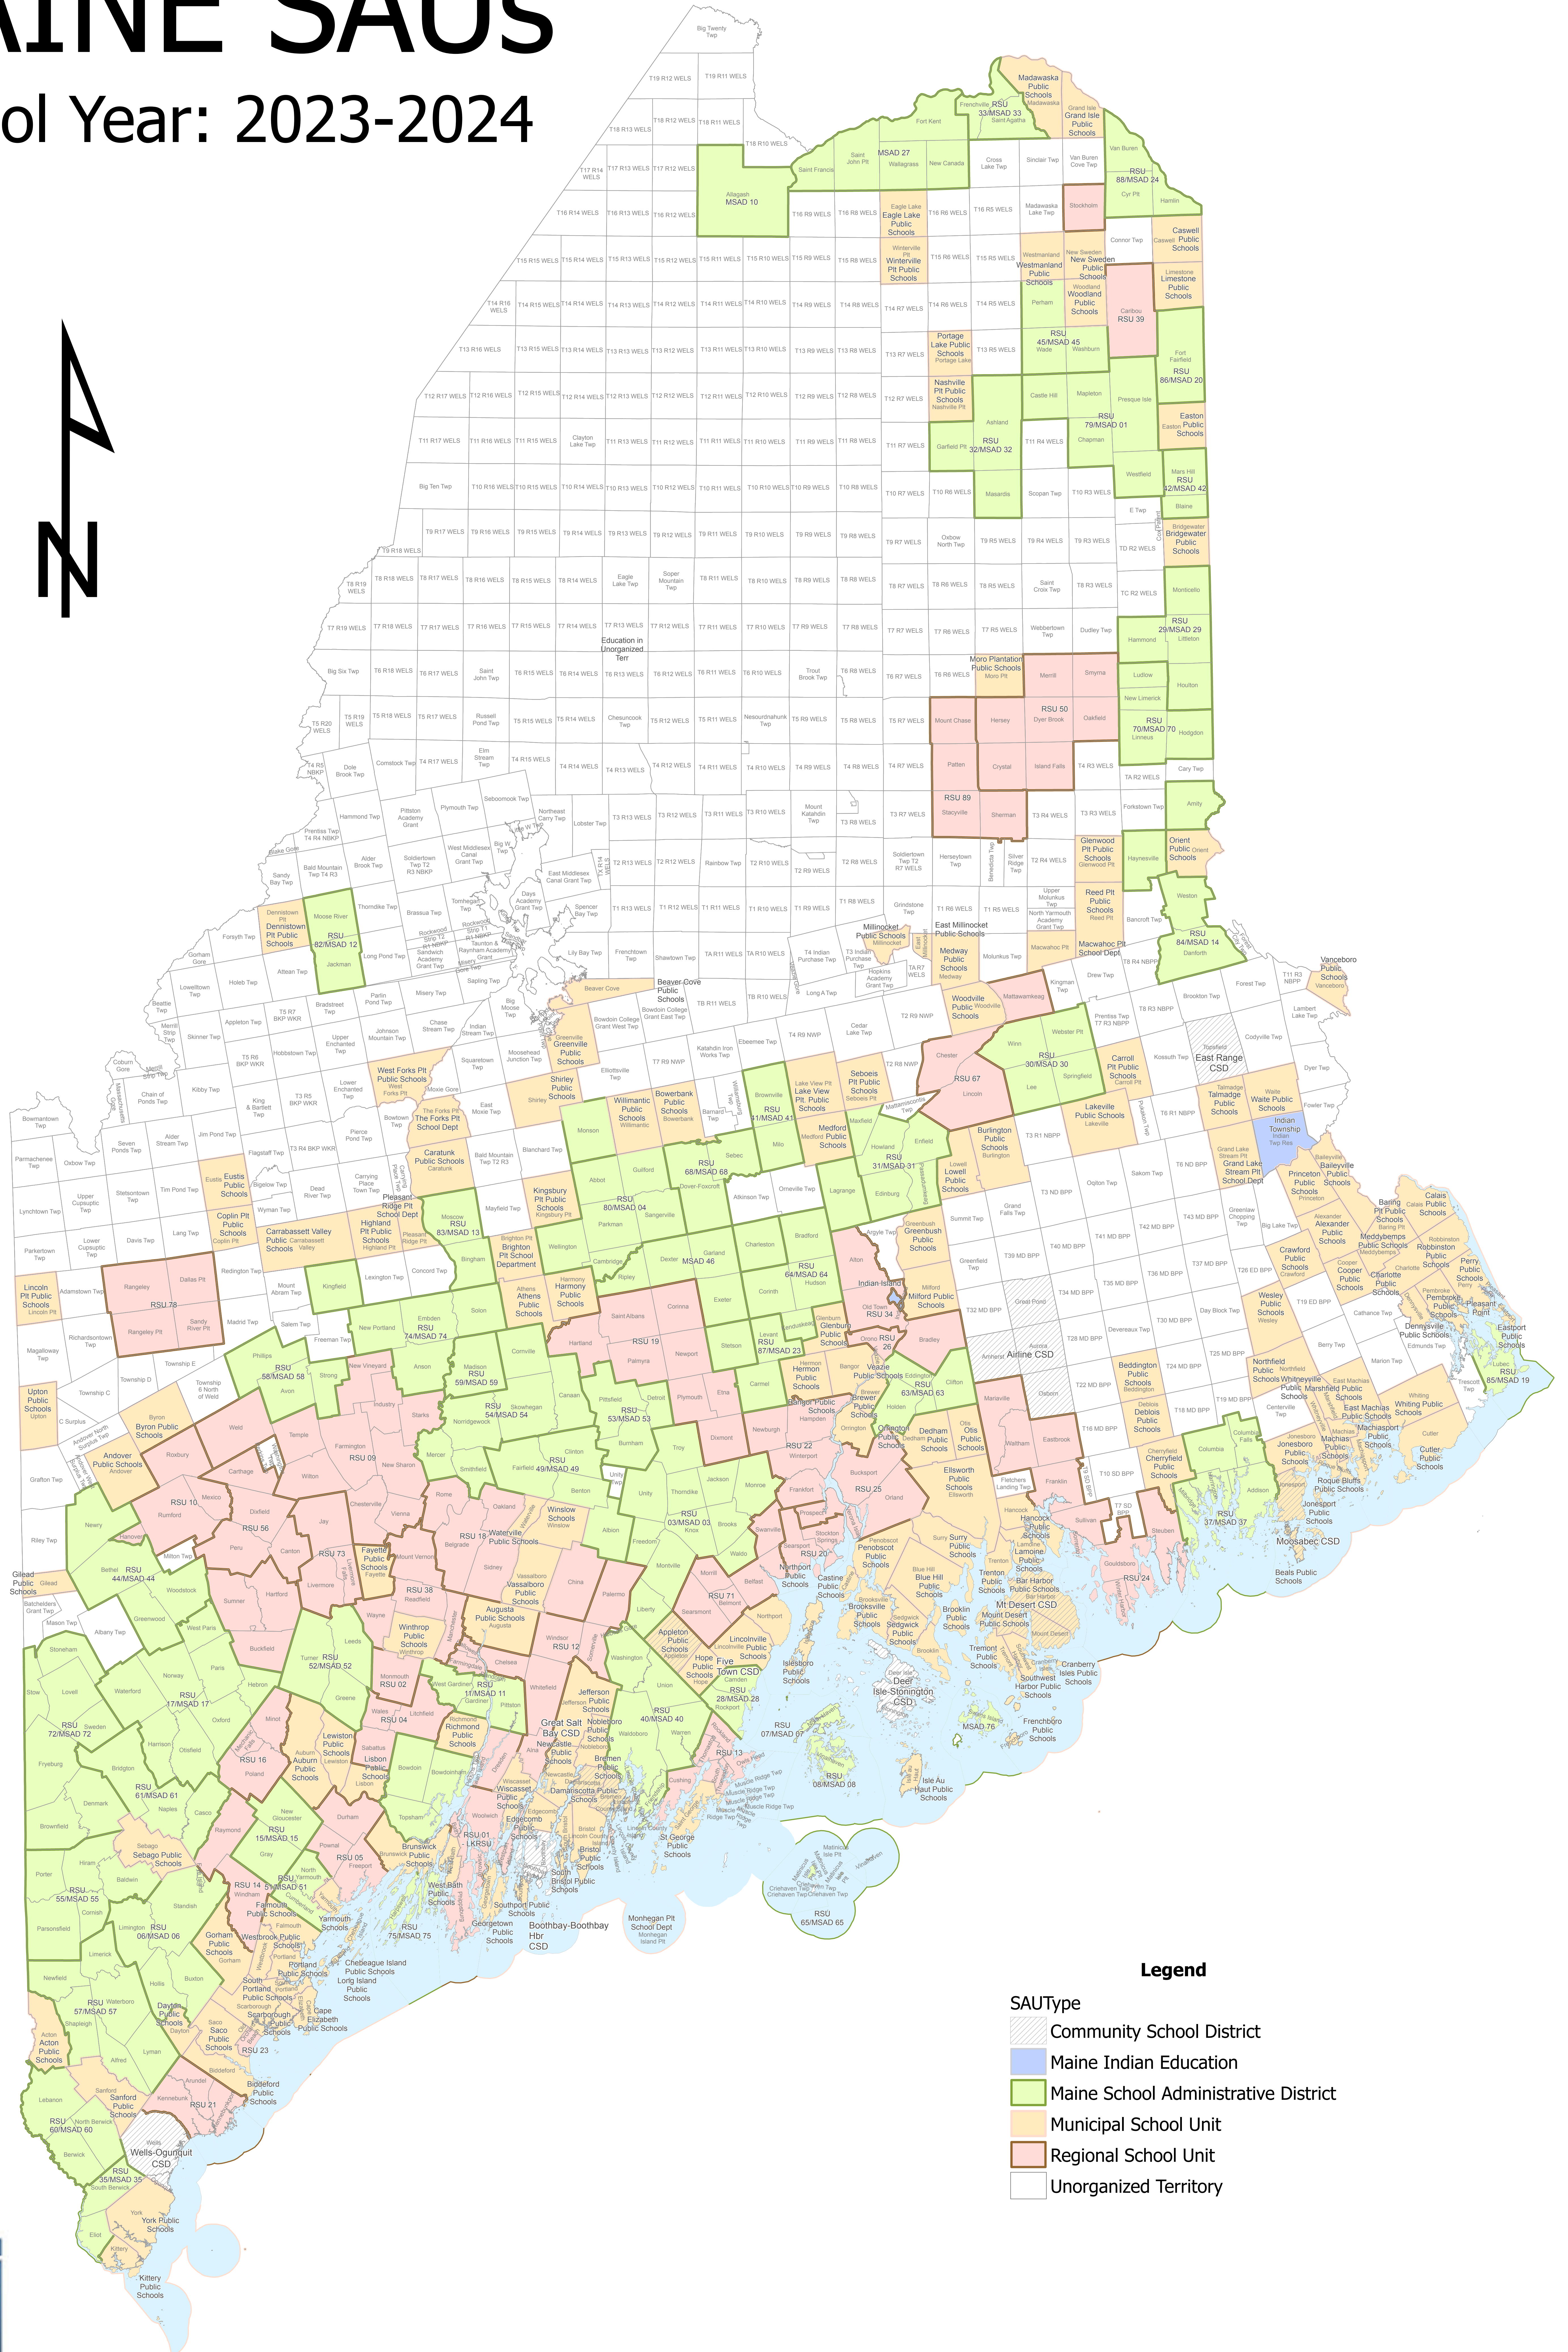

# MAINE SAUs

## School Year: 2023-2024

### Legend

- SAUType
- Community School District
- Maine Indian Education
- Maine School Administrative District
- Municipal School Unit
- Regional School Unit
- Unorganized Territory