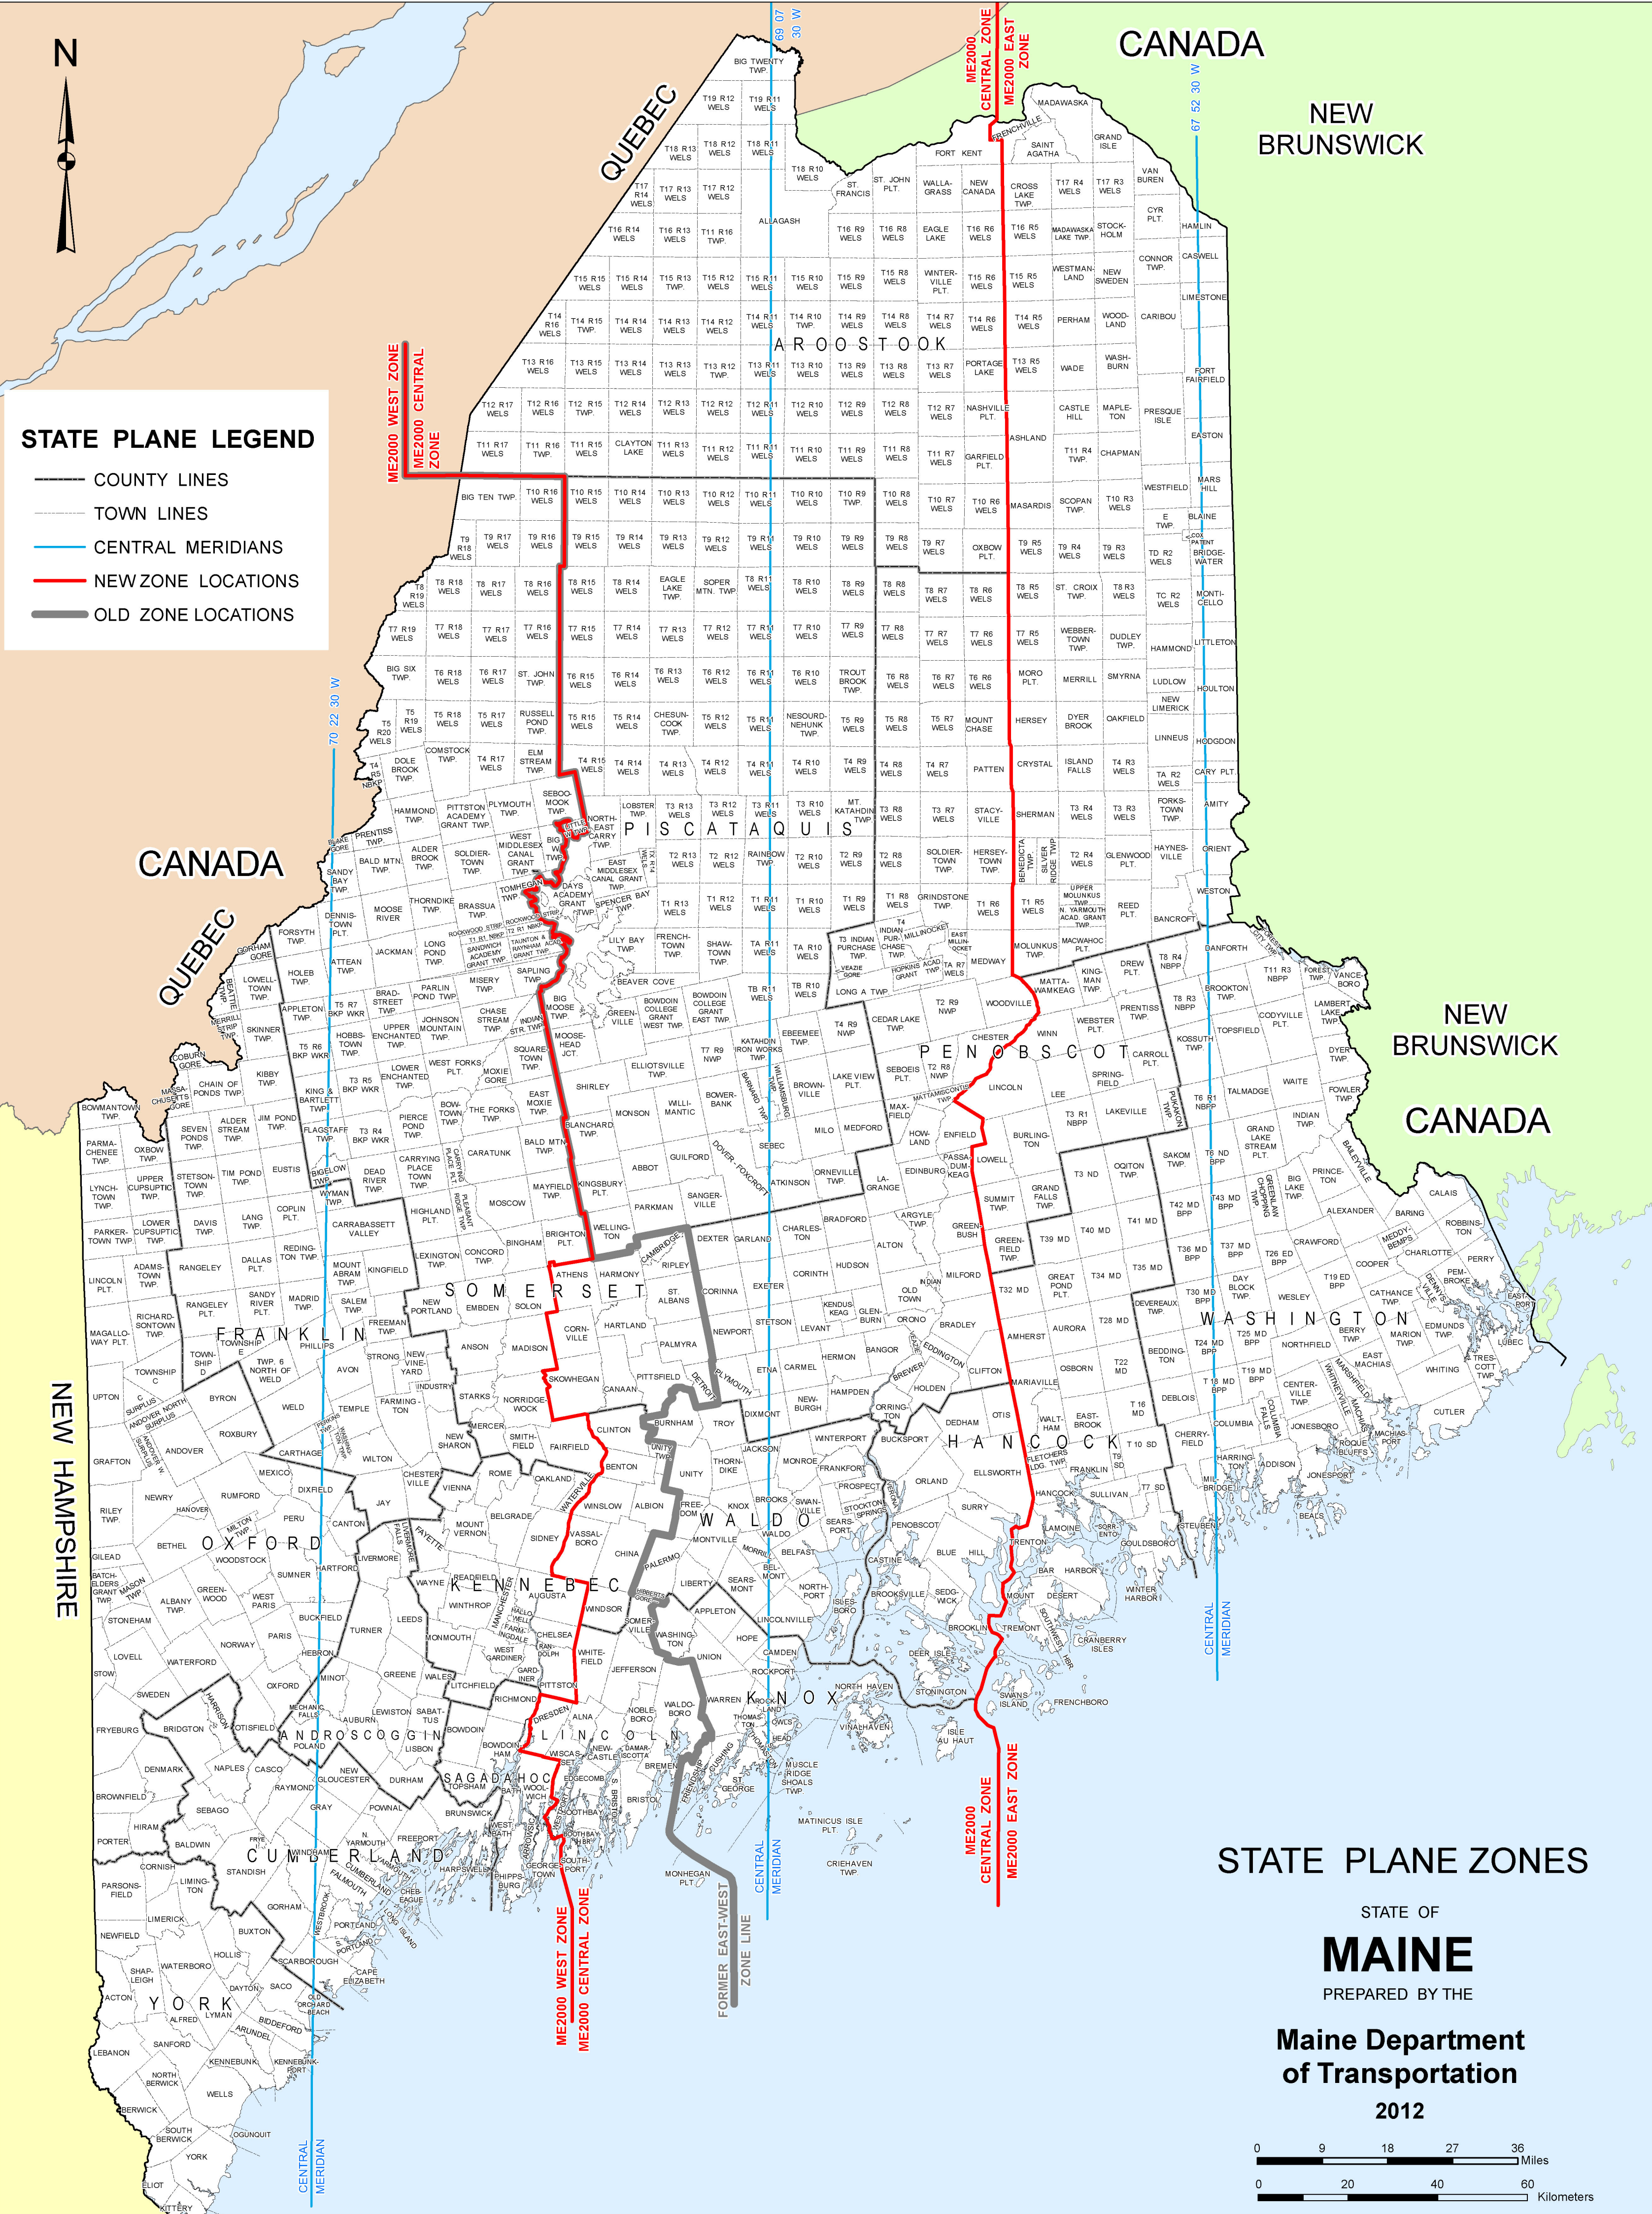

STATE PLANE LEGEND

- COUNTY LINES
- TOWN LINES
- CENTRAL MERIDIANS
- NEW ZONE LOCATIONS
- OLD ZONE LOCATIONS

STATE PLANE ZONES

STATE OF
MAINE
 PREPARED BY THE

**Maine Department
 of Transportation**
 2012