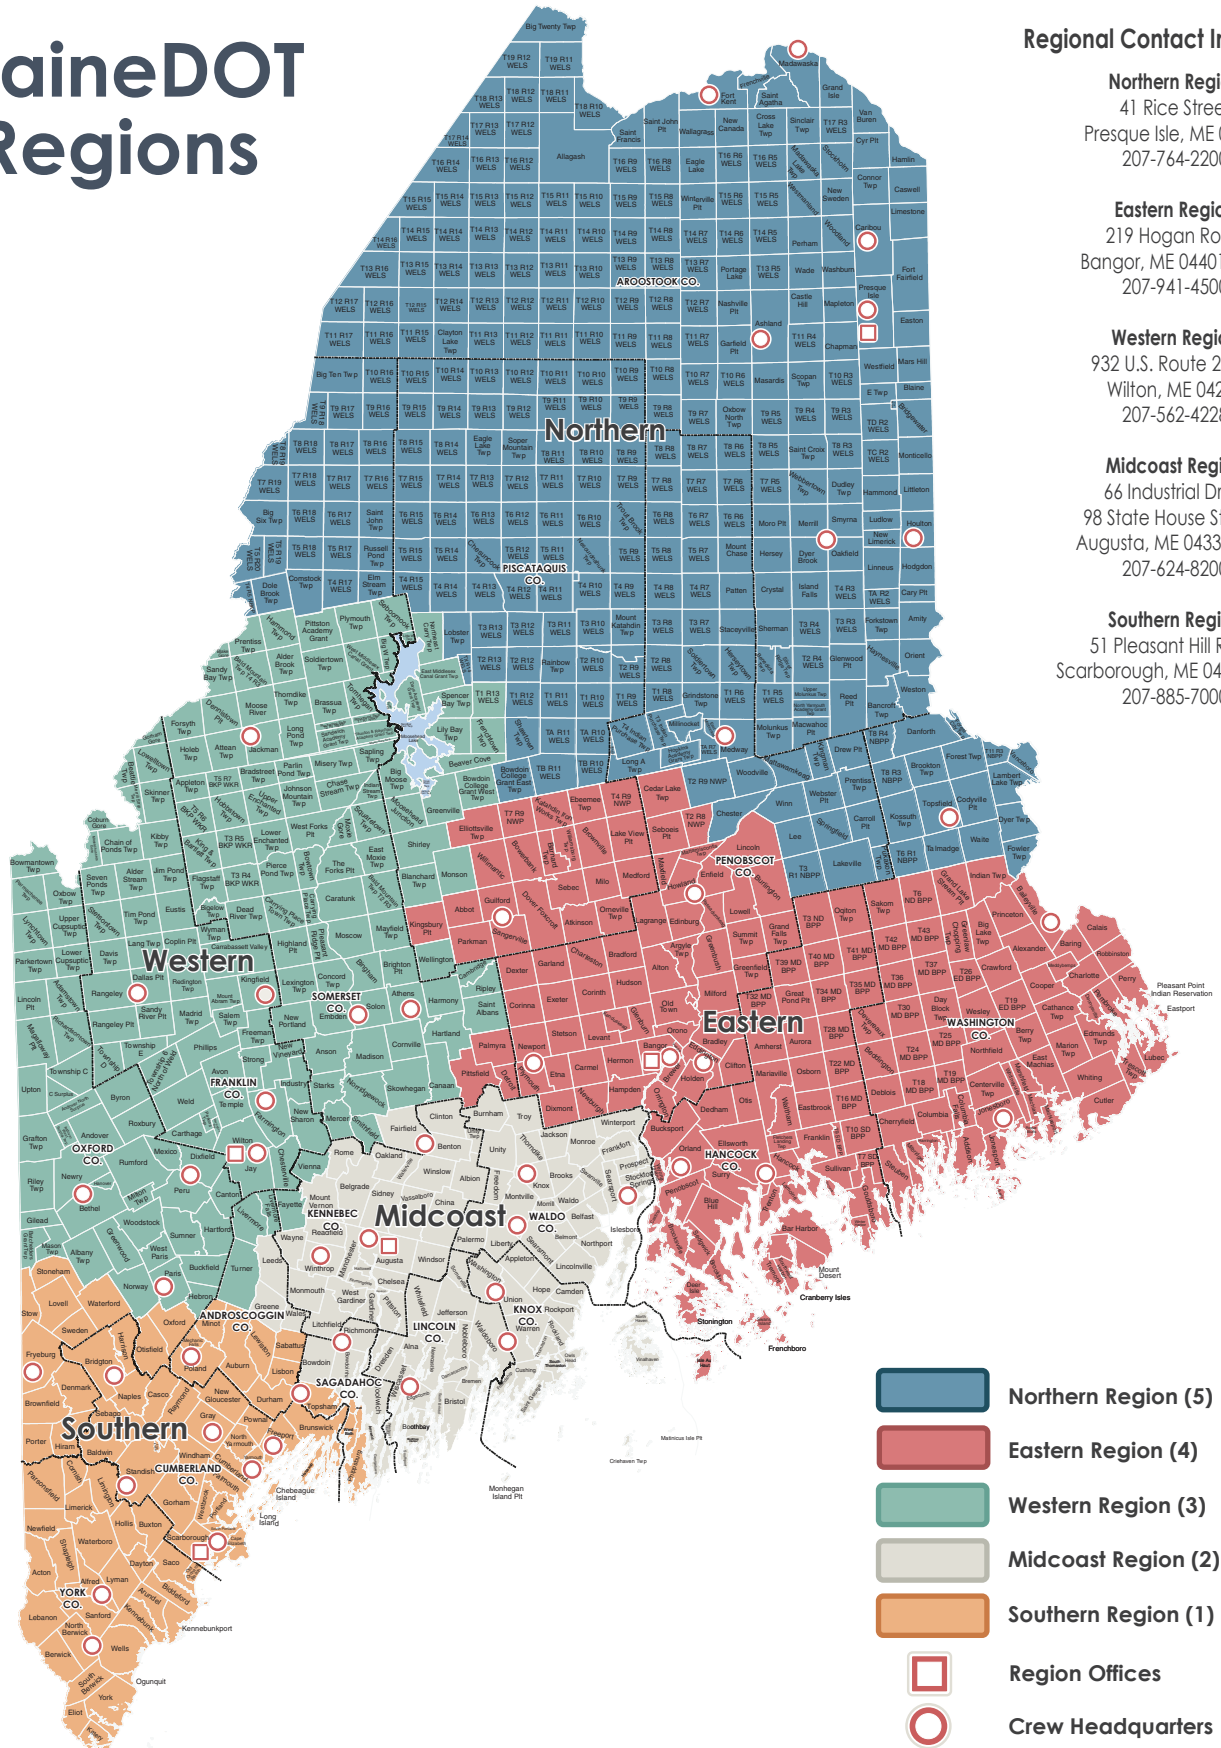

MaineDOT Regions

Regional Contact Information

Northern Region
 41 Rice Street
 Presque Isle, ME 04769
 207-764-2200

Eastern Region
 219 Hogan Road
 Bangor, ME 04401-5603
 207-941-4500

Western Region
 932 U.S. Route 2 East
 Wilton, ME 04294
 207-562-4228

Midcoast Region
 66 Industrial Drive
 98 State House Station
 Augusta, ME 04333-0098
 207-624-8200

Southern Region
 51 Pleasant Hill Road
 Scarborough, ME 04070-0358
 207-885-7000

- Northern Region (5)
- Eastern Region (4)
- Western Region (3)
- Midcoast Region (2)
- Southern Region (1)
- Region Offices
- Crew Headquarters